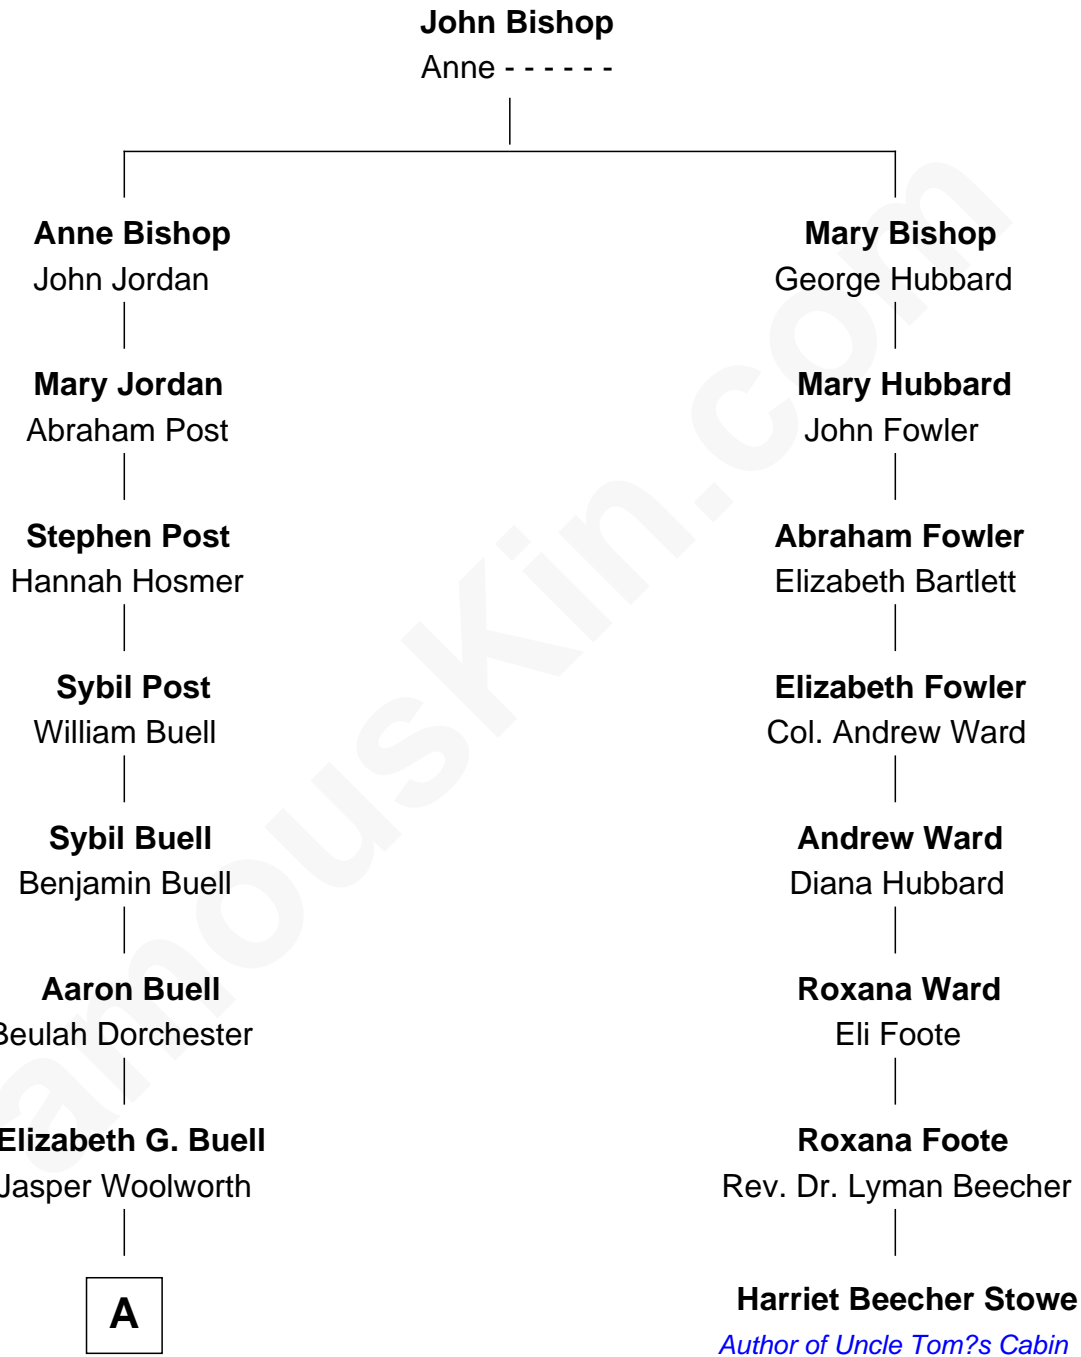

FamousKin.com

Relationship Chart of

Frank W. Woolworth

Founder of F.W. Woolworth Company

7th cousin 1 time removed of

Harriet Beecher Stowe

Author of *Uncle Tom's Cabin*

A

|
John Hubbell Woolworth

Fanny McBrier

|
Frank W. Woolworth

Founder, F.W. Woolworth Company

FamousKin.com