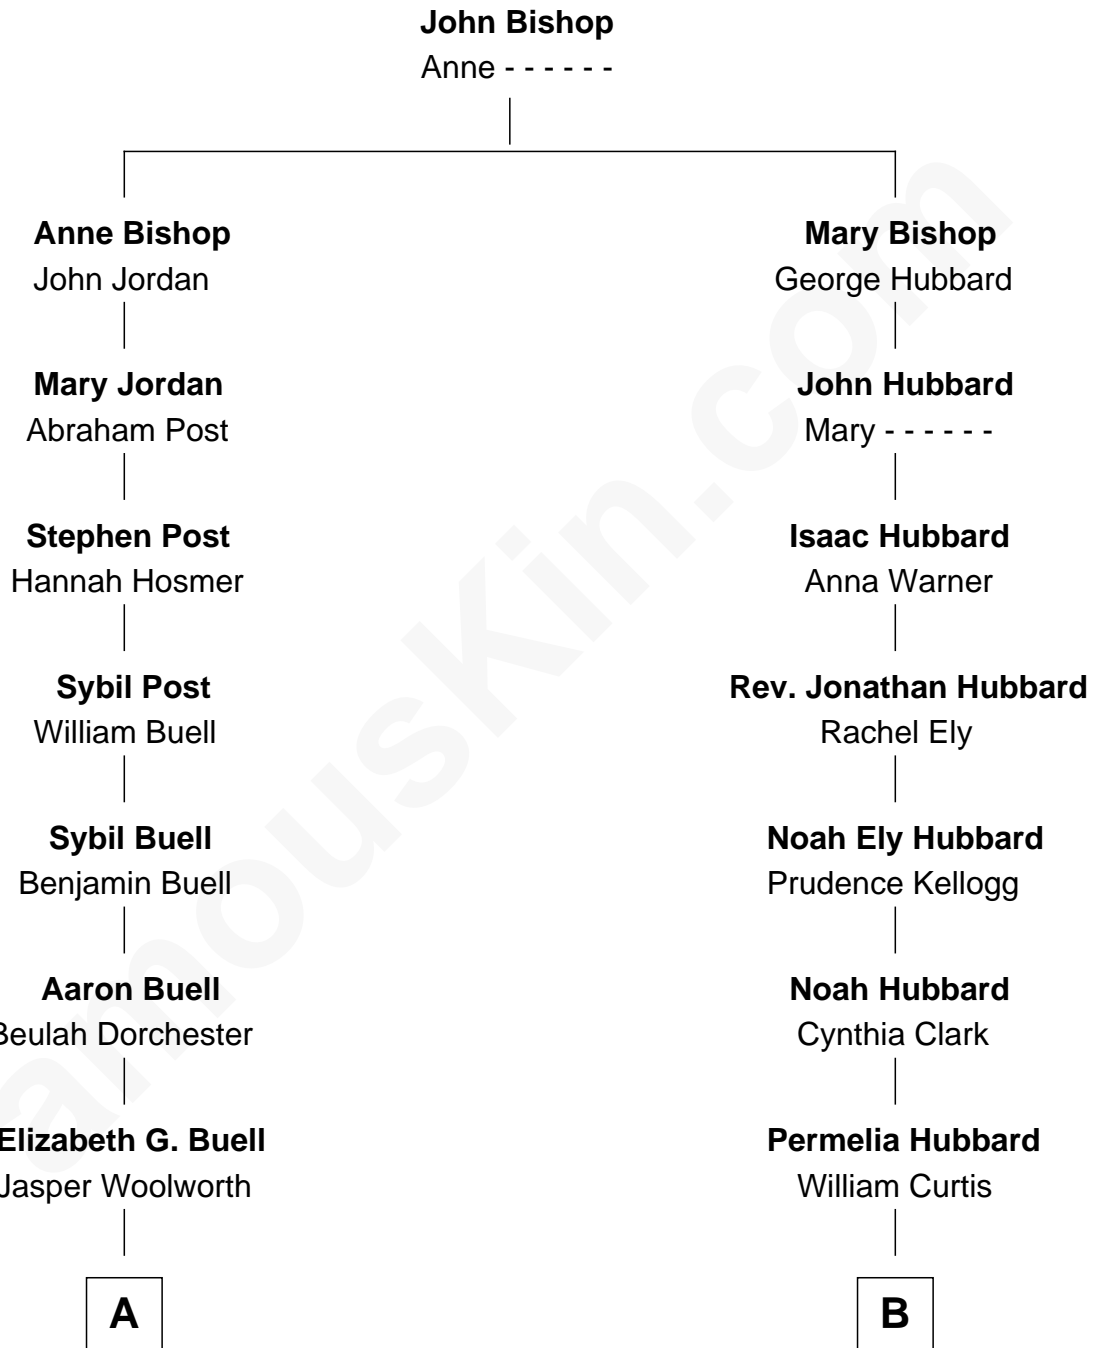

FamousKin.com

Relationship Chart of

Frank W. Woolworth

Founder of F.W. Woolworth Company

8th cousin of

Charles Curtis

31st U.S. Vice-President

FamousKin.com