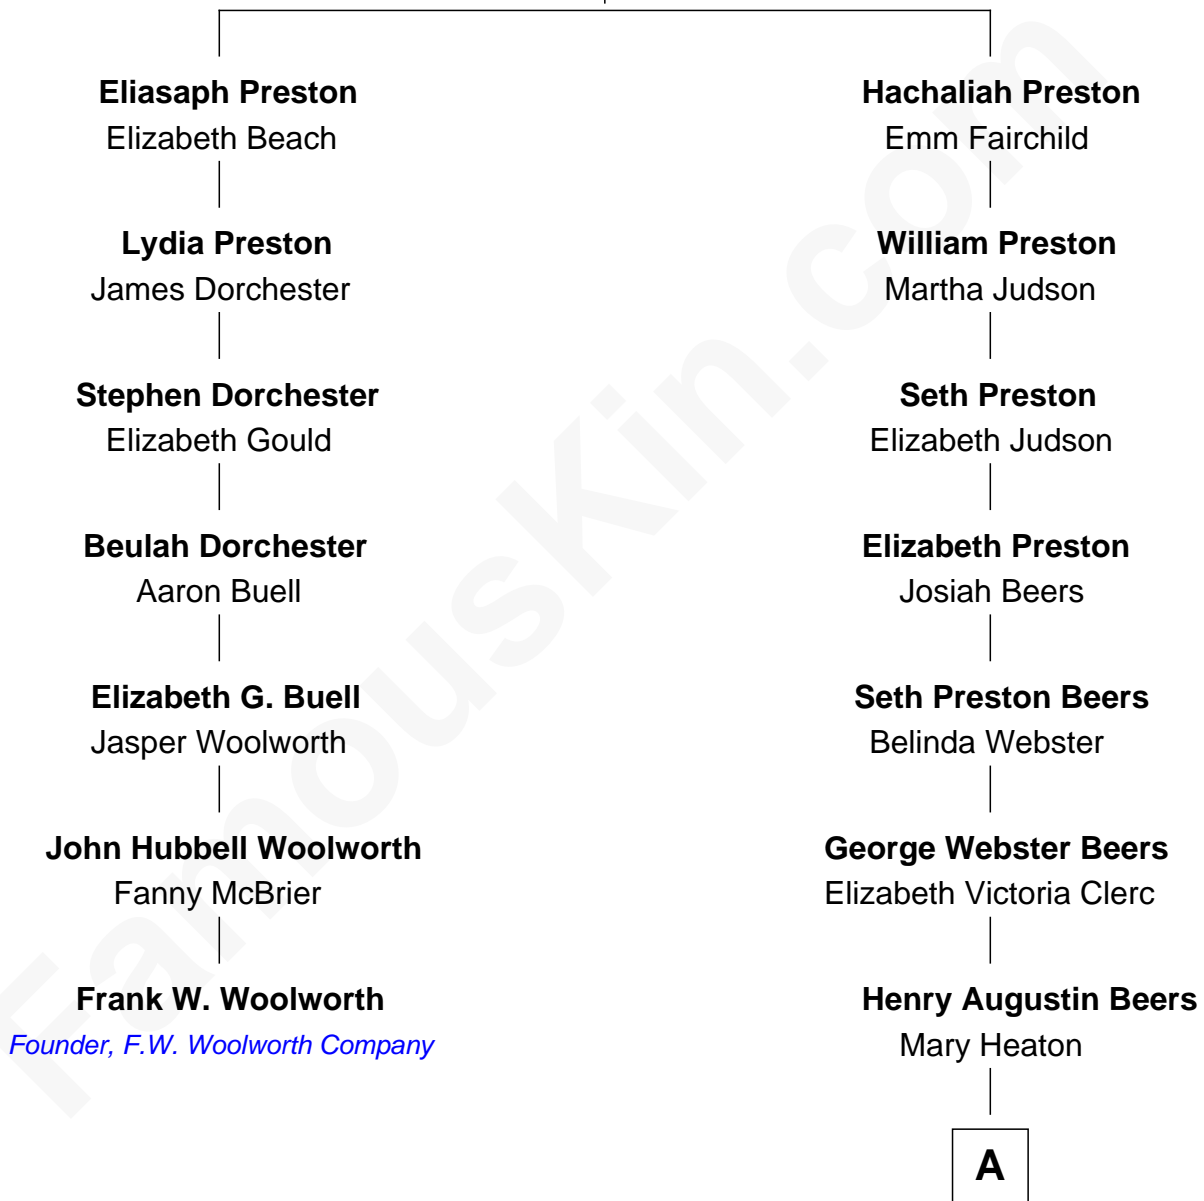

FamousKin.com

Relationship Chart of

Frank W. Woolworth

Founder of F.W. Woolworth Company

6th cousin 3 times removed of

James Spader

TV and Movie Actor

William Preston

Mary - - - - -

A

Mary Heaton Beers

Vanderbilt Reginald Spader

Stoddard Greenwood Spader

Jean Fraser

James Spader

TV and Movie Actor