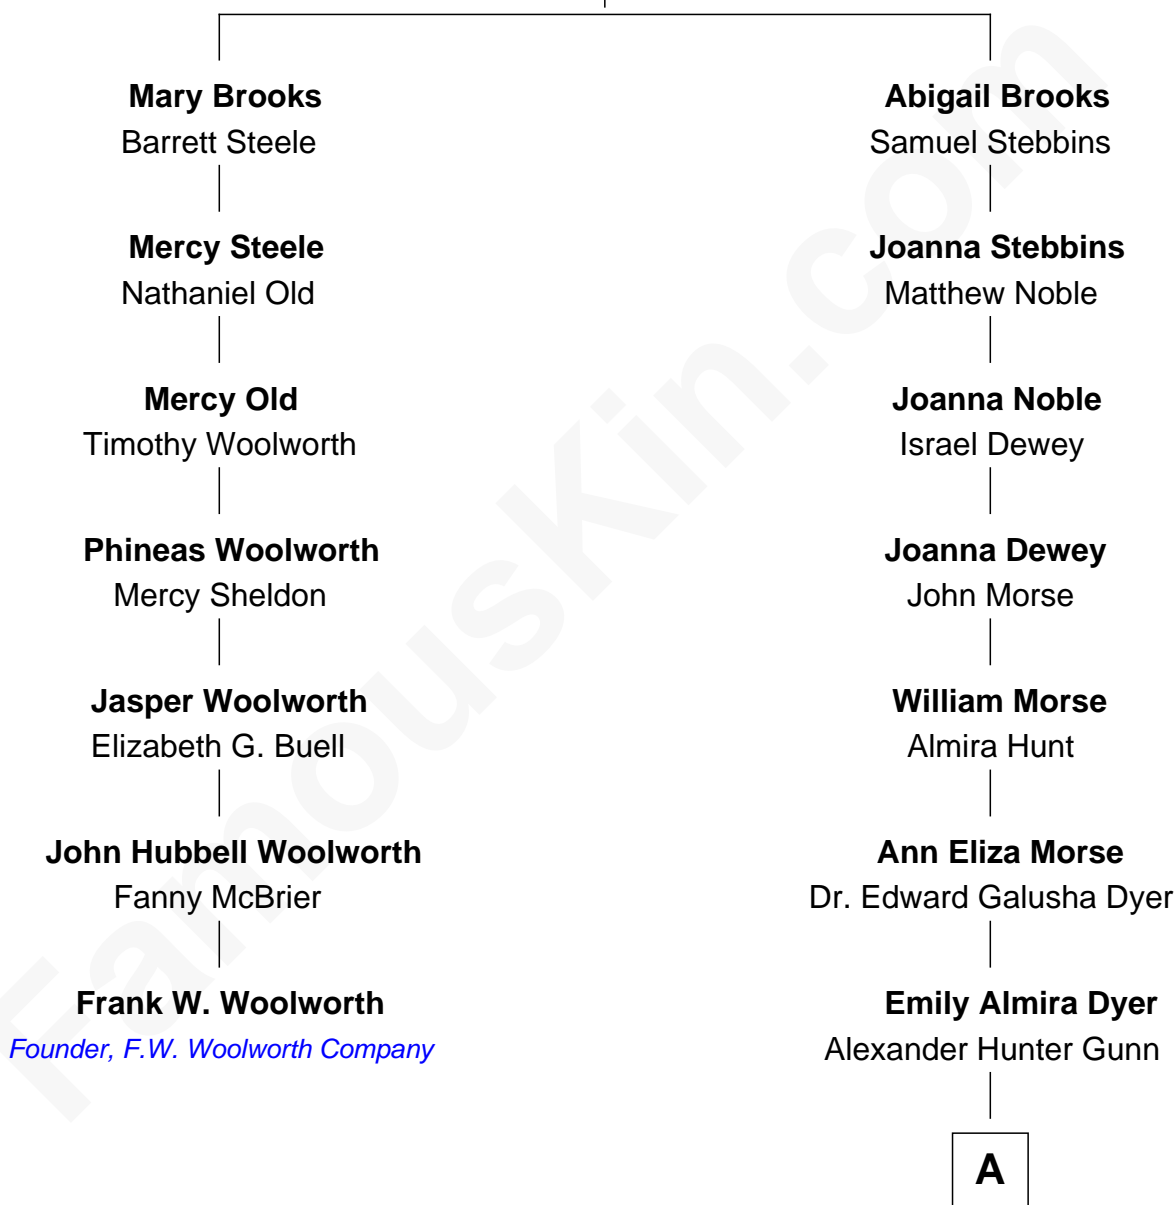

FamousKin.com

Relationship Chart of

Frank W. Woolworth

Founder of F.W. Woolworth Company

6th cousin 4 times removed of

Andrew Shue

TV Actor

William Brooks

Mary Burt

A

Alexander Hunter Gunn
Harriet Grace Brewster Willcox

Mary Brewster Gunn
Adoniram Judson Wells

Anne Brewster Wells
James William Shue

Andrew Shue
TV Actor