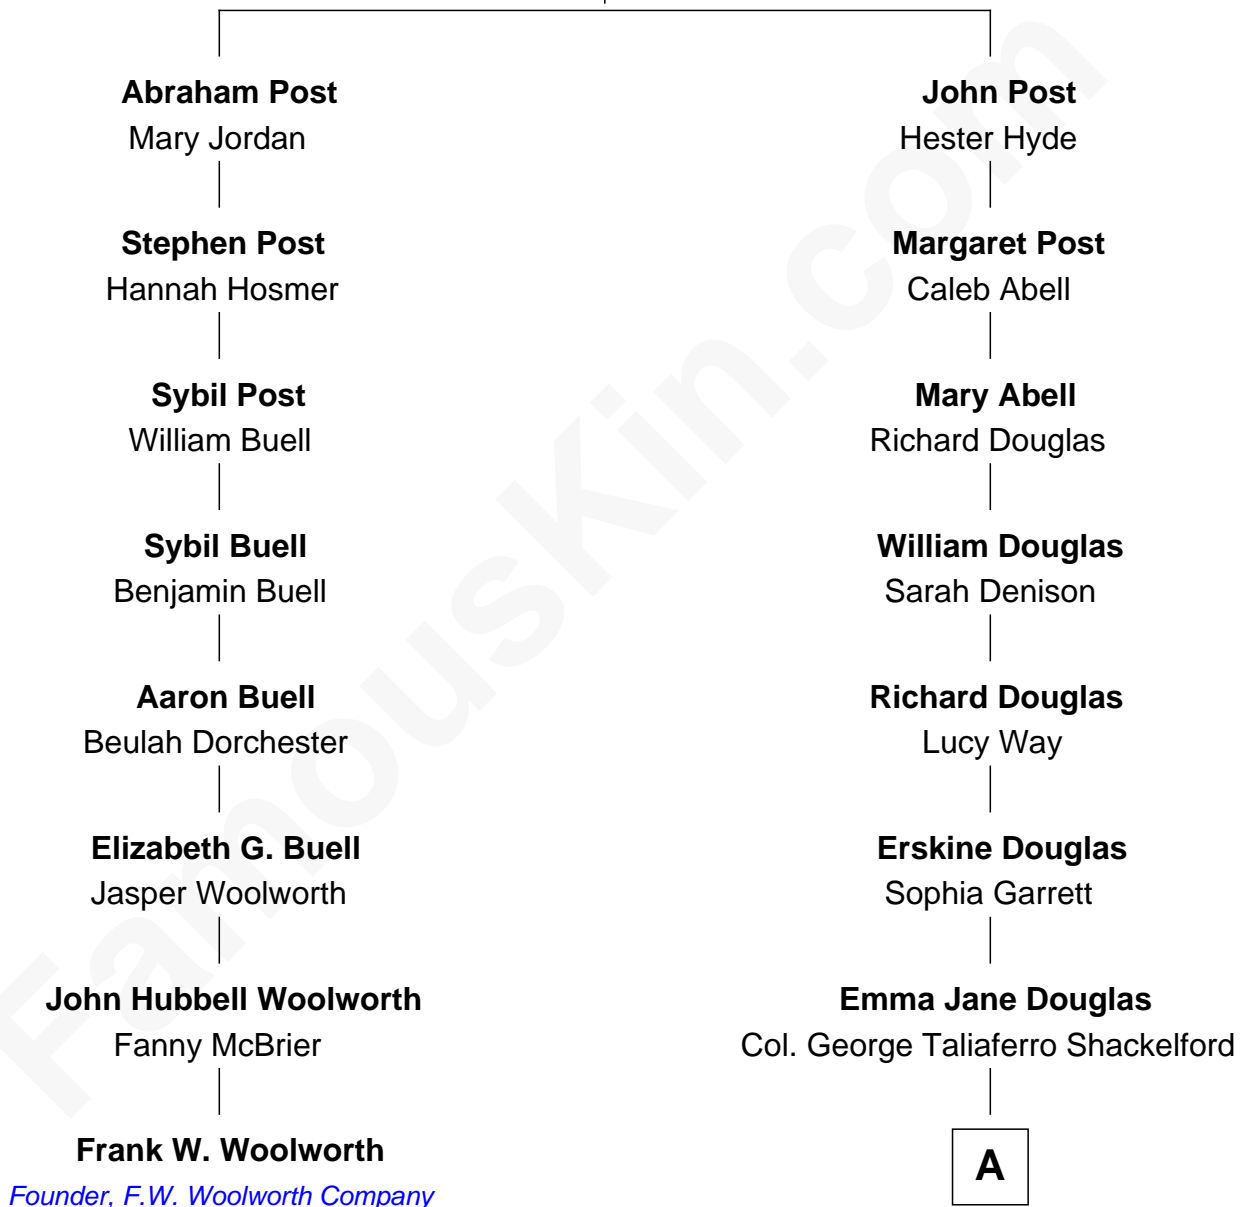

FamousKin.com

Relationship Chart of

Frank W. Woolworth

Founder of F.W. Woolworth Company

7th cousin 3 times removed of

Illeana Douglas

TV and Movie Actress

Stephen Post

Elinor Panton

A

Lena Priscilla Shackelford
Edouard Gregory Hesselberg

Melvyn Edouard Hesselberg
Rosalind Hightower

Gregory Hesselberg
Joan Georgescu

Illeana Douglas
TV and Movie Actress