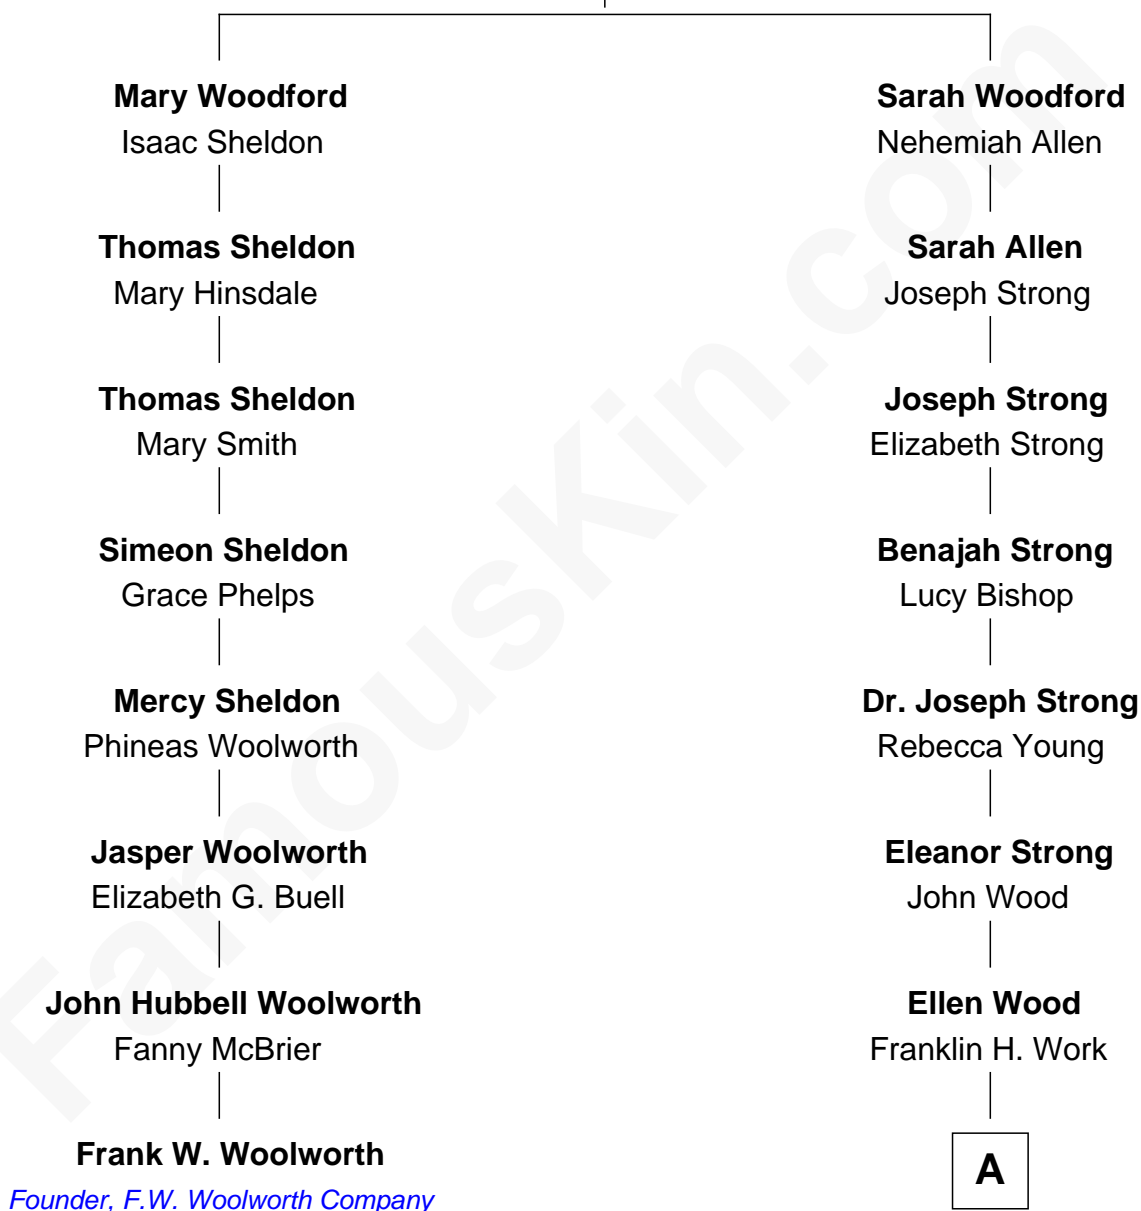

FamousKin.com

Relationship Chart of

Frank W. Woolworth

Founder of F.W. Woolworth Company

7th cousin 3 times removed of

Princess Diana

Princess of Wales

Thomas Woodford

Mary Blott

A

—
Frances Eleanor Work

James Boothby Burke Roche

—
Edmund Maurice Burke Roche

Ruth Sylvia Gill

—
Frances Ruth Burke Roche

Edward John Spencer