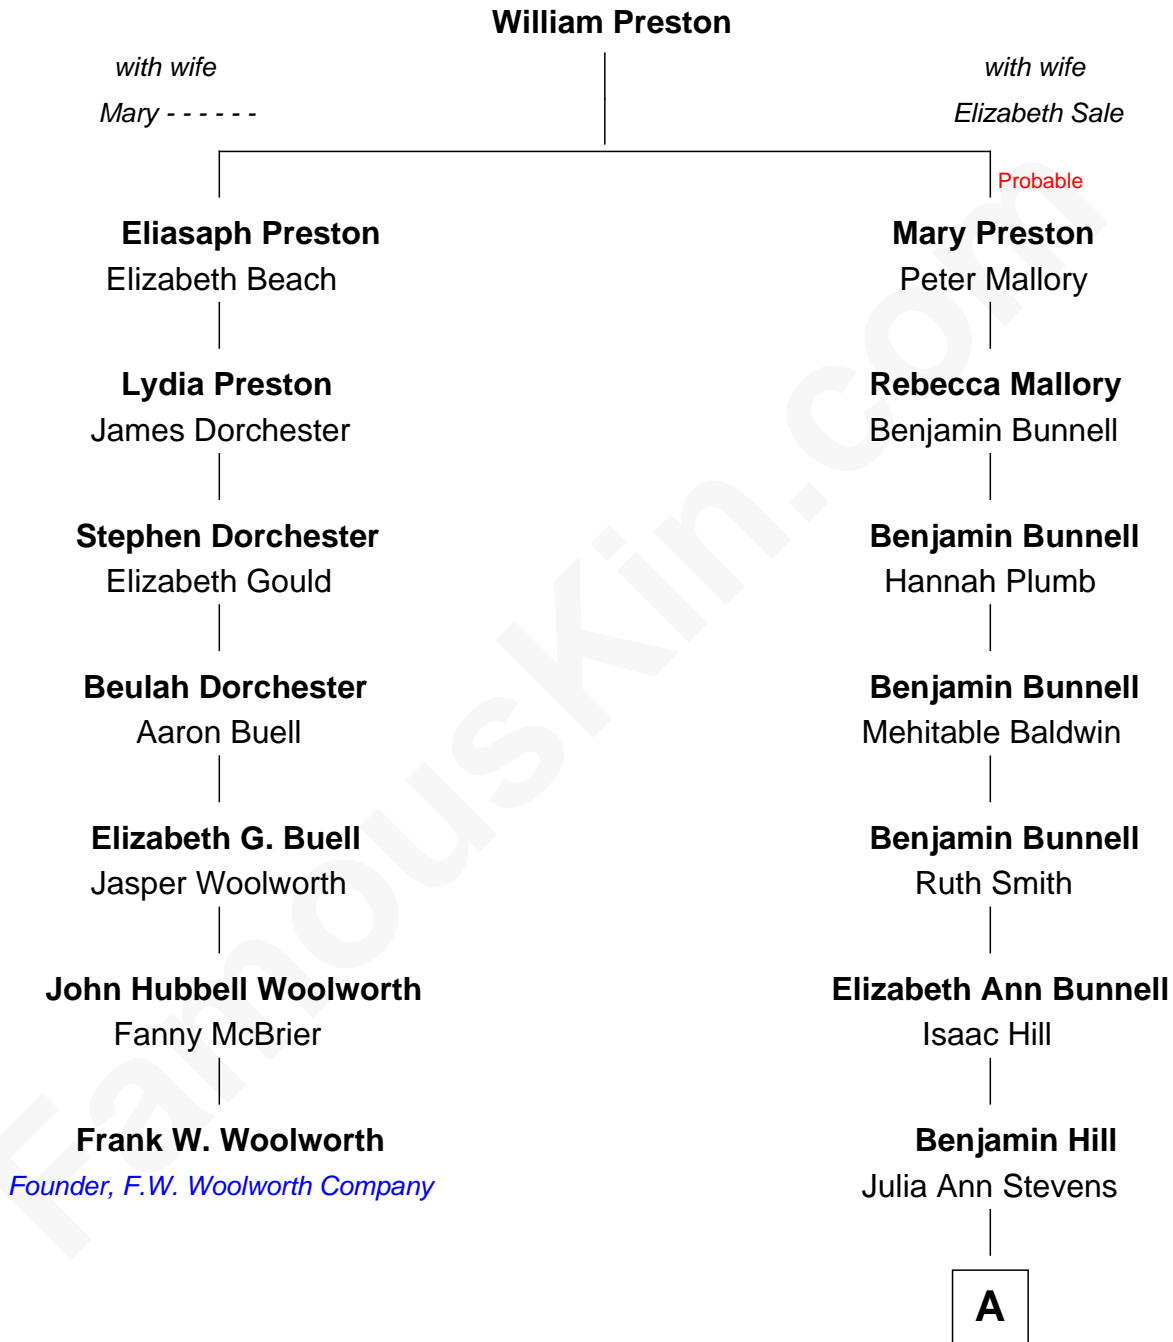

## Relationship Chart of

### Frank W. Woolworth

Founder of F.W. Woolworth Company

6th cousin 6 times removed of

**Anna Gunn**

TV and Movie Actress

**A**

**Alvin Hill**

Salina Robbins