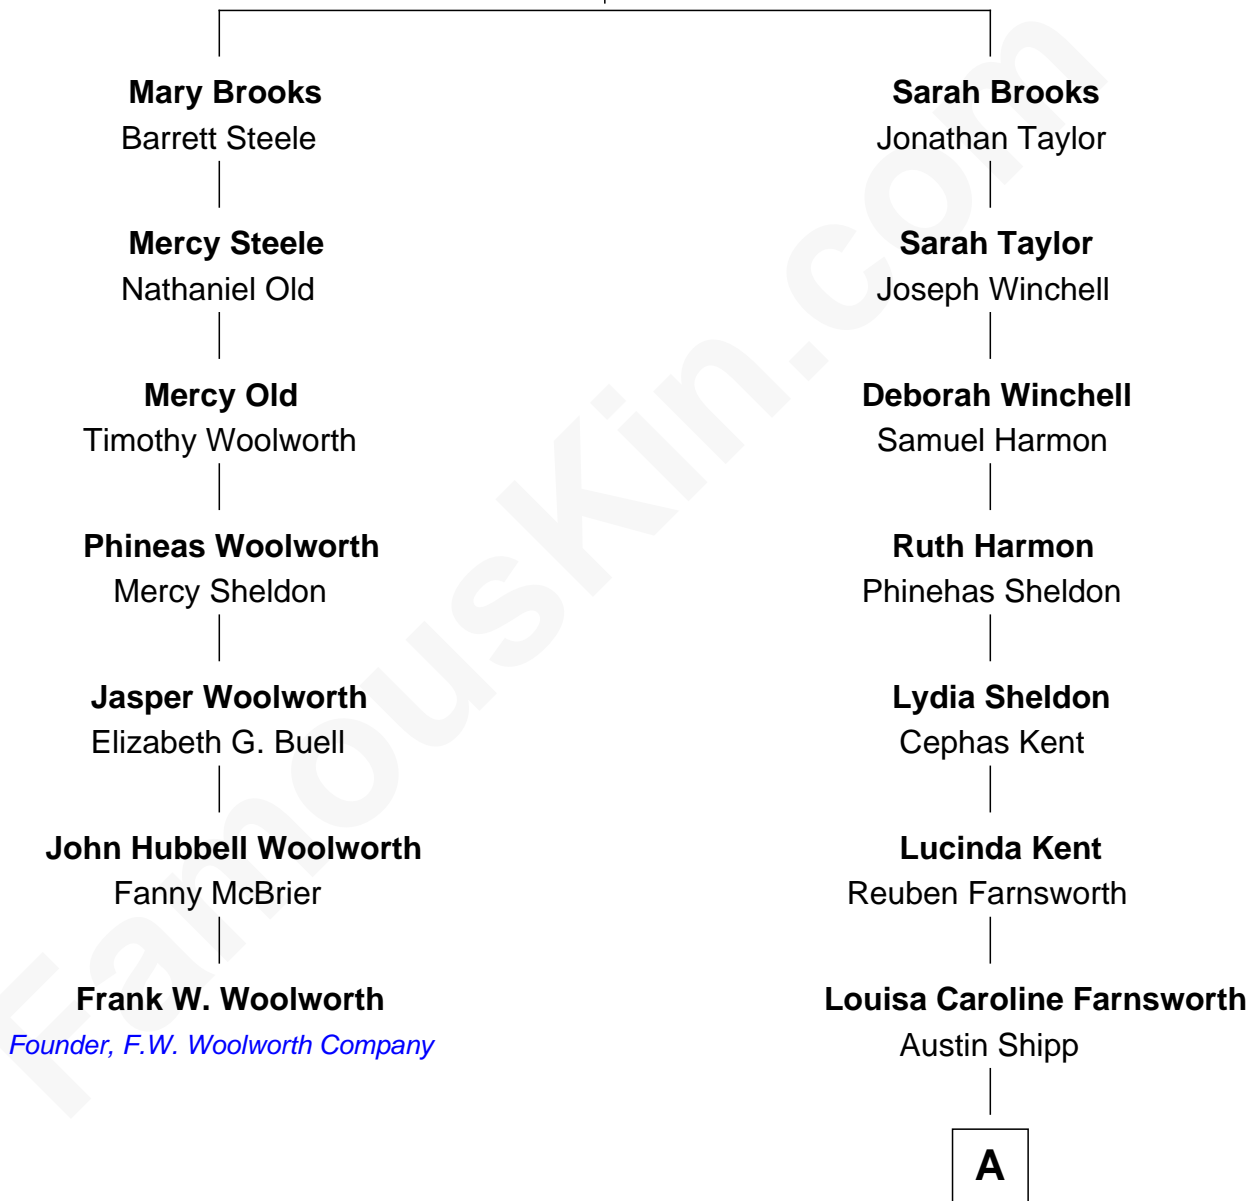

## Relationship Chart of

### Frank W. Woolworth

Founder of F.W. Woolworth Company

6th cousin 5 times removed of

**Amy Adams**

Movie Actress

**William Brooks**

Mary Burt

A

Dr. Milford Bard Shipp

Ellis Reynolds

Olea Shipp

John Hyrum Hill

Olea Lorraine Hill

Frank Ralph Adams

Richard Kent Adams

Kathryn Hicken