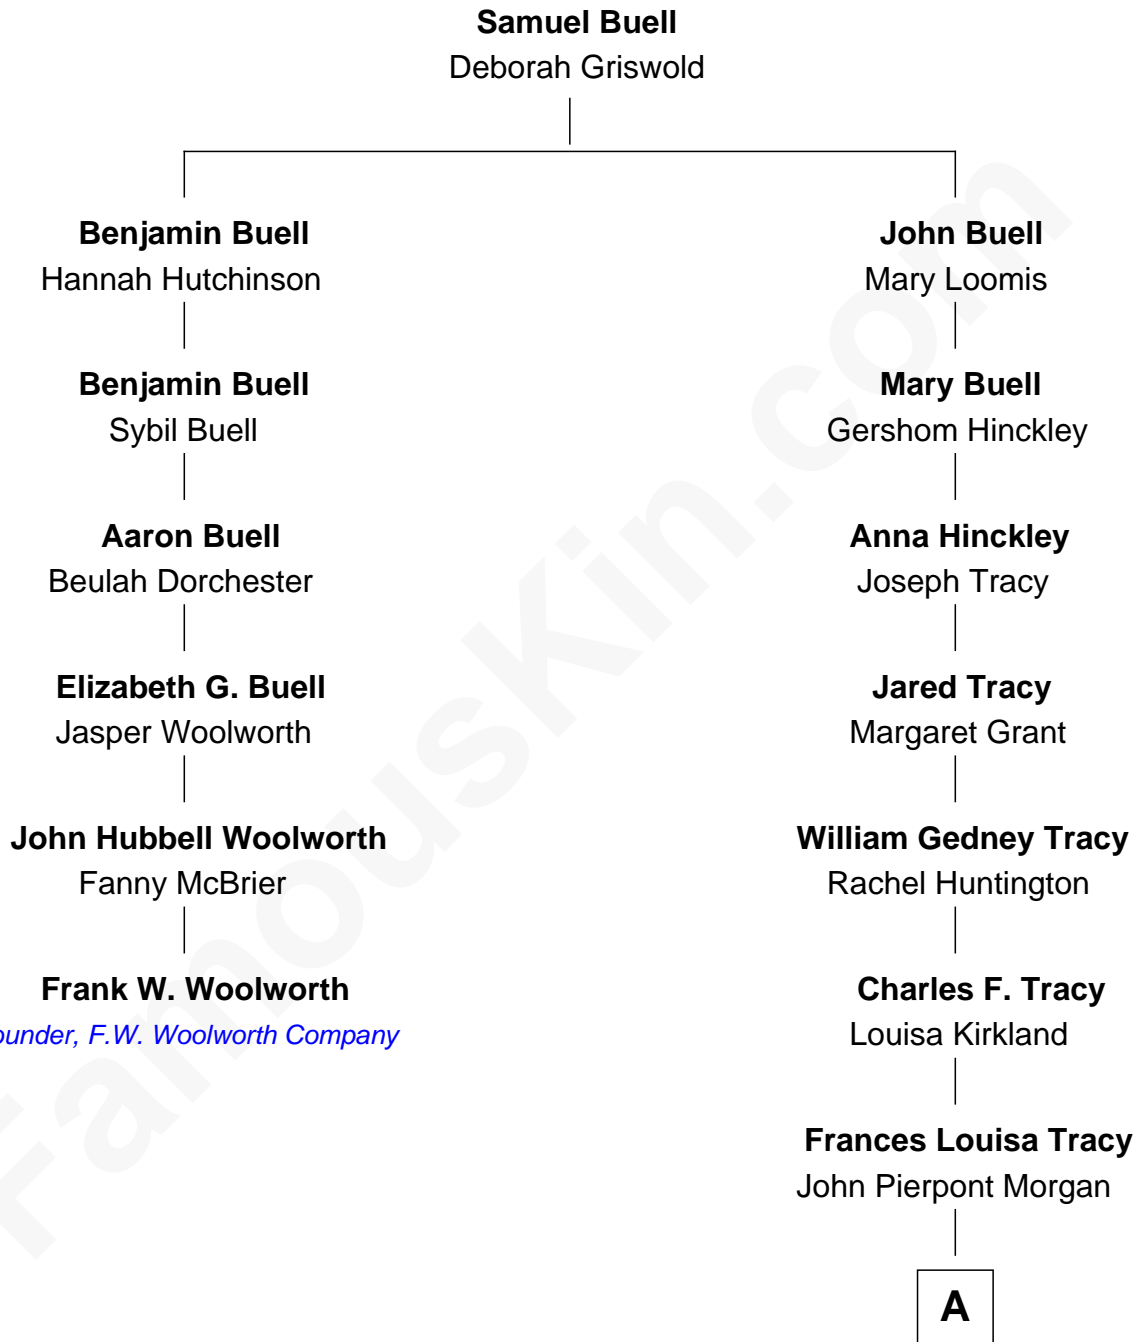

FamousKin.com

Relationship Chart of

Frank W. Woolworth

Founder of F.W. Woolworth Company

5th cousin 4 times removed of

John Adams Morgan

1952 Olympic Sailing Gold Medalist

A

John Pierpont Morgan

Jane Norton Grew

Henry Sturgis Morgan

Catherine Frances Lovering Adams

John Adams Morgan

Olympic Gold Medalist

FamousKin.com