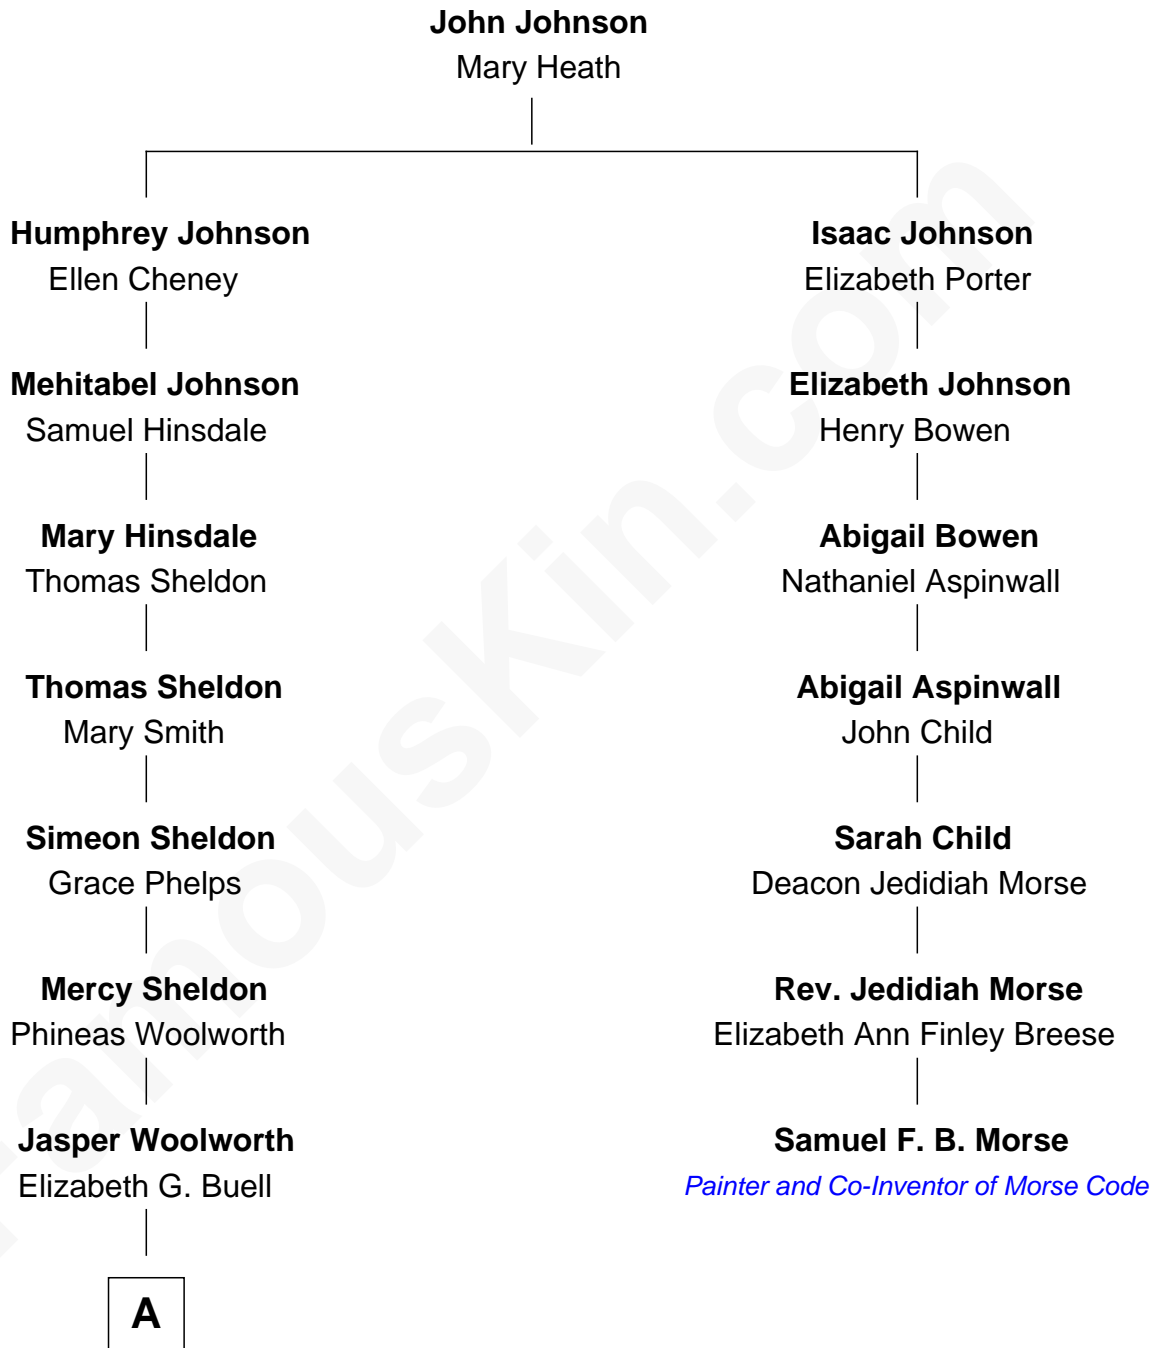

FamousKin.com

Relationship Chart of

Frank W. Woolworth

Founder of F.W. Woolworth Company

6th cousin 2 times removed of

Samuel F. B. Morse

Painter and Co-Inventor of Morse Code

A

John Hubbell Woolworth

Fanny McBrier

Frank W. Woolworth

Founder, F.W. Woolworth Company

FamousKin.com