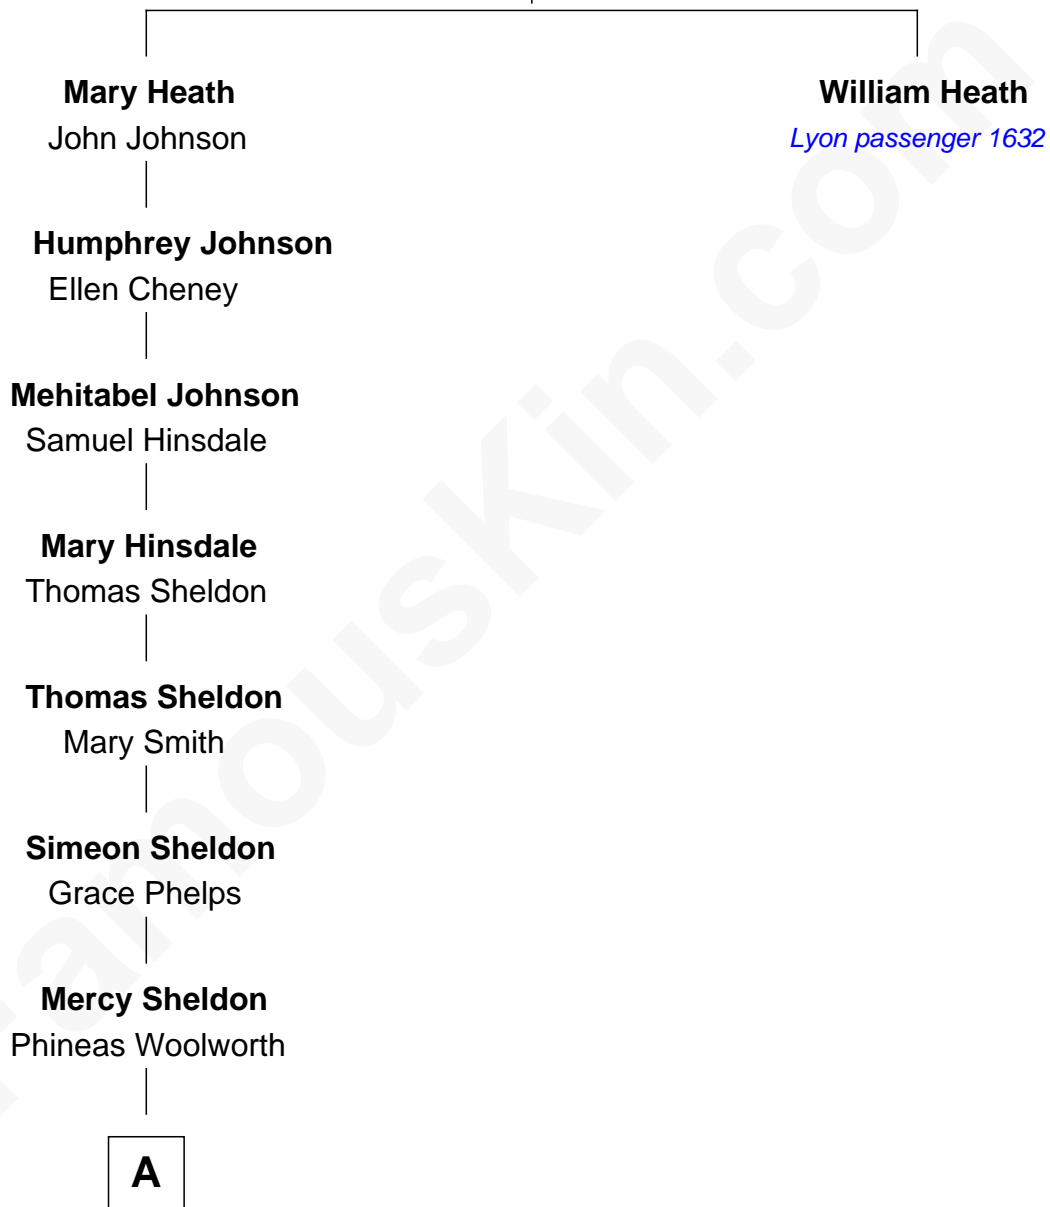

# FamousKin.com Relationship Chart of

**Frank W. Woolworth**

*Founder of F.W. Woolworth Company*

7th great-grandnephew of

**William Heath**

*(c1591 - 1652) Lyon passenger 1632*

**William Heath**

Agnes Cheney

**A**

—  
**Jasper Woolworth**

Elizabeth G. Buell

—  
**John Hubbell Woolworth**

Fanny McBrier

—  
**Frank W. Woolworth**

*Founder, F.W. Woolworth Company*

FamousKin.com