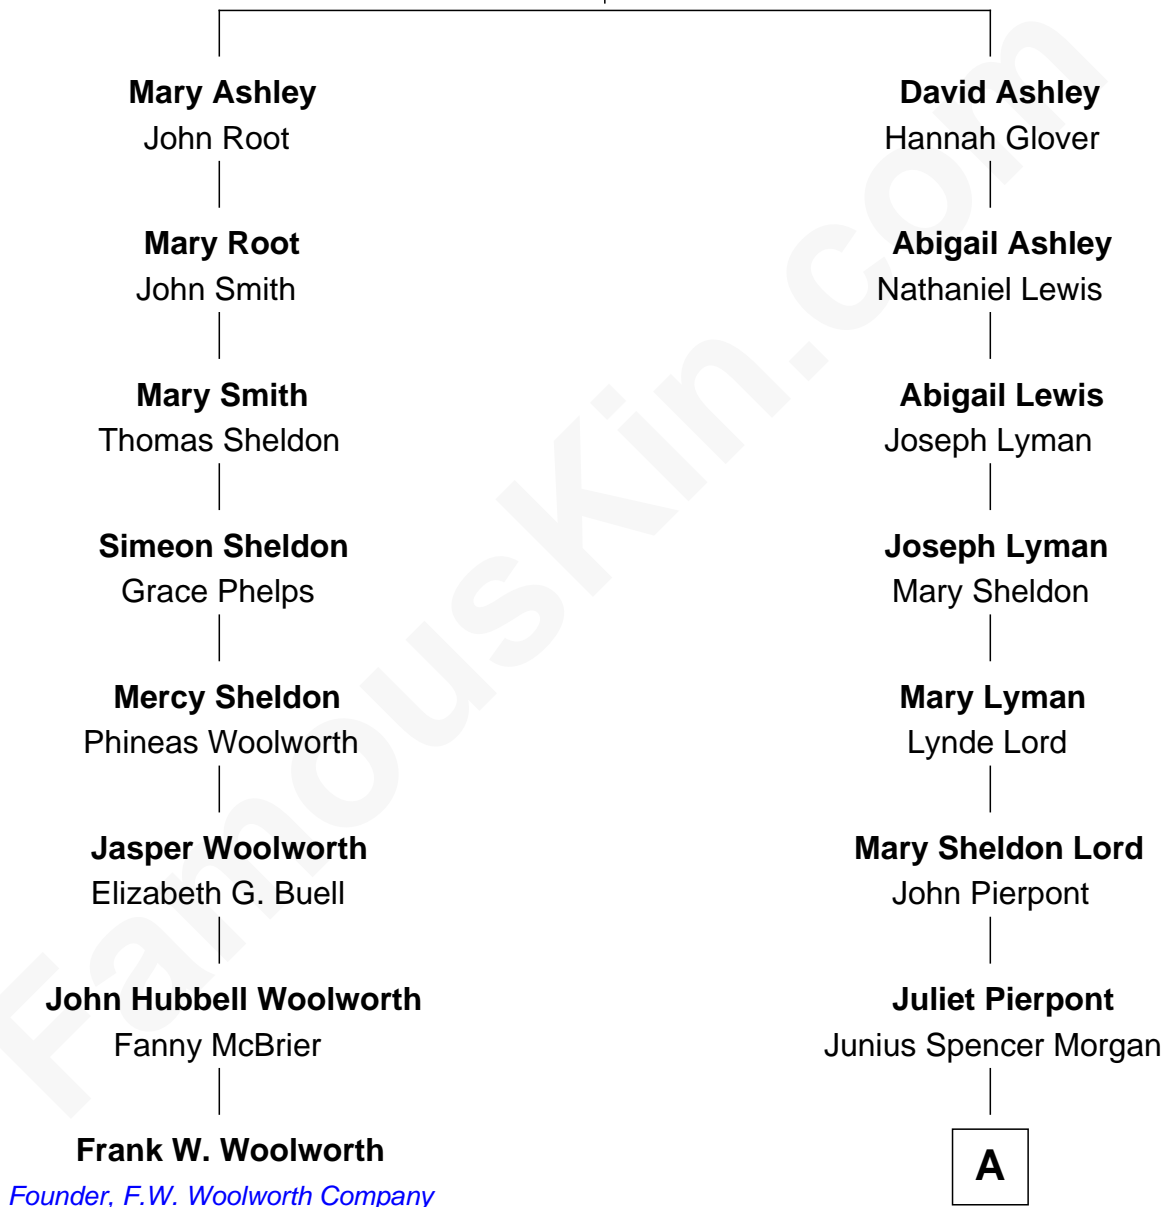

FamousKin.com

Relationship Chart of

Frank W. Woolworth

Founder of F.W. Woolworth Company

7th cousin 2 times removed of

Henry Sturgis Morgan

Co-Founder of Morgan Stanley

Robert Ashley

Mary - - - - -

A

John Pierpont Morgan

Frances Louisa Tracy

John Pierpont Morgan

Jane Norton Grew

Henry Sturgis Morgan

Co-Founder of Morgan Stanley