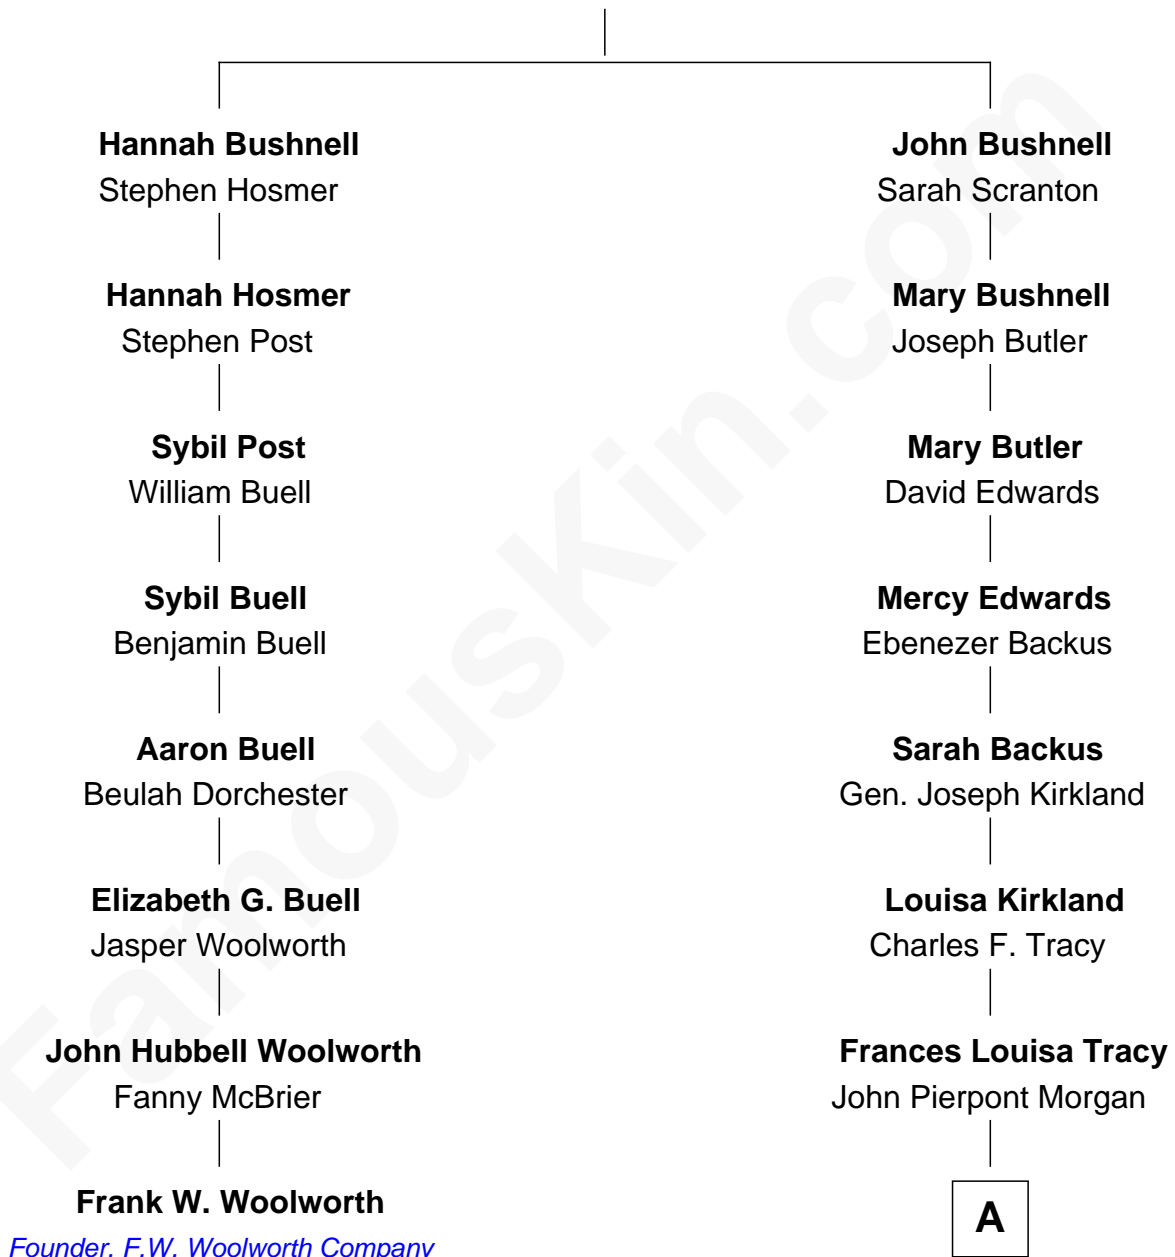

FamousKin.com

Relationship Chart of

Frank W. Woolworth

Founder of F.W. Woolworth Company

7th cousin 1 time removed of

Henry Sturgis Morgan

Co-Founder of Morgan Stanley

Francis Bushnell

Mary Grombridge

A

John Pierpont Morgan

Jane Norton Grew

Henry Sturgis Morgan

Co-Founder of Morgan Stanley

FamousKin.com