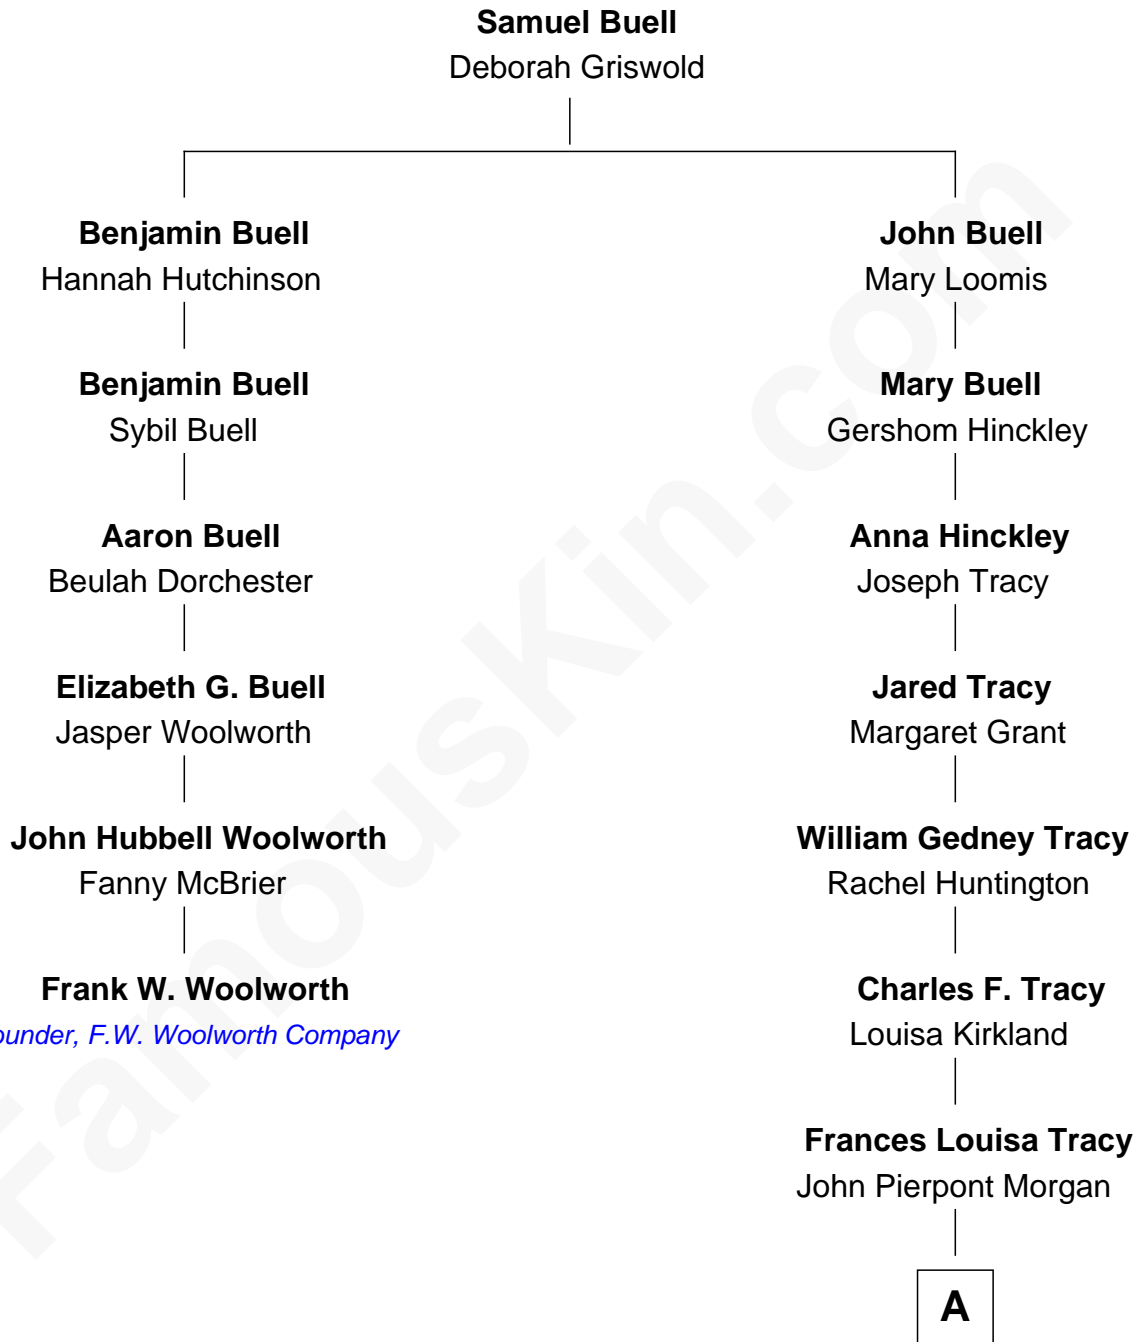

FamousKin.com

Relationship Chart of

Frank W. Woolworth

Founder of F.W. Woolworth Company

5th cousin 3 times removed of

Henry Sturgis Morgan

Co-Founder of Morgan Stanley

A

John Pierpont Morgan

Jane Norton Grew

Henry Sturgis Morgan

Co-Founder of Morgan Stanley

FamousKin.com