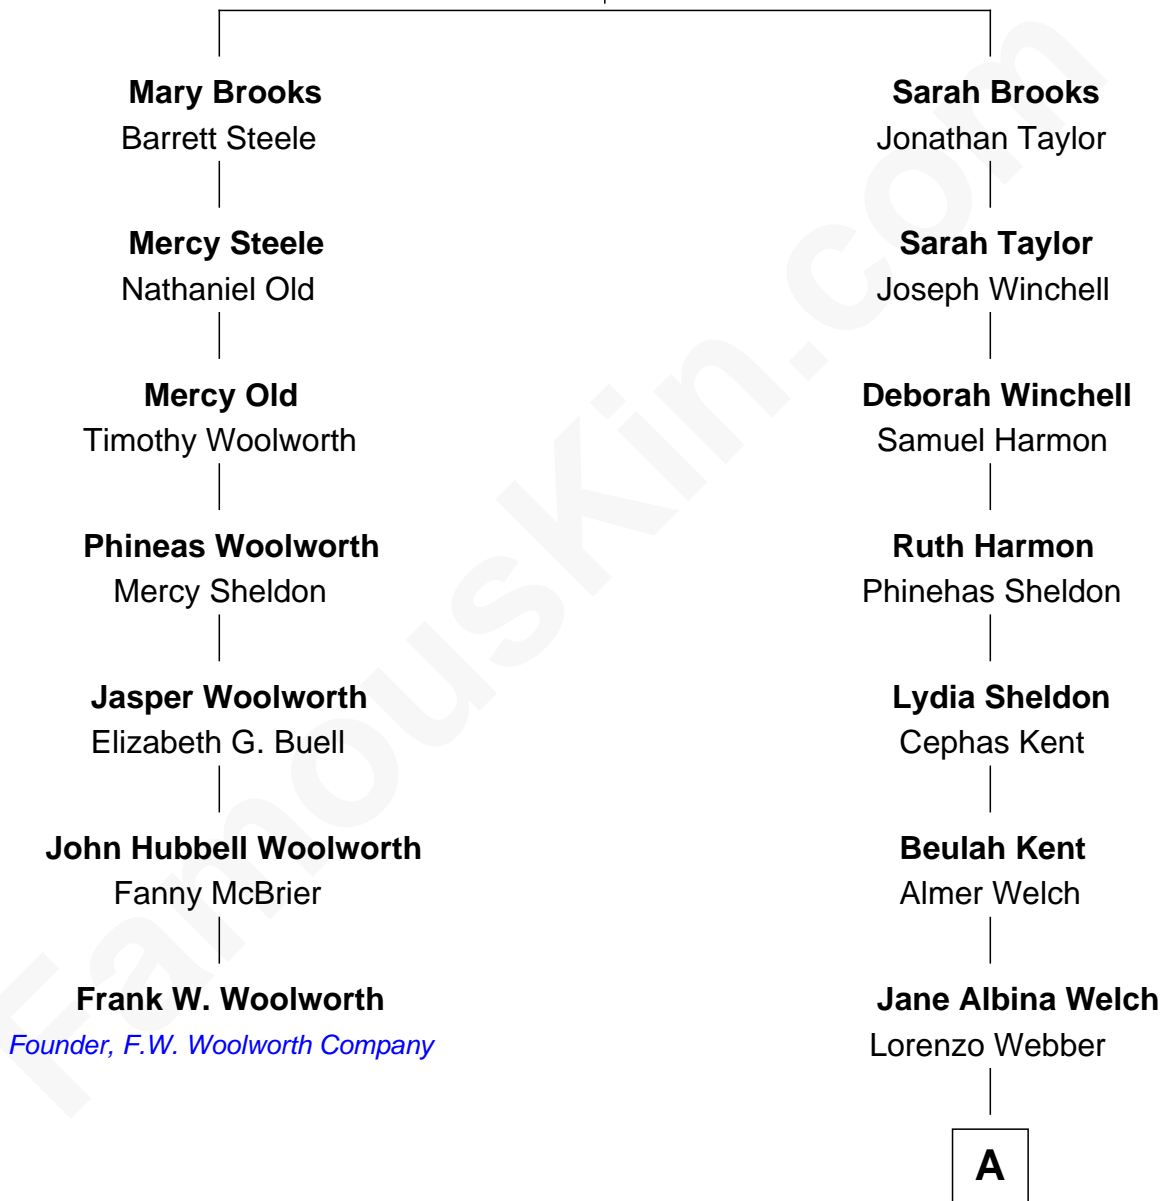

FamousKin.com

Relationship Chart of

Frank W. Woolworth

Founder of F.W. Woolworth Company

6th cousin 4 times removed of

Brewster H. Shaw

NASA Astronaut

William Brooks

Mary Burt

A

—
Sophia Webber

Charles Burton Pomeroy

—
Adelle Pomeroy

John Thomas Shaw

—
Brewster Hopkinson Shaw

Leone Marguerite Lee

—
Brewster H. Shaw

NASA Astronaut

FamousKin.com