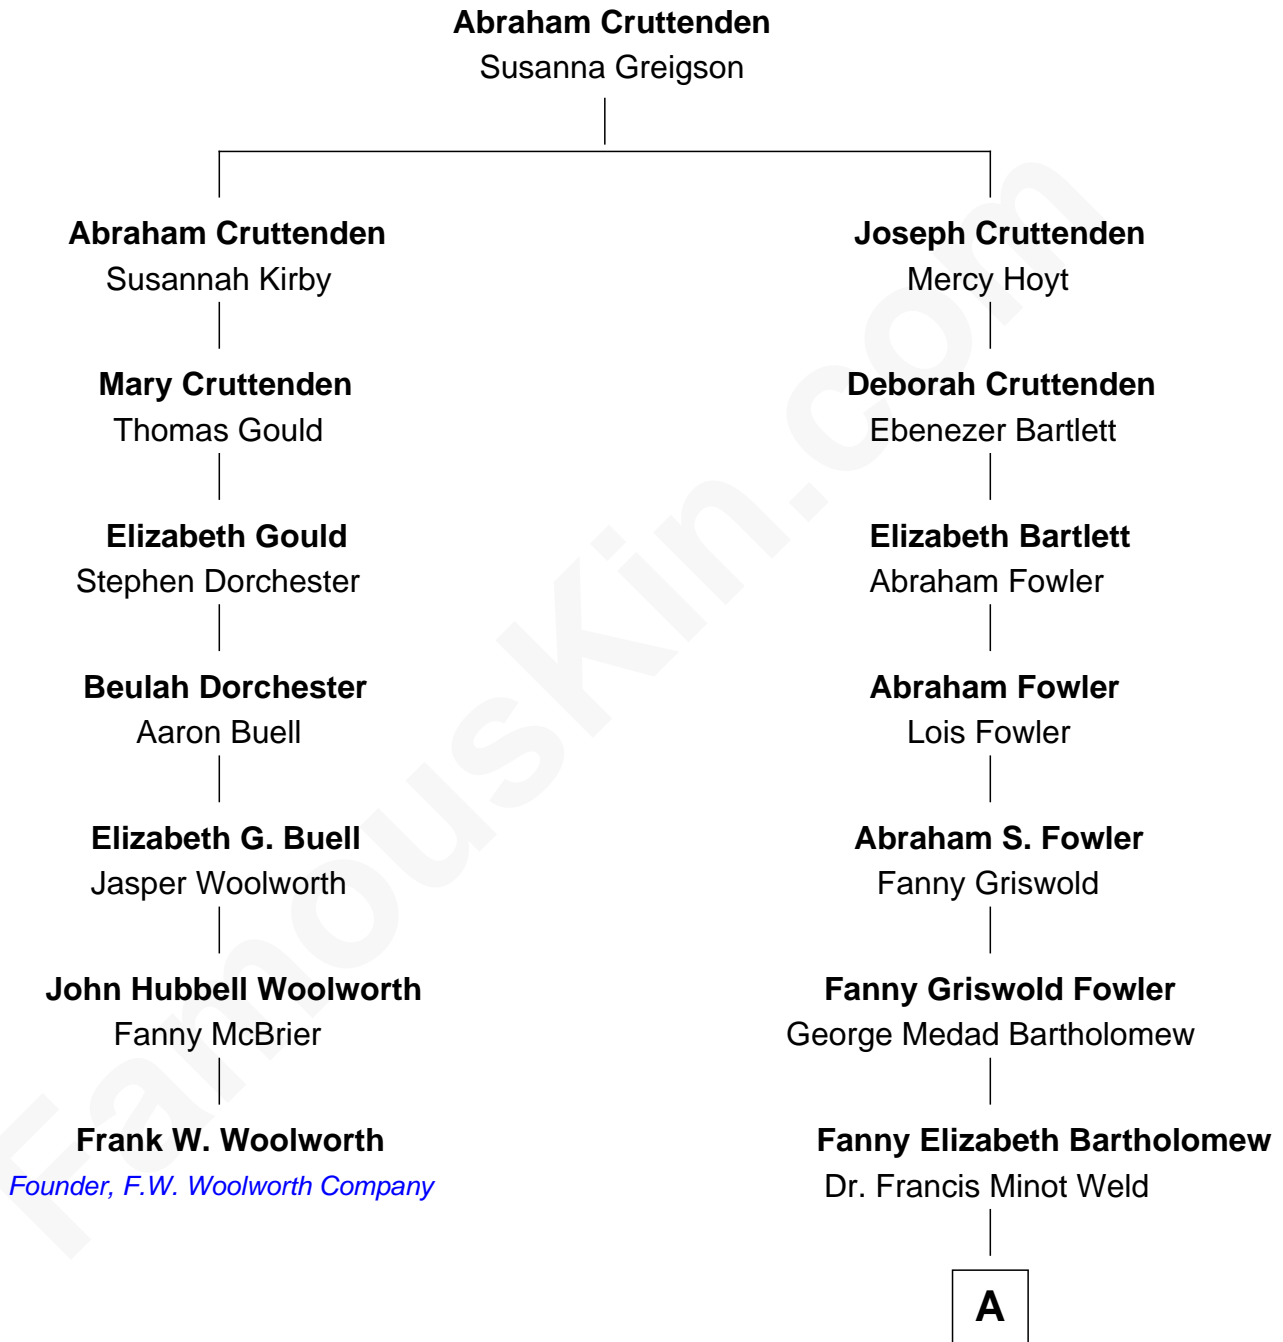

FamousKin.com

Relationship Chart of

Frank W. Woolworth

Founder of F.W. Woolworth Company

6th cousin 3 times removed of

Bill Weld

68th Governor of Massachusetts

A

Francis Minot Weld

Margaret Low White

David Weld

Mary Blake Nichols

Bill Weld

68th Governor of Massachusetts