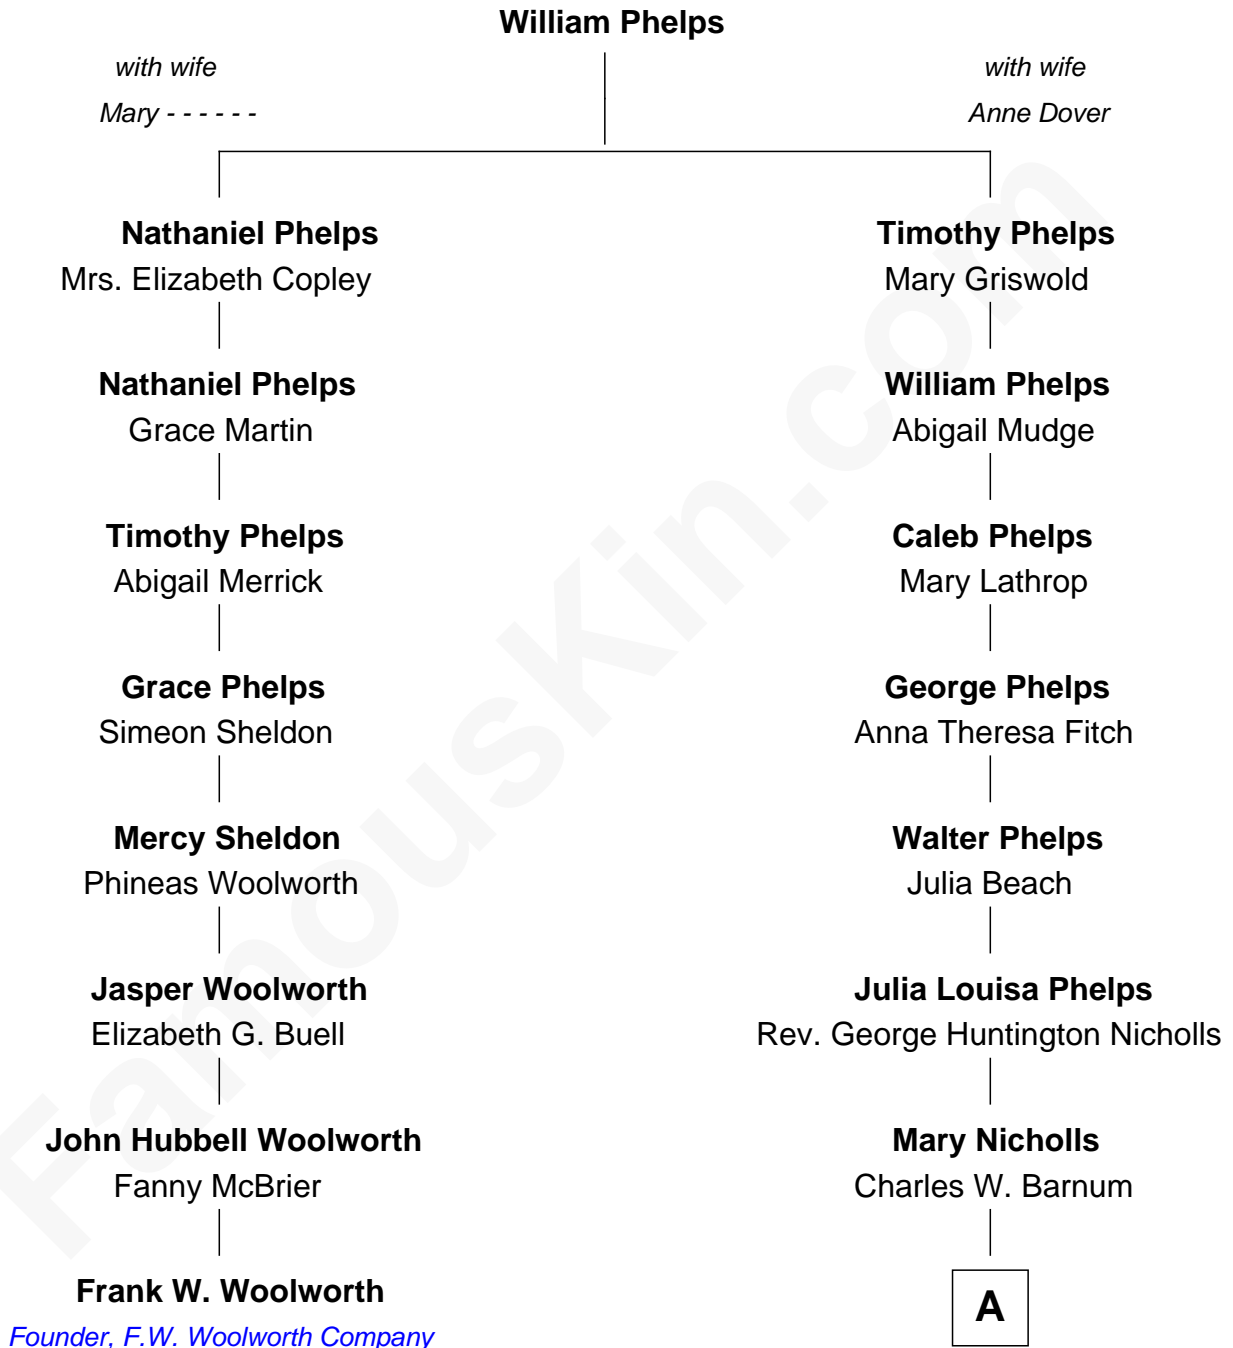

FamousKin.com

Relationship Chart of

Frank W. Woolworth

Founder of F.W. Woolworth Company

7th cousin 3 times removed of

Treat Williams

TV & Movie Actor

A

Richard Nicholls Barnum

Marian Hutchison Cocks

Eleanor Barnum

Treat Payne Andrew

Marian Andrew

Richard Norman Williams

Treat Williams

TV & Movie Actor