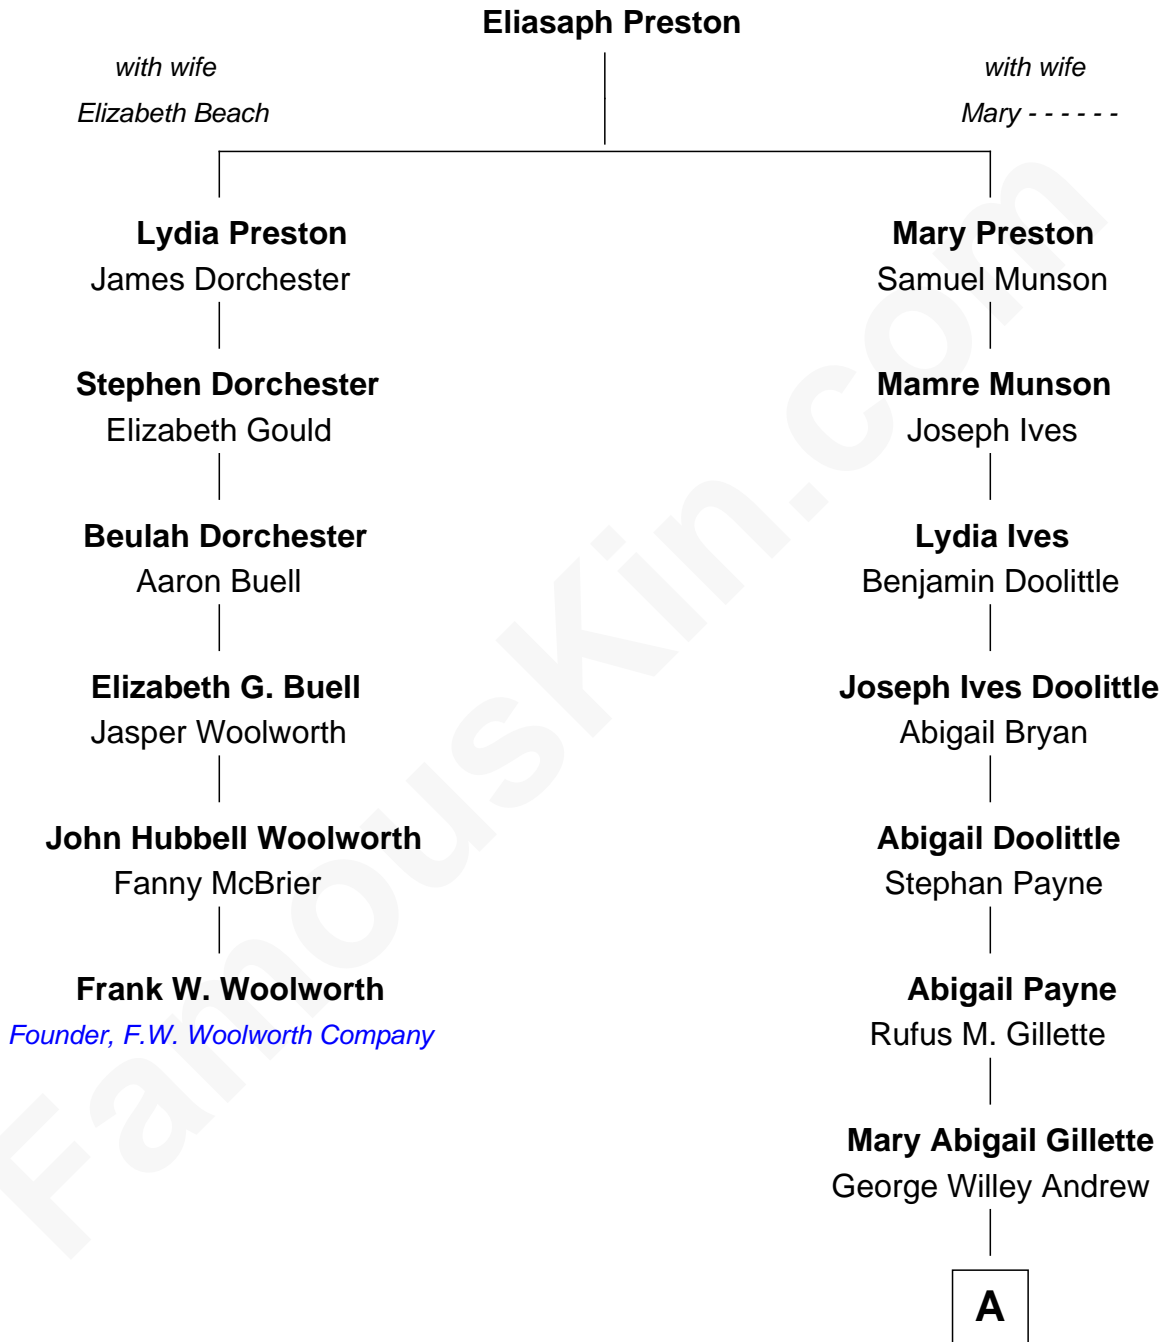

FamousKin.com

Relationship Chart of

Frank W. Woolworth

Founder of F.W. Woolworth Company

5th cousin 4 times removed of

Treat Williams

TV & Movie Actor

A

Treat Payne Andrew

Eleanor Barnum

Marian Andrew

Richard Norman Williams

Treat Williams

TV & Movie Actor

FamousKin.com