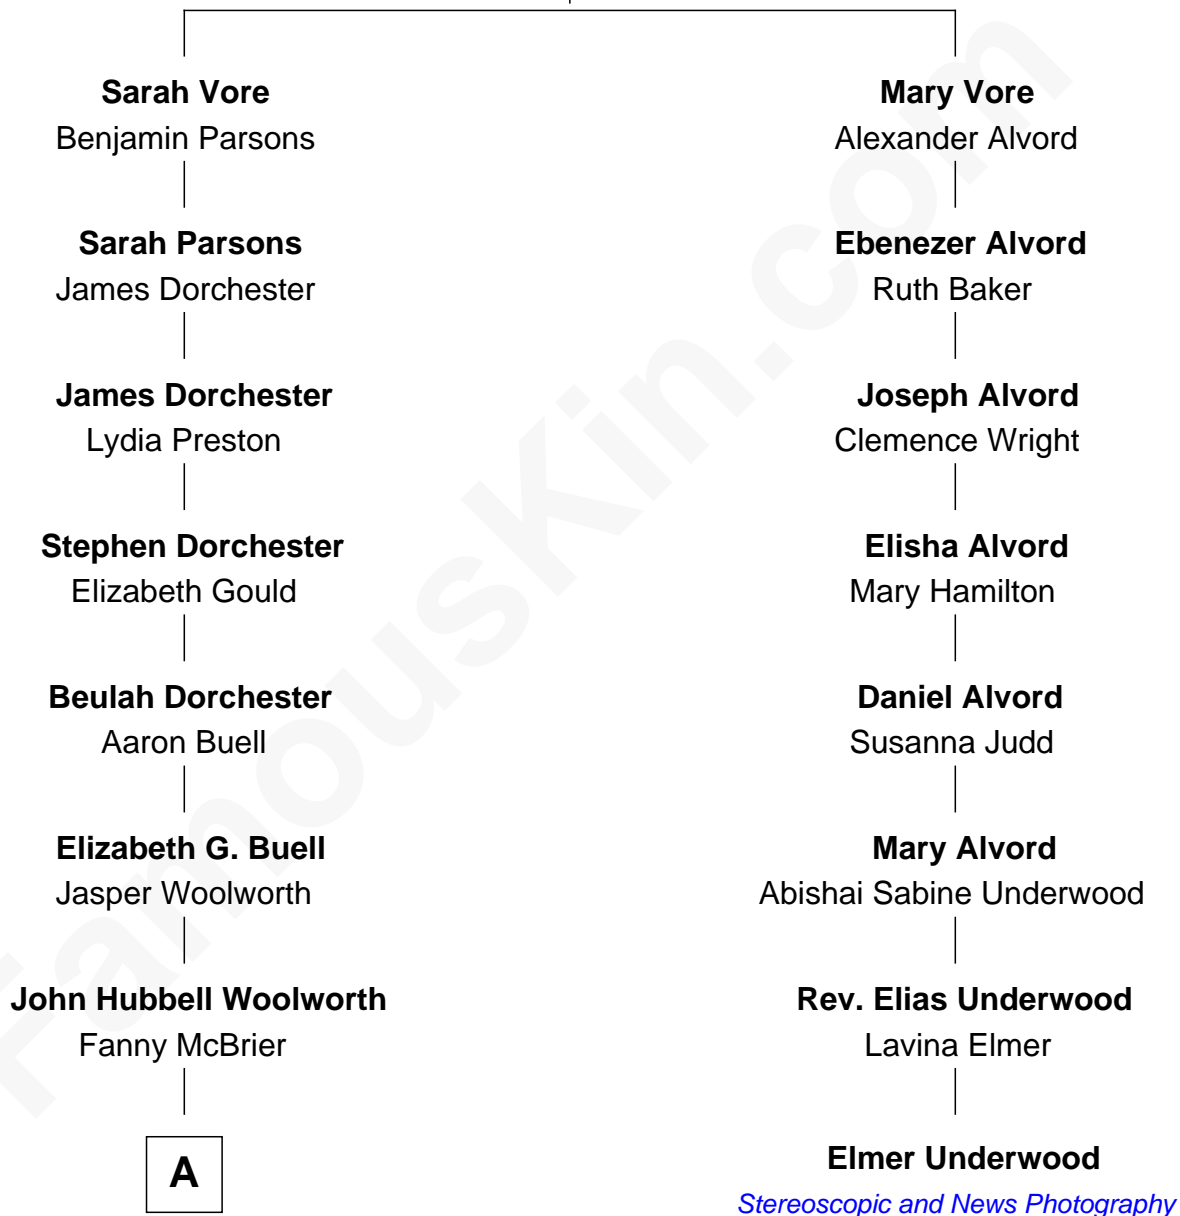

FamousKin.com Relationship Chart of

Barbara Hutton

Socialite (aka "Poor Little Rich Girl")

7th cousin 2 times removed of

Elmer Underwood

Pioneers, Stereoscopic and News Photography

Richard Vore

Ann - - - - -

A

Frank Winfield Woolworth

Jennie Creighton

Edna Woolworth

Franklyn Laws Hutton

Barbara Hutton

"Poor Little Rich Girl"

FamousKin.com