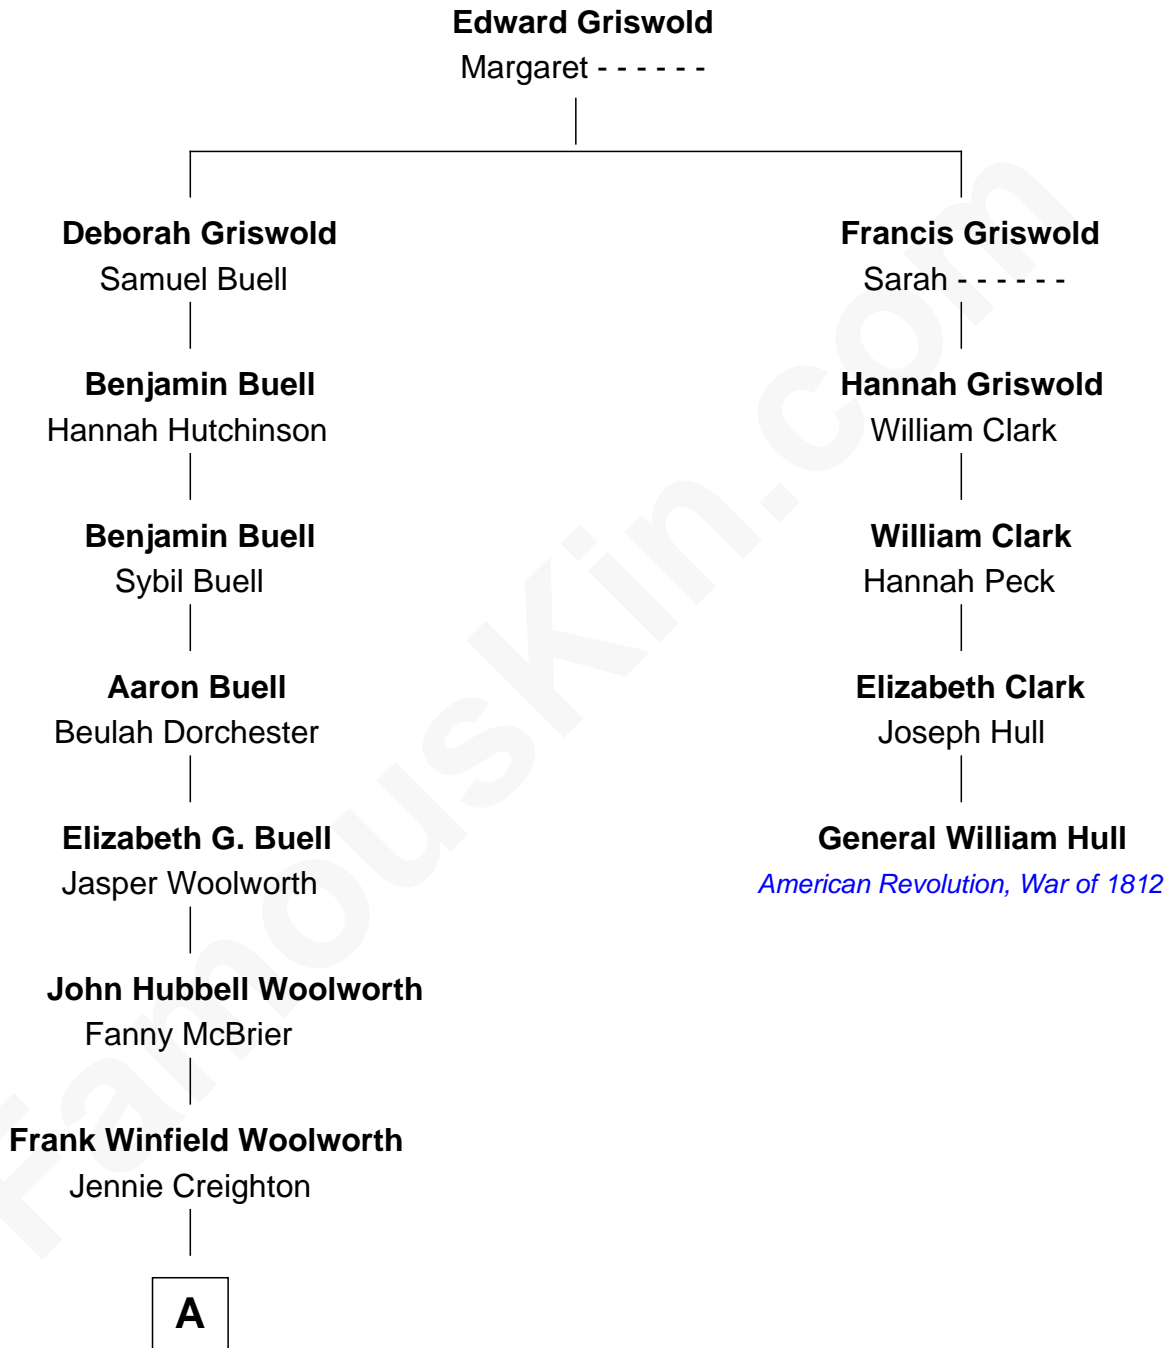

## Relationship Chart of

### Barbara Hutton

*Socialite (aka "Poor Little Rich Girl")*

4th cousin 4 times removed of

### General William Hull

*American Revolution, War of 1812*

**A**

—  
**Edna Woolworth**  
Franklyn Laws Hutton

—  
**Barbara Hutton**  
*"Poor Little Rich Girl"*

FamousKin.com