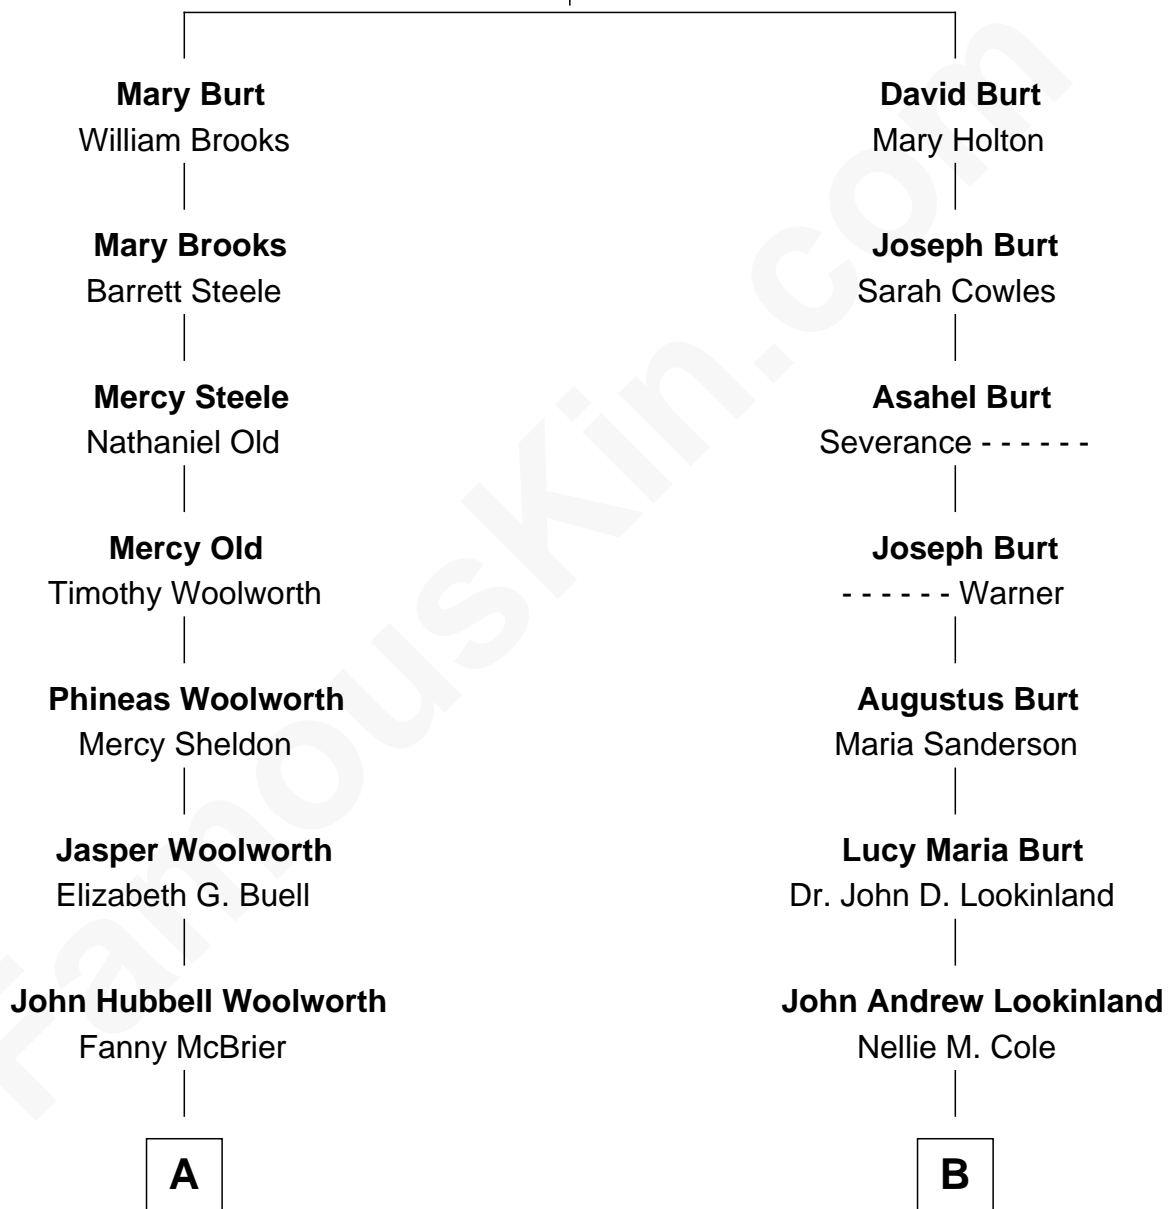

FamousKin.com Relationship Chart of

Barbara Hutton

Socialite (aka "Poor Little Rich Girl")

9th cousin of

Michael Lookinland

TV Actor

Henry Burt
Eulalia Marche

FamousKin.com