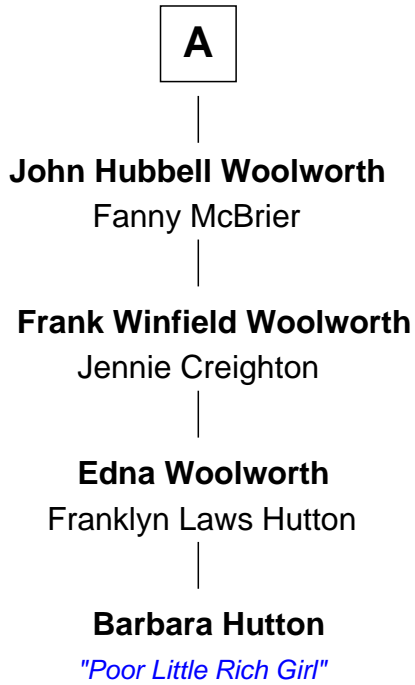

FamousKin.com Relationship Chart of

Barbara Hutton

Socialite (aka "Poor Little Rich Girl")

8th great-grandniece of

James Hosmer

(c1605 - 1685) Elizabeth passenger 1635

Stephen Hosmer

Dorothy Selden

Thomas Hosmer

Frances - - - - -

Stephen Hosmer

Hannah Bushnell

Hannah Hosmer

Stephen Post

Sybil Post

William Buell

Sybil Buell

Benjamin Buell

Aaron Buell

Beulah Dorchester

Elizabeth G. Buell

Jasper Woolworth

A

James Hosmer

Elizabeth passenger 1635

FamousKin.com