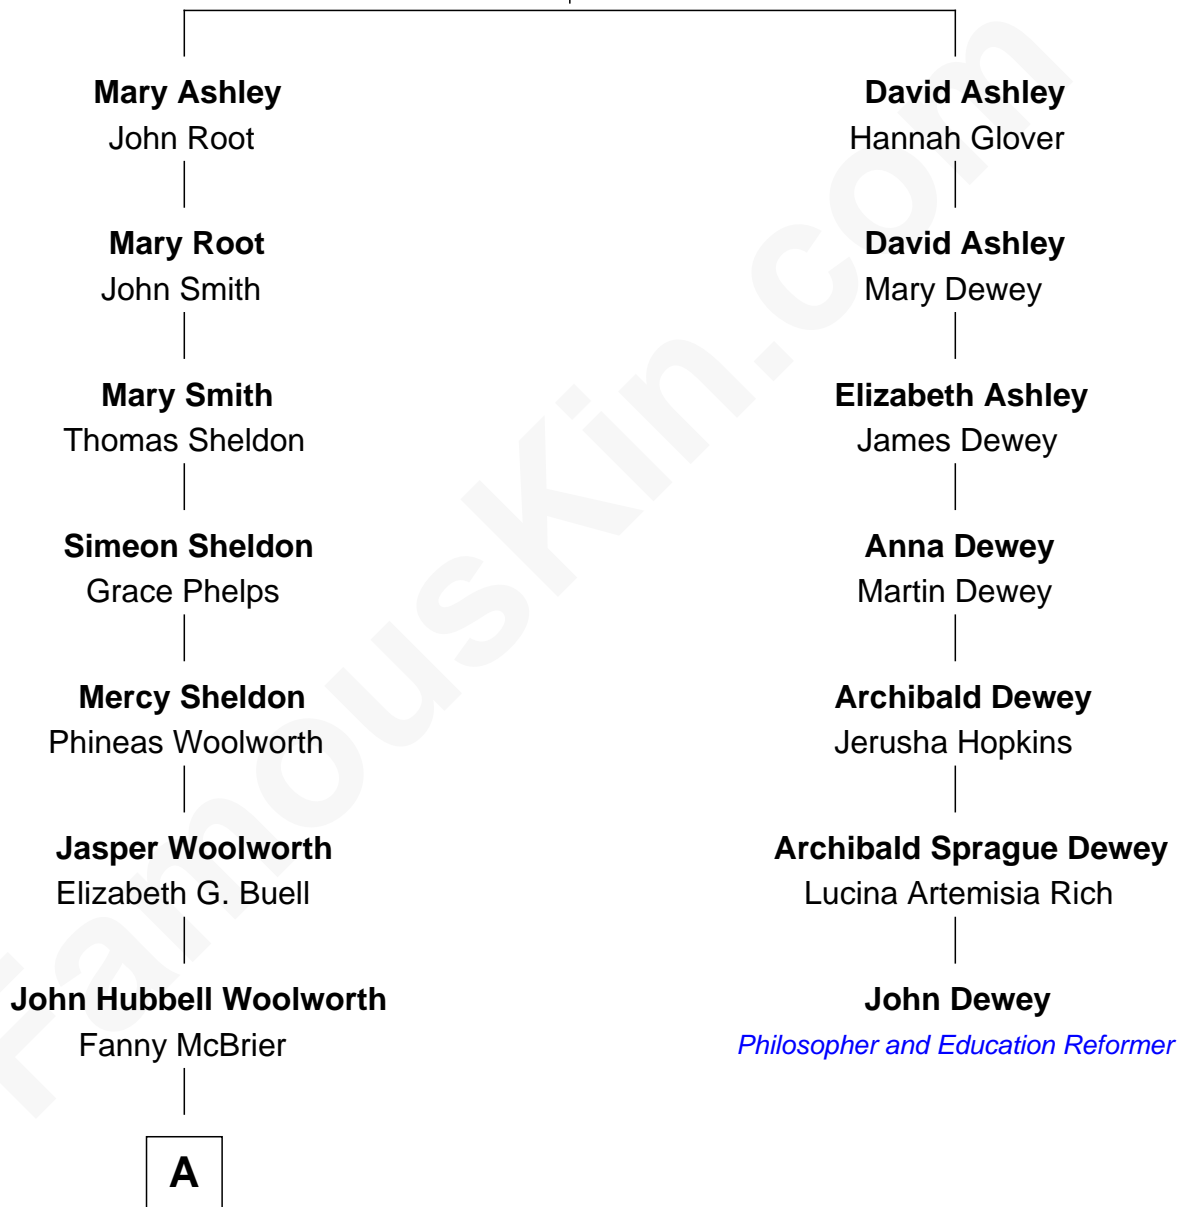

FamousKin.com

Relationship Chart of

Barbara Hutton

Socialite (aka "Poor Little Rich Girl")

6th cousin 3 times removed of

John Dewey

Philosopher and Education Reformer

Robert Ashley

Mary - - - - -

A

—
Frank Winfield Woolworth

Jennie Creighton

—
Edna Woolworth

Franklyn Laws Hutton

—
Barbara Hutton

"Poor Little Rich Girl"