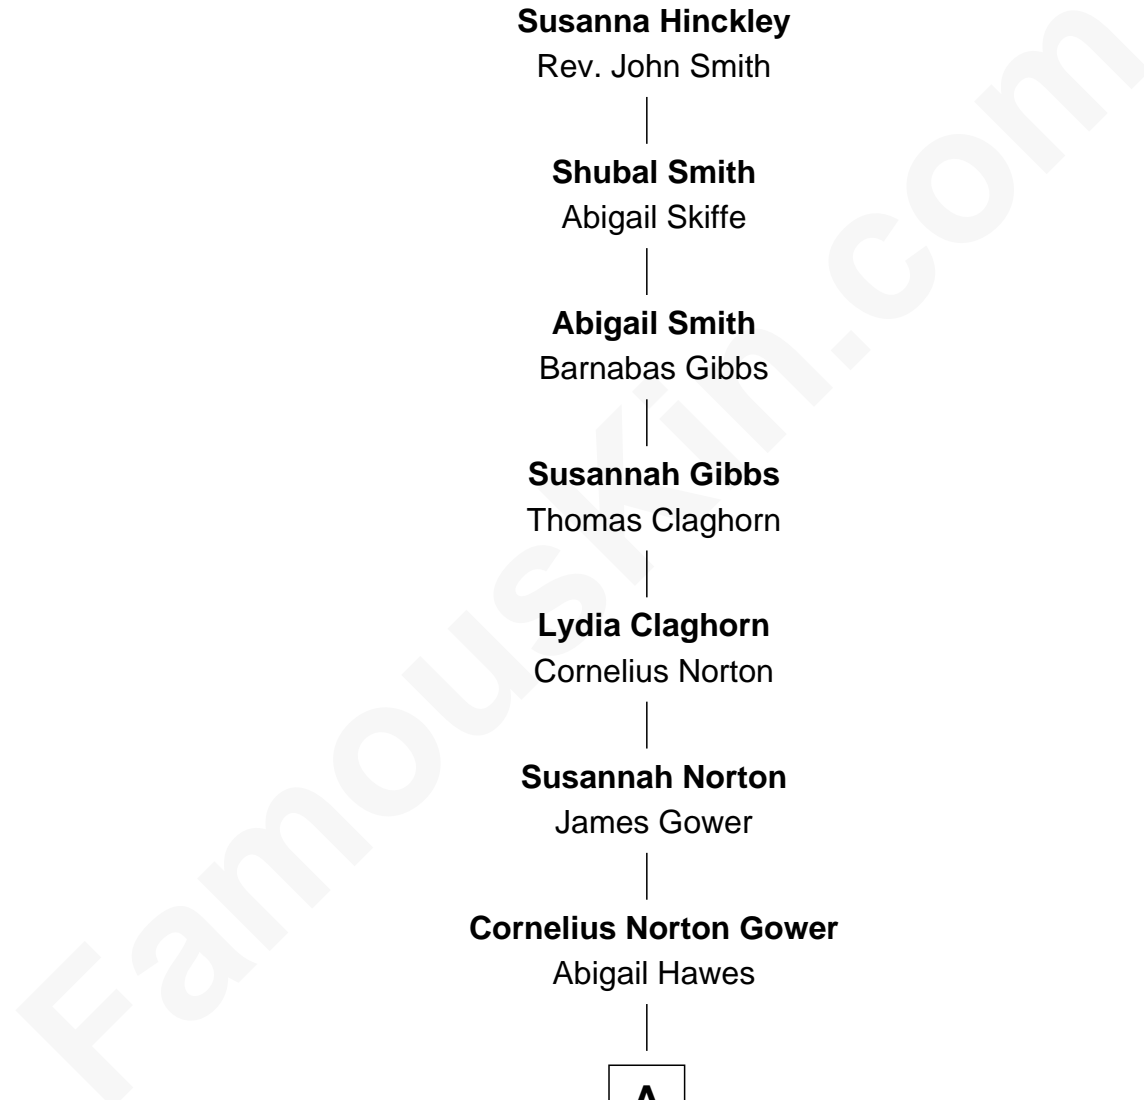

# FamousKin.com Relationship Chart of

**Sarah Palin**

*9th Governor of Alaska*

**10th Great-granddaughter of**

**Samuel Hinckley**

*(c1589 - 1662) Hercules passenger 1635*

**Samuel Hinckley**

Sarah Soole

**Lydia Claghorn**

Cornelius Norton

**Susannah Norton**

James Gower

**Cornelius Norton Gower**

Abigail Hawes

**A**

**A**

—  
**Arthur Collins Gower**

Mary Schmolz

—  
**James Carl Gower**

Cora Godfrey Strong

—  
**Helen Louise Gower**

Clement James Sheeran

—  
**Sarah Sheeran**

Charles Richard Heath