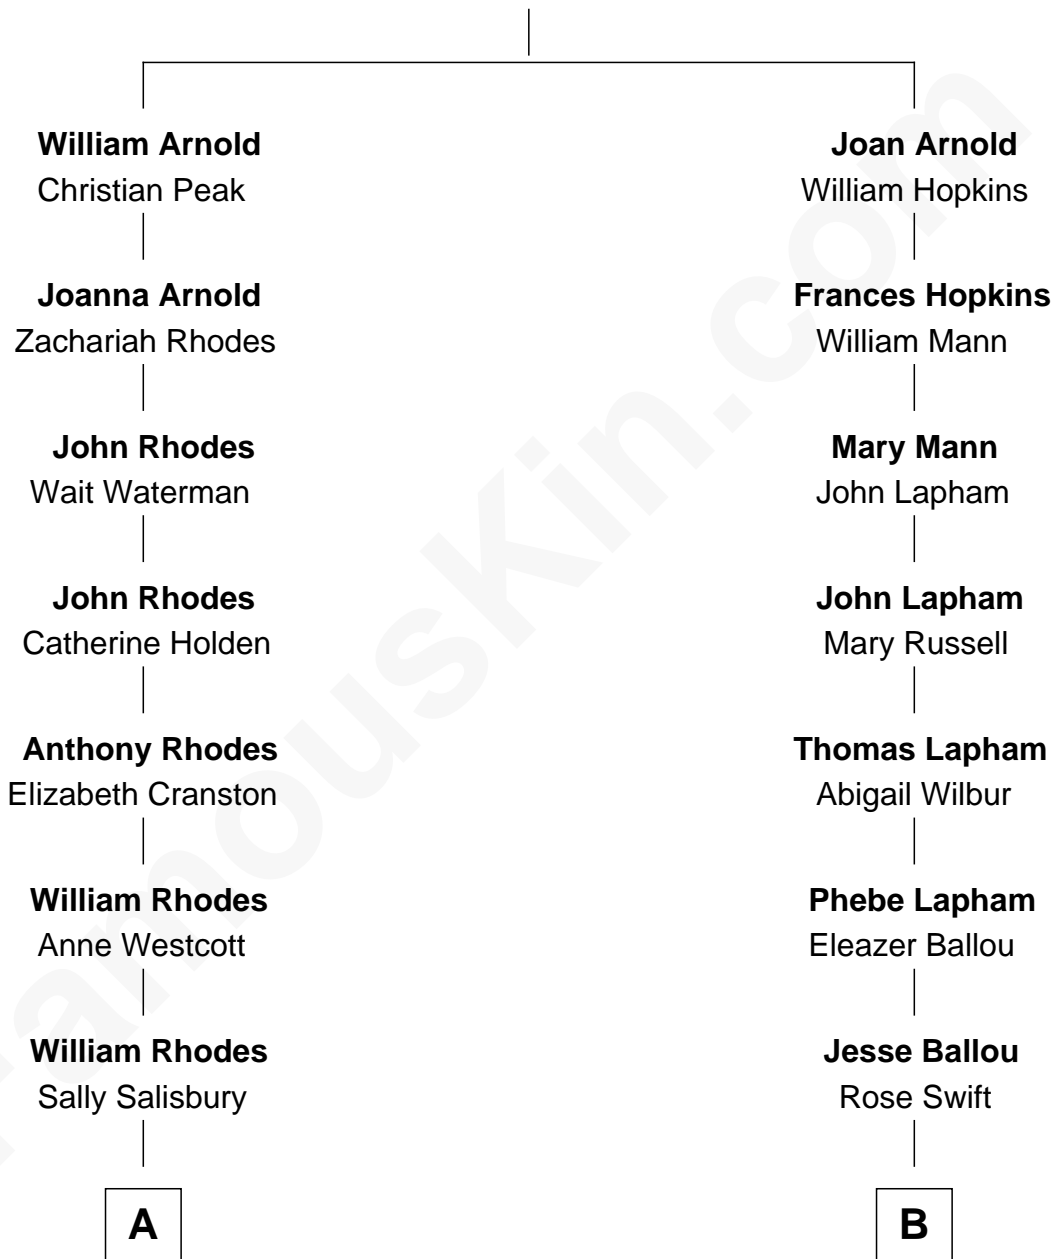

FamousKin.com Relationship Chart of

Sarah Palin

9th Governor of Alaska

12th cousin 2 times removed of

Brandon Routh

TV and Movie Actor

Nicholas Arnold

Alice Gully

A

Charles W. Rhodes

Jane Goodrich

Alma Miranda Rhodes

James W. Heath

Charles R. Heath

Alice Adeline Oriel

Charles Francis Heath