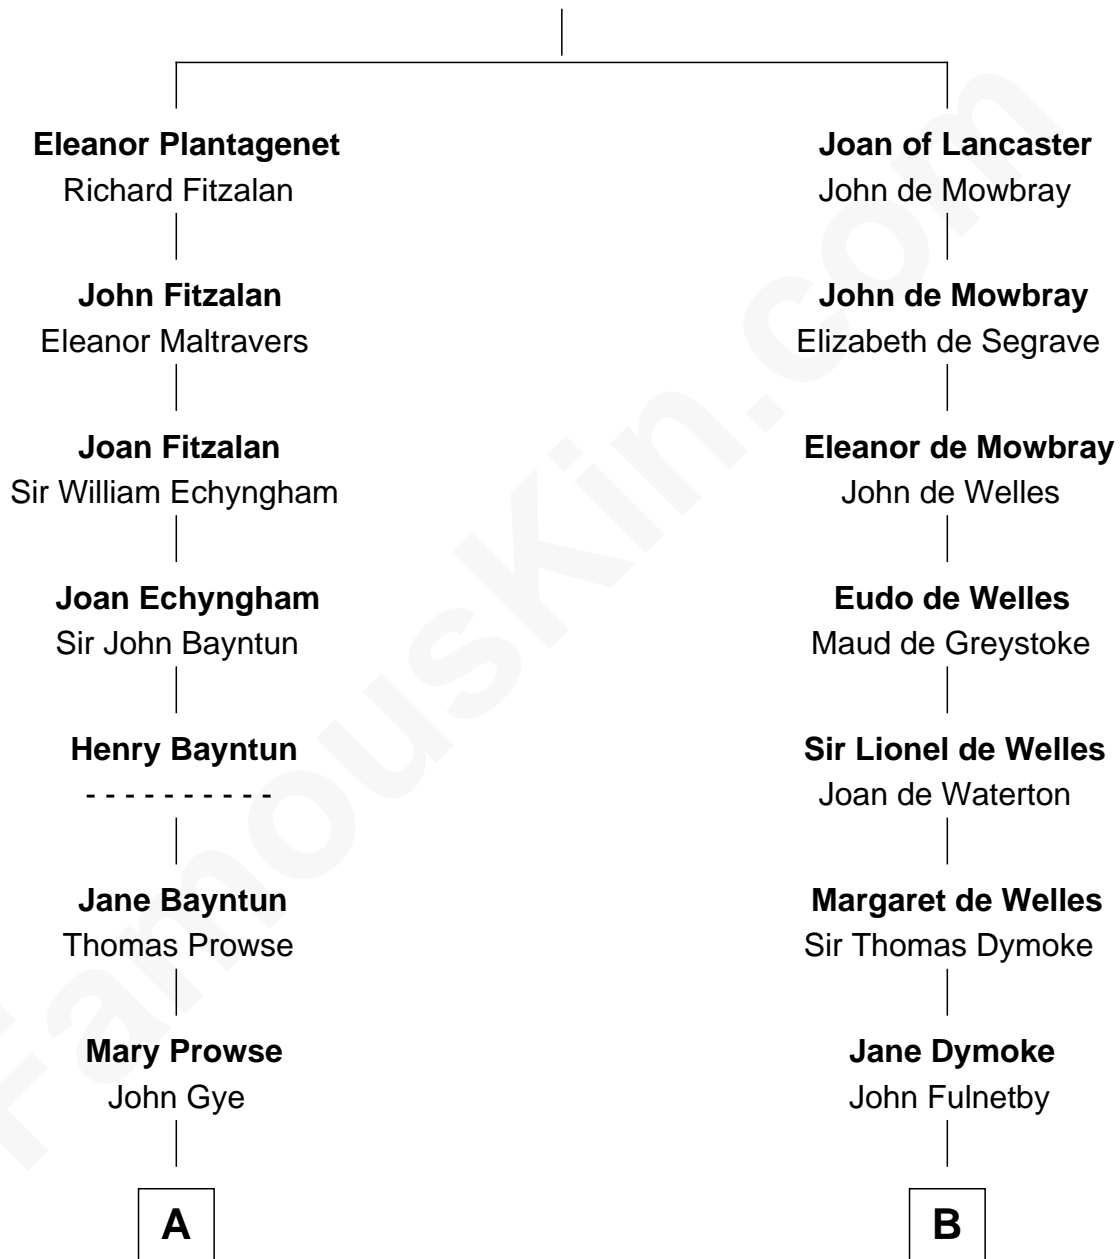

FamousKin.com

Relationship Chart of Sarah Palin

9th Governor of Alaska

19th cousin 2 times removed of

Owen Brewster

54th Governor of Maine

Henry Plantagenet
Maud de Chaworth

C

Nellie Marie Brandt
Charles Francis Heath

Charles Richard Heath
Sarah Sheeran

Sarah Palin
9th Governor of Alaska

D

Abiezer Bridges
Deborah Stover

Rev. Otis Bridges
Margaret Owen

Owen W. Bridges
Lydia A. -----

Carrie S. Bridges
William Edmund Brewster

Owen Brewster
54th Governor of Maine

FamousKin.com