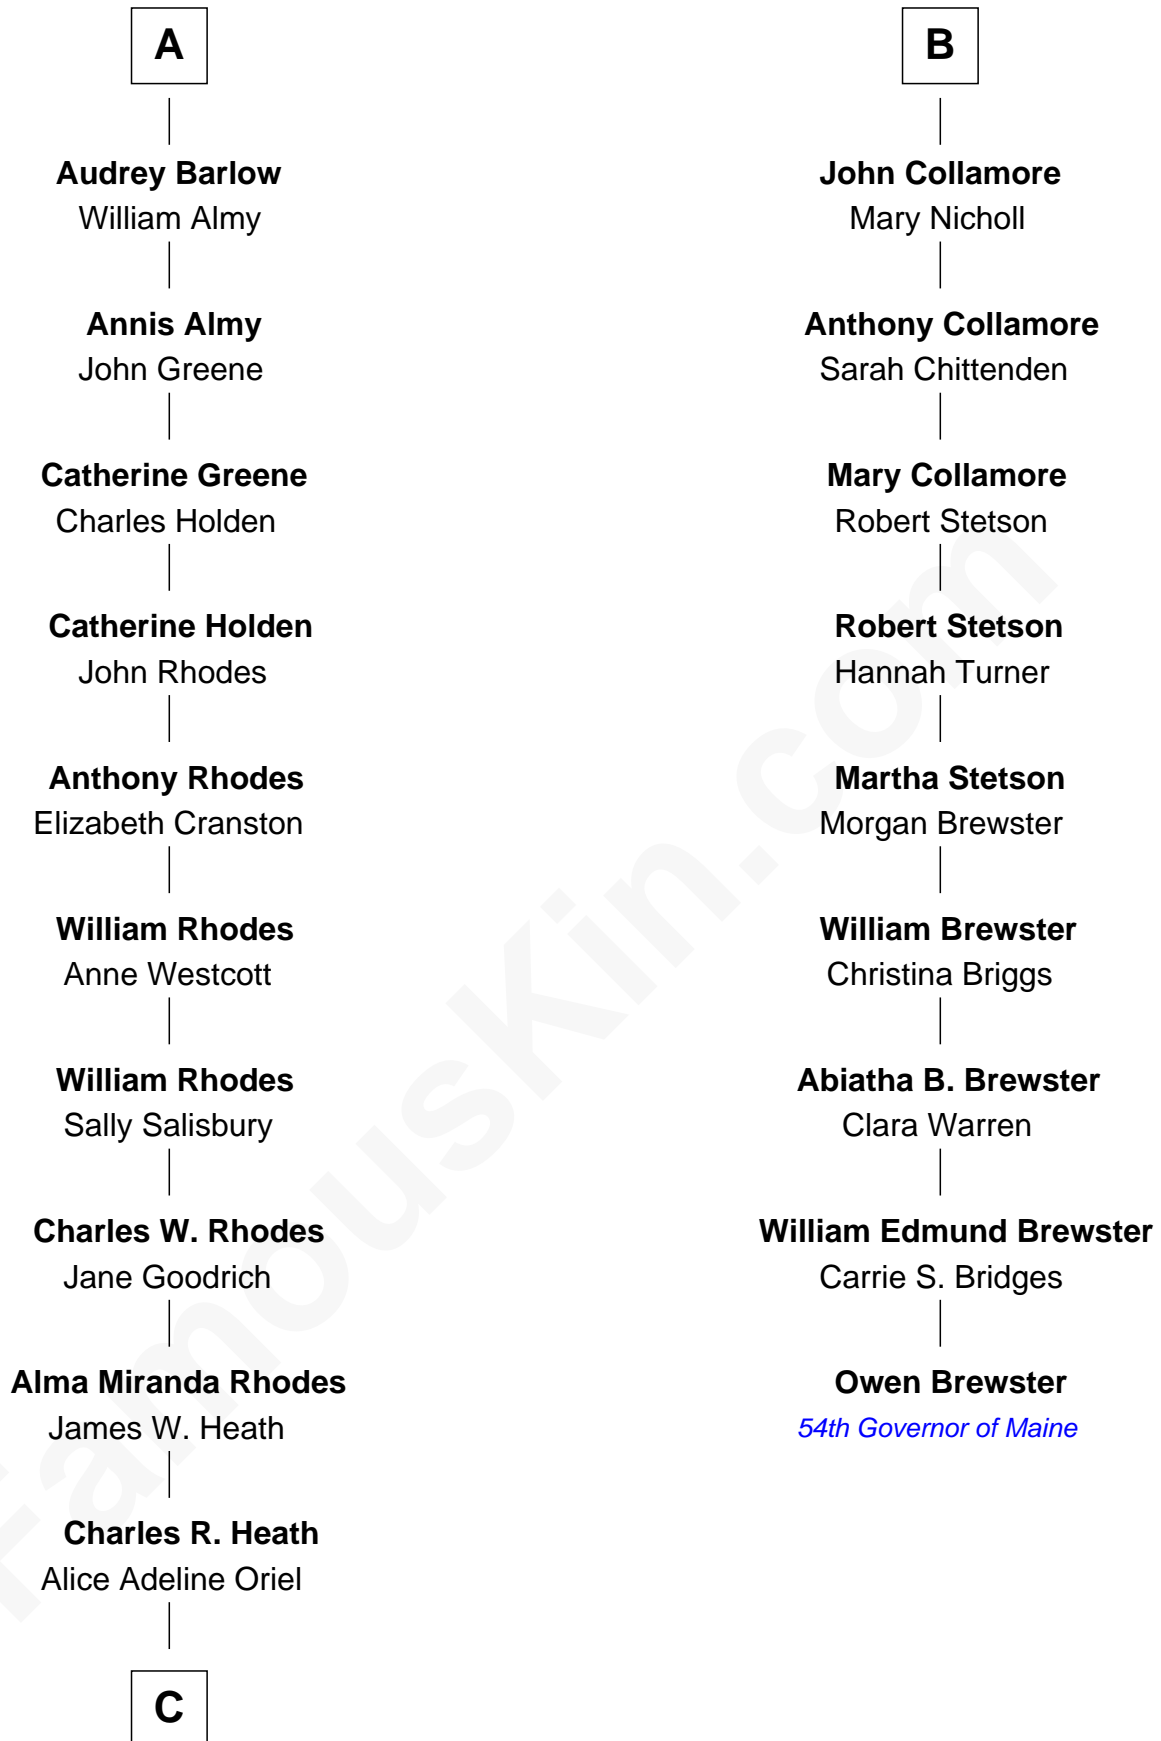

FamousKin.com Relationship Chart of

Sarah Palin

9th Governor of Alaska

15th cousin 4 times removed of

Owen Brewster

54th Governor of Maine

C

—
Charles Francis Heath

Nellie Marie Brandt

—
Charles Richard Heath

Sarah Sheeran

—
Sarah Palin

9th Governor of Alaska

FamousKin.com