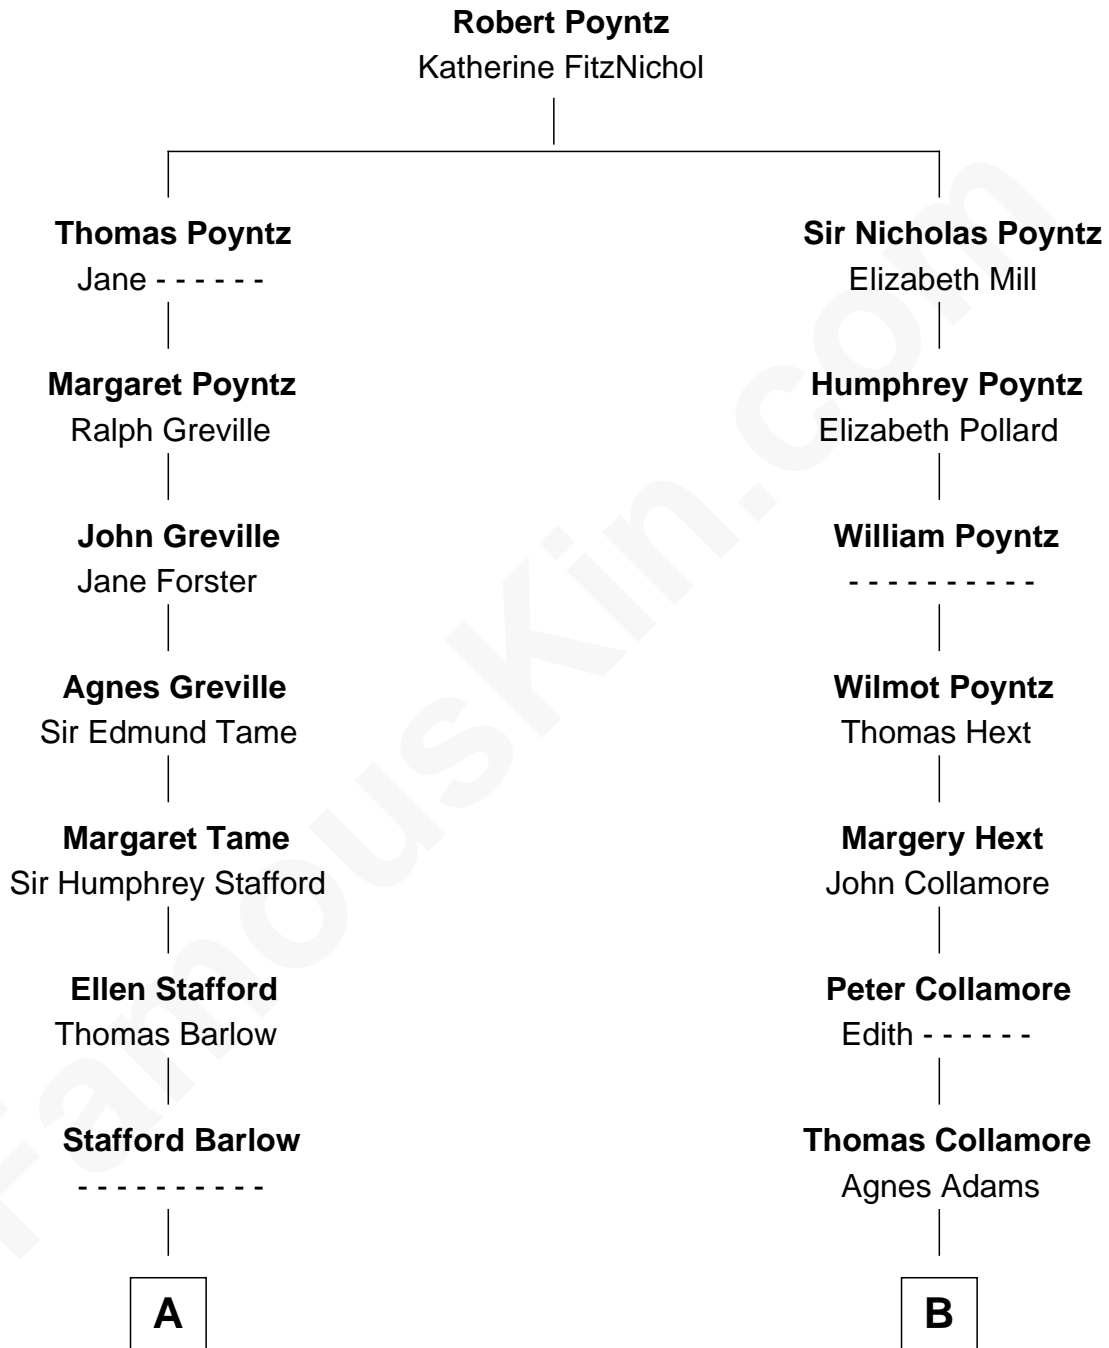

FamousKin.com Relationship Chart of

Sarah Palin

9th Governor of Alaska

15th cousin 4 times removed of

Owen Brewster

54th Governor of Maine

C

—
Charles Francis Heath

Nellie Marie Brandt

—
Charles Richard Heath

Sarah Sheeran

—
Sarah Palin

9th Governor of Alaska

FamousKin.com