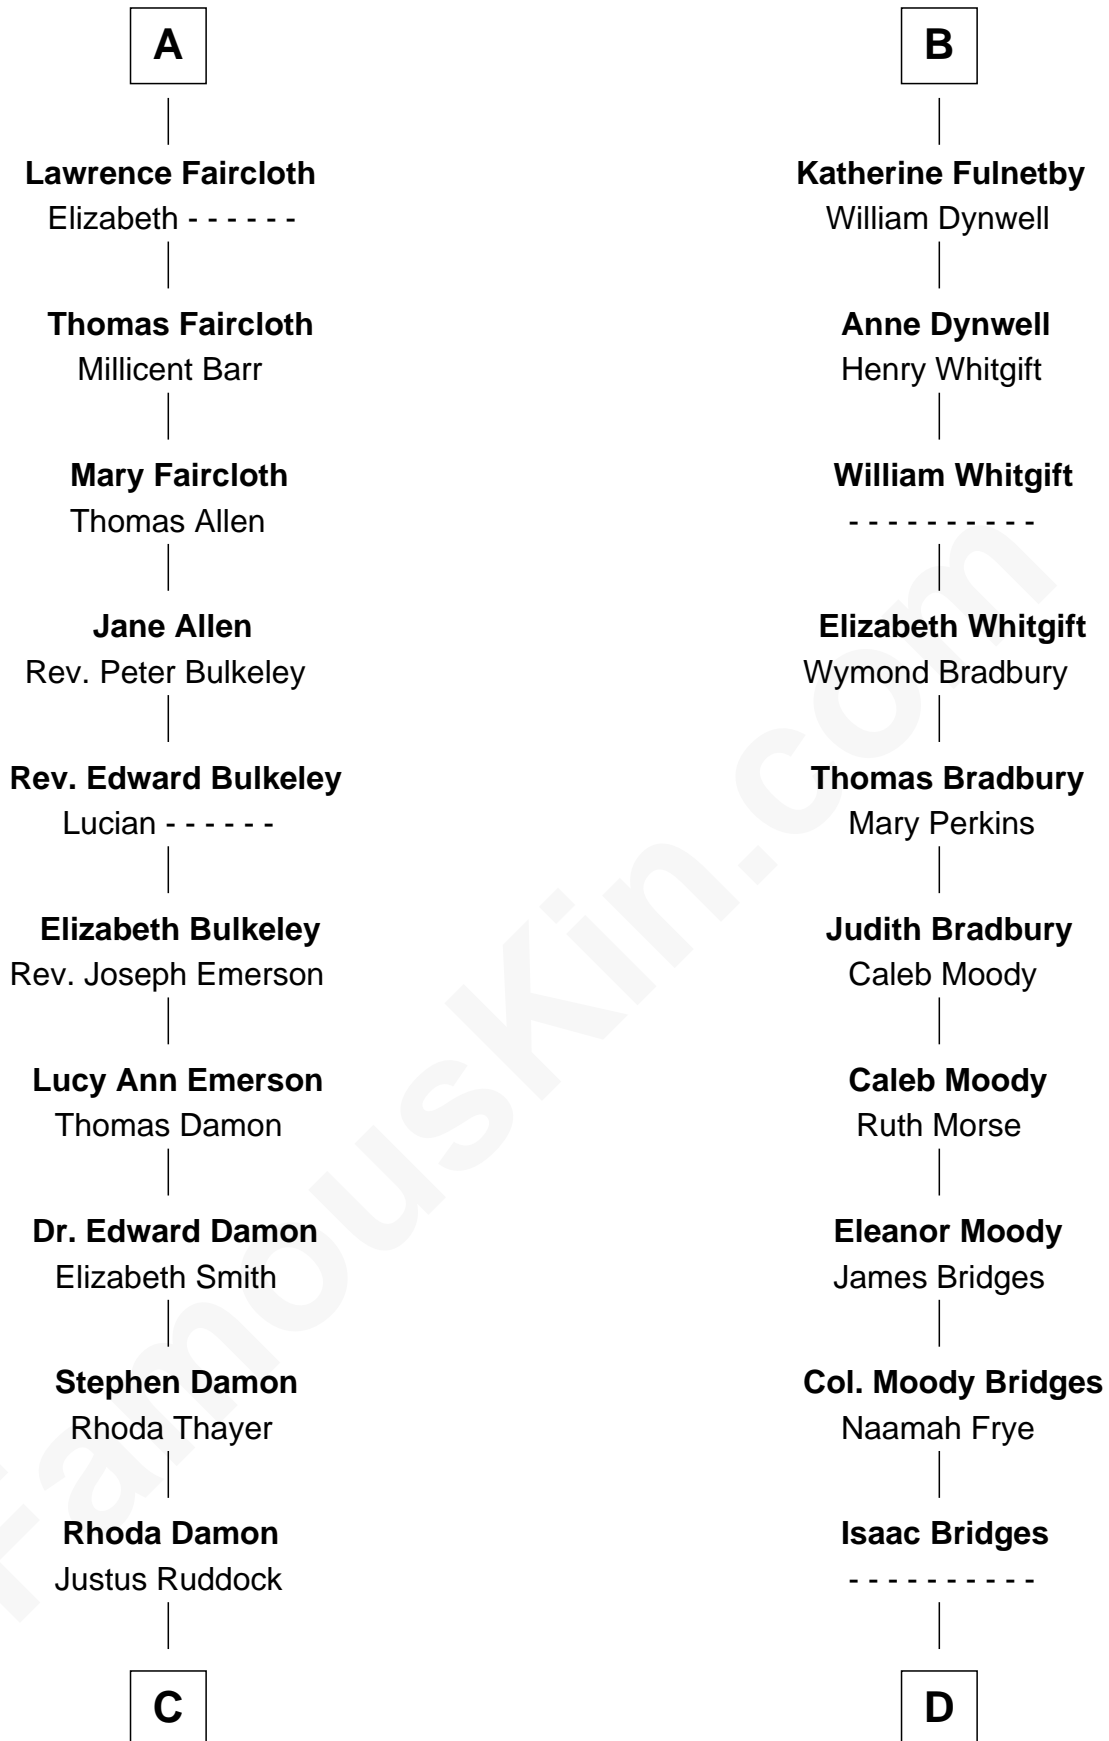

# FamousKin.com Relationship Chart of

**Sarah Palin**

*9th Governor of Alaska*

21st cousin of

**Owen Brewster**

*54th Governor of Maine*

**Sir William de Ros**

Eustache Fitz Ralph

**C**

**Thomas S. Ruddock**  
Maria Nancy Newell

**May Belle Ruddock**  
Henry Charles Brandt

**Nellie Marie Brandt**  
Charles Francis Heath

**Charles Richard Heath**  
Sarah Sheeran

**Sarah Palin**  
*9th Governor of Alaska*

**D**

**Abiezer Bridges**  
Deborah Stover

**Rev. Otis Bridges**  
Margaret Owen

**Owen W. Bridges**  
Lydia A. -----

**Carrie S. Bridges**  
William Edmund Brewster

**Owen Brewster**  
*54th Governor of Maine*