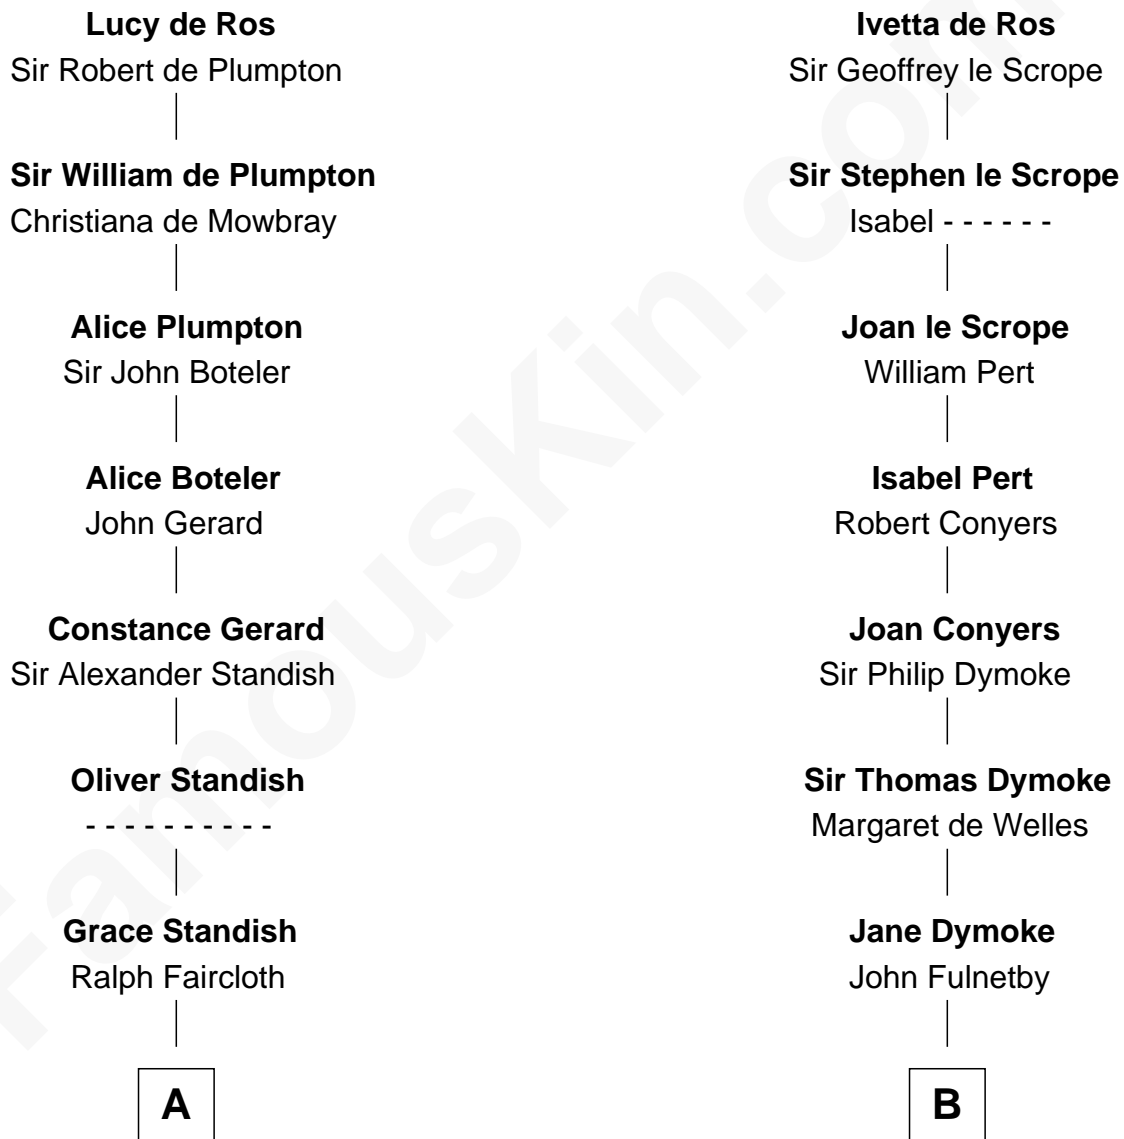

# FamousKin.com Relationship Chart of

**Sarah Palin**

*9th Governor of Alaska*

21st cousin of

**Owen Brewster**

*54th Governor of Maine*

**Sir William de Ros**

Eustache Fitz Ralph

**C**

**Thomas S. Ruddock**  
Maria Nancy Newell

**May Belle Ruddock**  
Henry Charles Brandt

**Nellie Marie Brandt**  
Charles Francis Heath

**Charles Richard Heath**  
Sarah Sheeran

**Sarah Palin**  
*9th Governor of Alaska*

**D**

**Abiezer Bridges**  
Deborah Stover

**Rev. Otis Bridges**  
Margaret Owen

**Owen W. Bridges**  
Lydia A. -----

**Carrie S. Bridges**  
William Edmund Brewster

**Owen Brewster**  
*54th Governor of Maine*