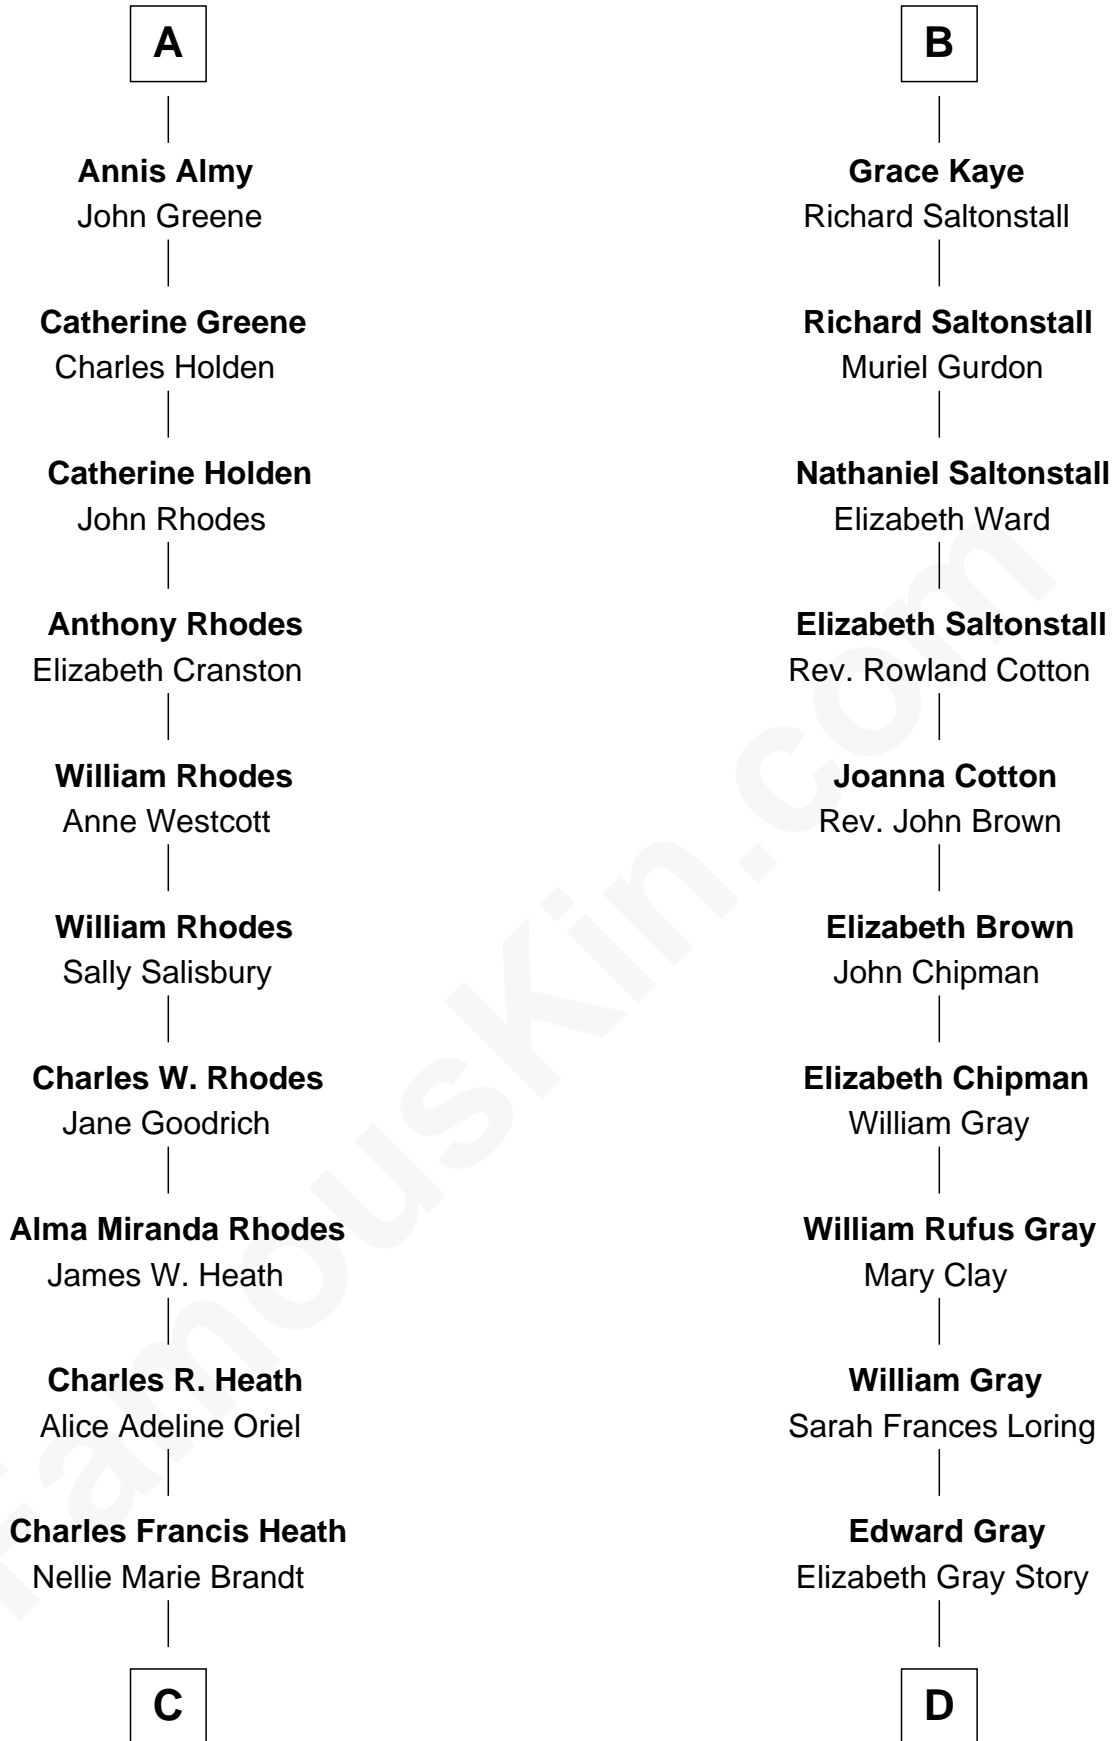

# FamousKin.com Relationship Chart of

**Sarah Palin**

*9th Governor of Alaska*

18th cousin 1 time removed of

**Story Musgrave**

*NASA Astronaut*

**Sir Thomas Aylesbury**

Katherine Pabenham

**Eleanor Aylesbury**  
Sir Humphrey Stafford

**Humphrey Stafford**  
Katherine Fray

**Sir Humphrey Stafford**  
Margaret Fogge

**Sir Humphrey Stafford**  
Margaret Tame

**Ellen Stafford**  
Thomas Barlow

**Stafford Barlow**  
-----

**Audrey Barlow**  
William Almy

**A**

**Isabel Aylesbury**  
Sir Thomas Chaworth

**Elizabeth Chaworth**  
Sir William FitzWilliam

**Isabel FitzWilliam**  
Richard Wentworth

**Matthew Wentworth**  
Elizabeth Woodruffe

**Beatrice Wentworth**  
Arthur Kaye

**John Kaye**  
Dorothy Mauleverer

**Robert Kaye**  
Anne Flower

**B**

**C**

**Charles Richard Heath**

Sarah Sheeran

**Sarah Palin**