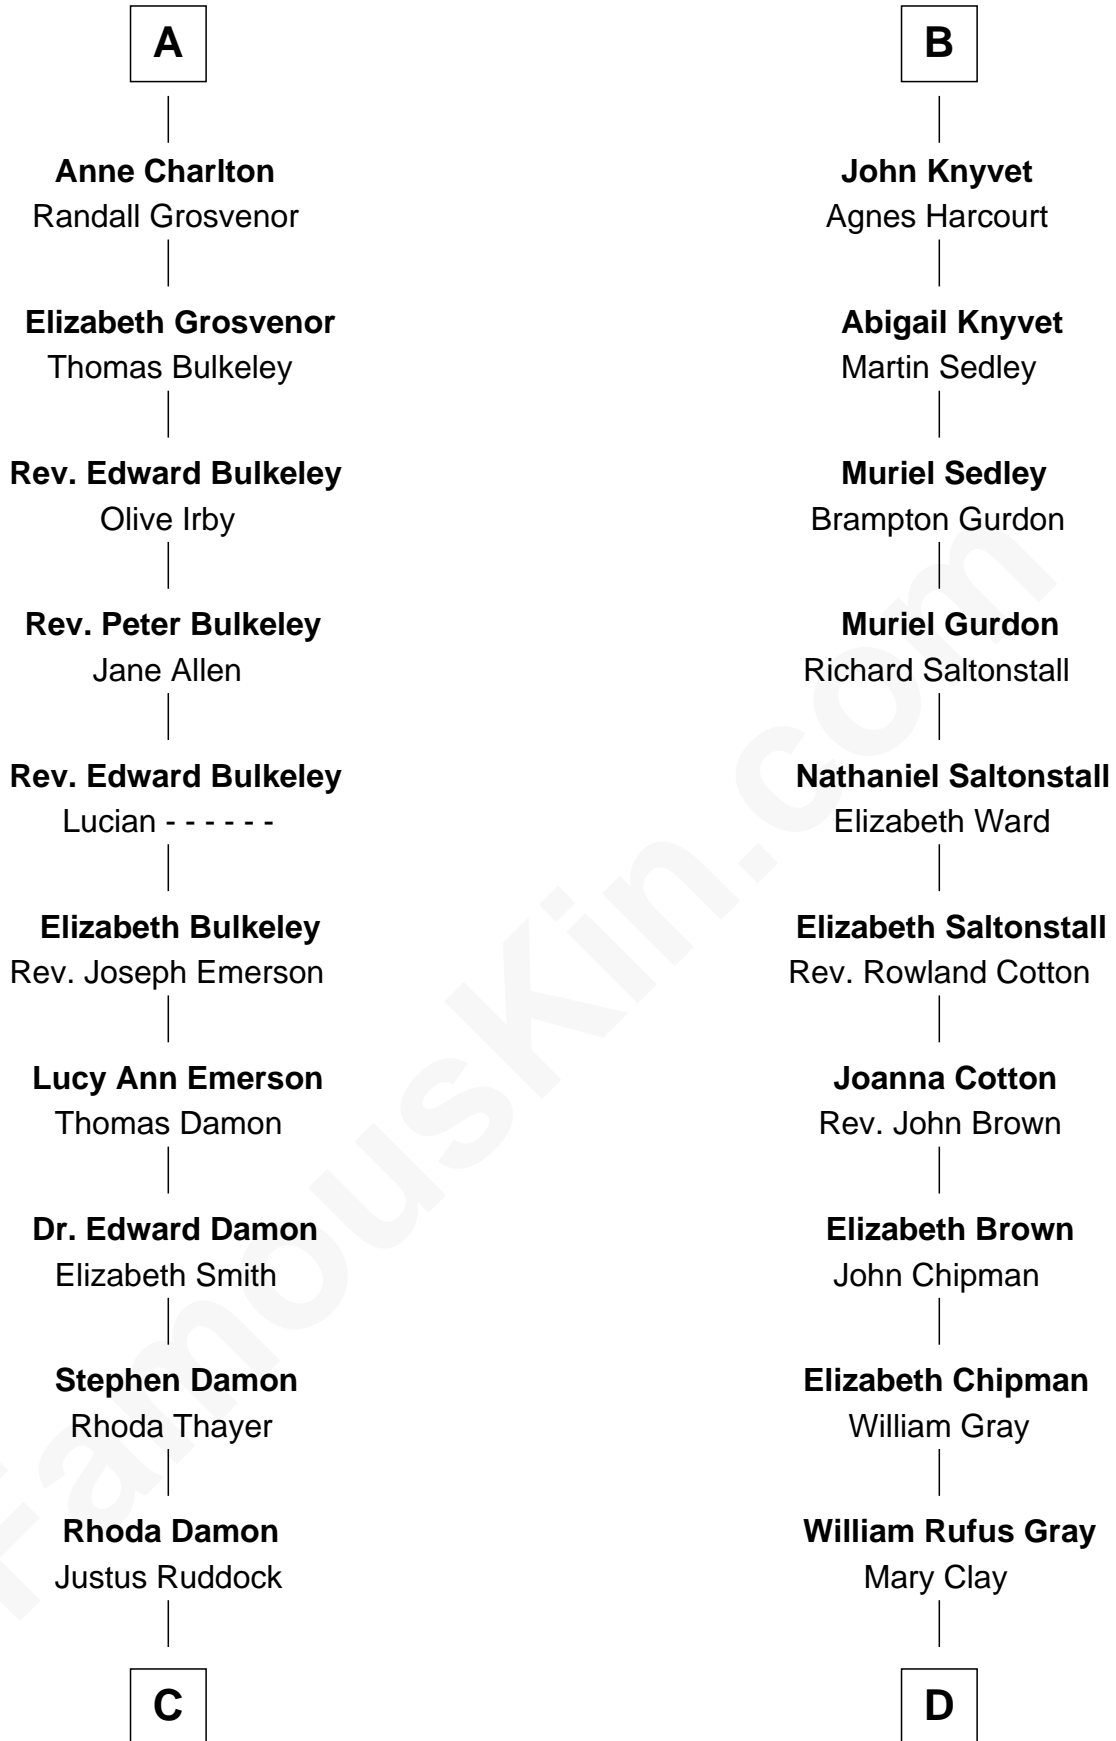

# FamousKin.com Relationship Chart of

**Sarah Palin**

*9th Governor of Alaska*

21st cousin of

**Story Musgrave**

*NASA Astronaut*

**Sir Alan la Zouche**

Eleanor de Segrave

**C**

**Thomas S. Ruddock**

Maria Nancy Newell

**May Belle Ruddock**

Henry Charles Brandt

**Nellie Marie Brandt**

Charles Francis Heath

**Charles Richard Heath**

Sarah Sheeran

**Sarah Palin**

*9th Governor of Alaska*

**D**

**William Gray**

Sarah Frances Loring

**Edward Gray**

Elizabeth Gray Story