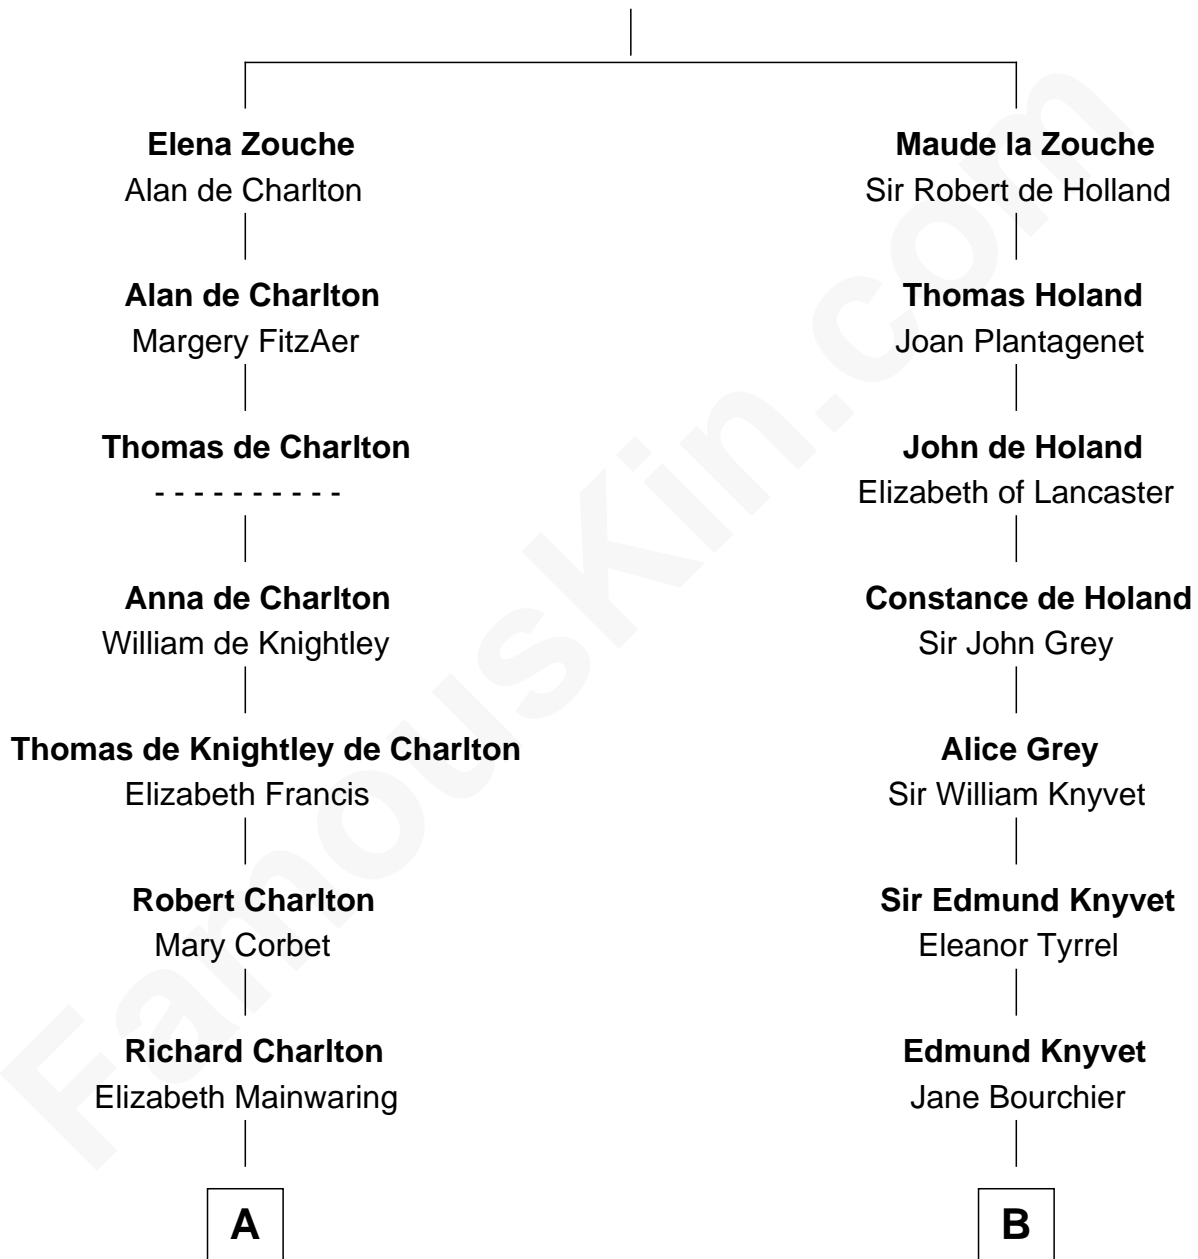

# FamousKin.com Relationship Chart of

**Sarah Palin**

*9th Governor of Alaska*

21st cousin of

**Story Musgrave**

*NASA Astronaut*

**Sir Alan la Zouche**

Eleanor de Segrave

**C**

**Thomas S. Ruddock**

Maria Nancy Newell

**May Belle Ruddock**

Henry Charles Brandt

**Nellie Marie Brandt**

Charles Francis Heath

**Charles Richard Heath**

Sarah Sheeran

**Sarah Palin**

*9th Governor of Alaska*

**D**

**William Gray**

Sarah Frances Loring

**Edward Gray**

Elizabeth Gray Story

**Marguerite Gray**

John Butler Swann

**Marguerite Swann**

Percy Musgrave

**Story Musgrave**

*NASA Astronaut*

FamousKin.com