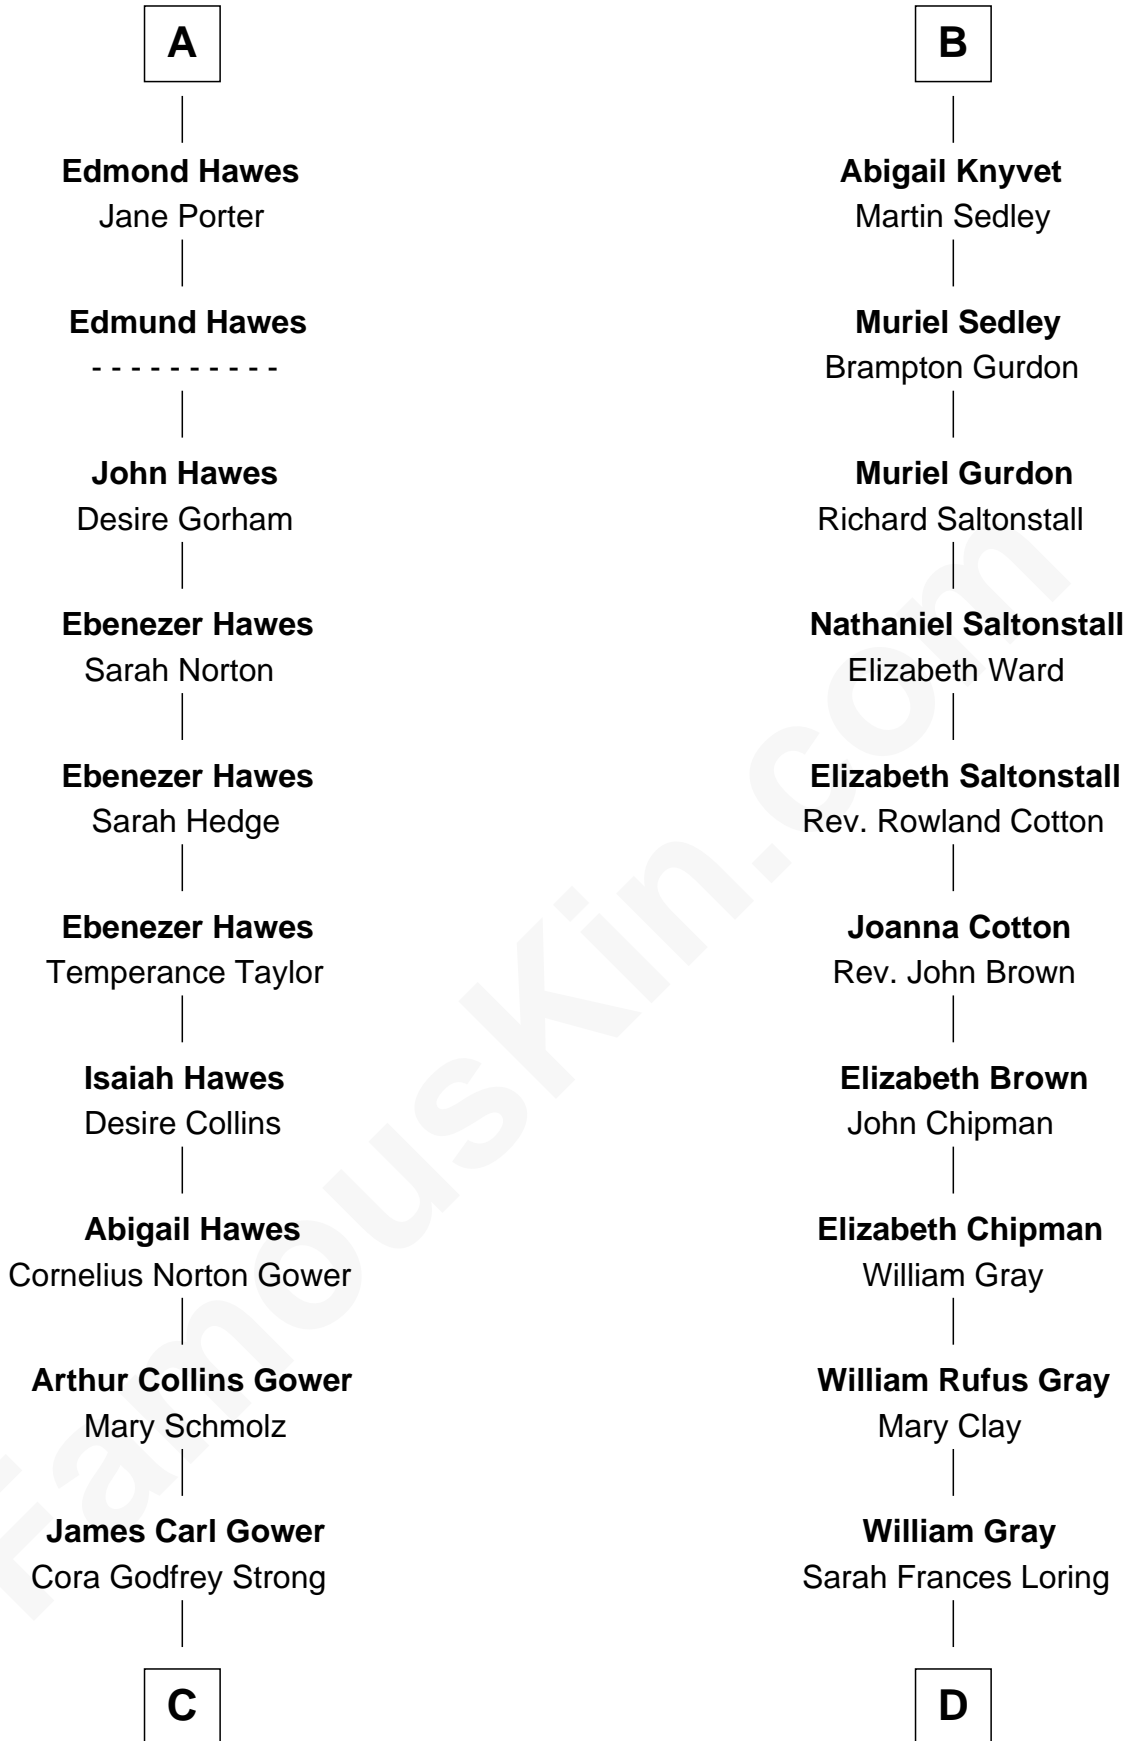

# FamousKin.com Relationship Chart of

**Sarah Palin**

*9th Governor of Alaska*

19th cousin 1 time removed of

**Story Musgrave**

*NASA Astronaut*

**Sir John Howard**

Alice de Bois

**William Hawes**  
Ursula Colles

**A**

**Sir Robert Howard**  
Margaret de Scales

**Sir John Howard**  
Alice Tendring

**Sir Robert Howard**  
Margaret Mowbray

**Sir John Howard**  
Margaret Chedworth

**Katherine Howard**  
Sir John Bouchier

**Jane Bouchier**  
Edmund Knyvet

**John Knyvet**  
Agnes Harcourt

**B**

**C**

**Helen Louise Gower**  
Clement James Sheeran

**Sarah Sheeran**  
Charles Richard Heath

**Sarah Palin**  
*9th Governor of Alaska*

**D**

**Edward Gray**  
Elizabeth Gray Story

**Marguerite Gray**  
John Butler Swann

**Marguerite Swann**  
Percy Musgrave

**Story Musgrave**  
*NASA Astronaut*

FamousKin.com