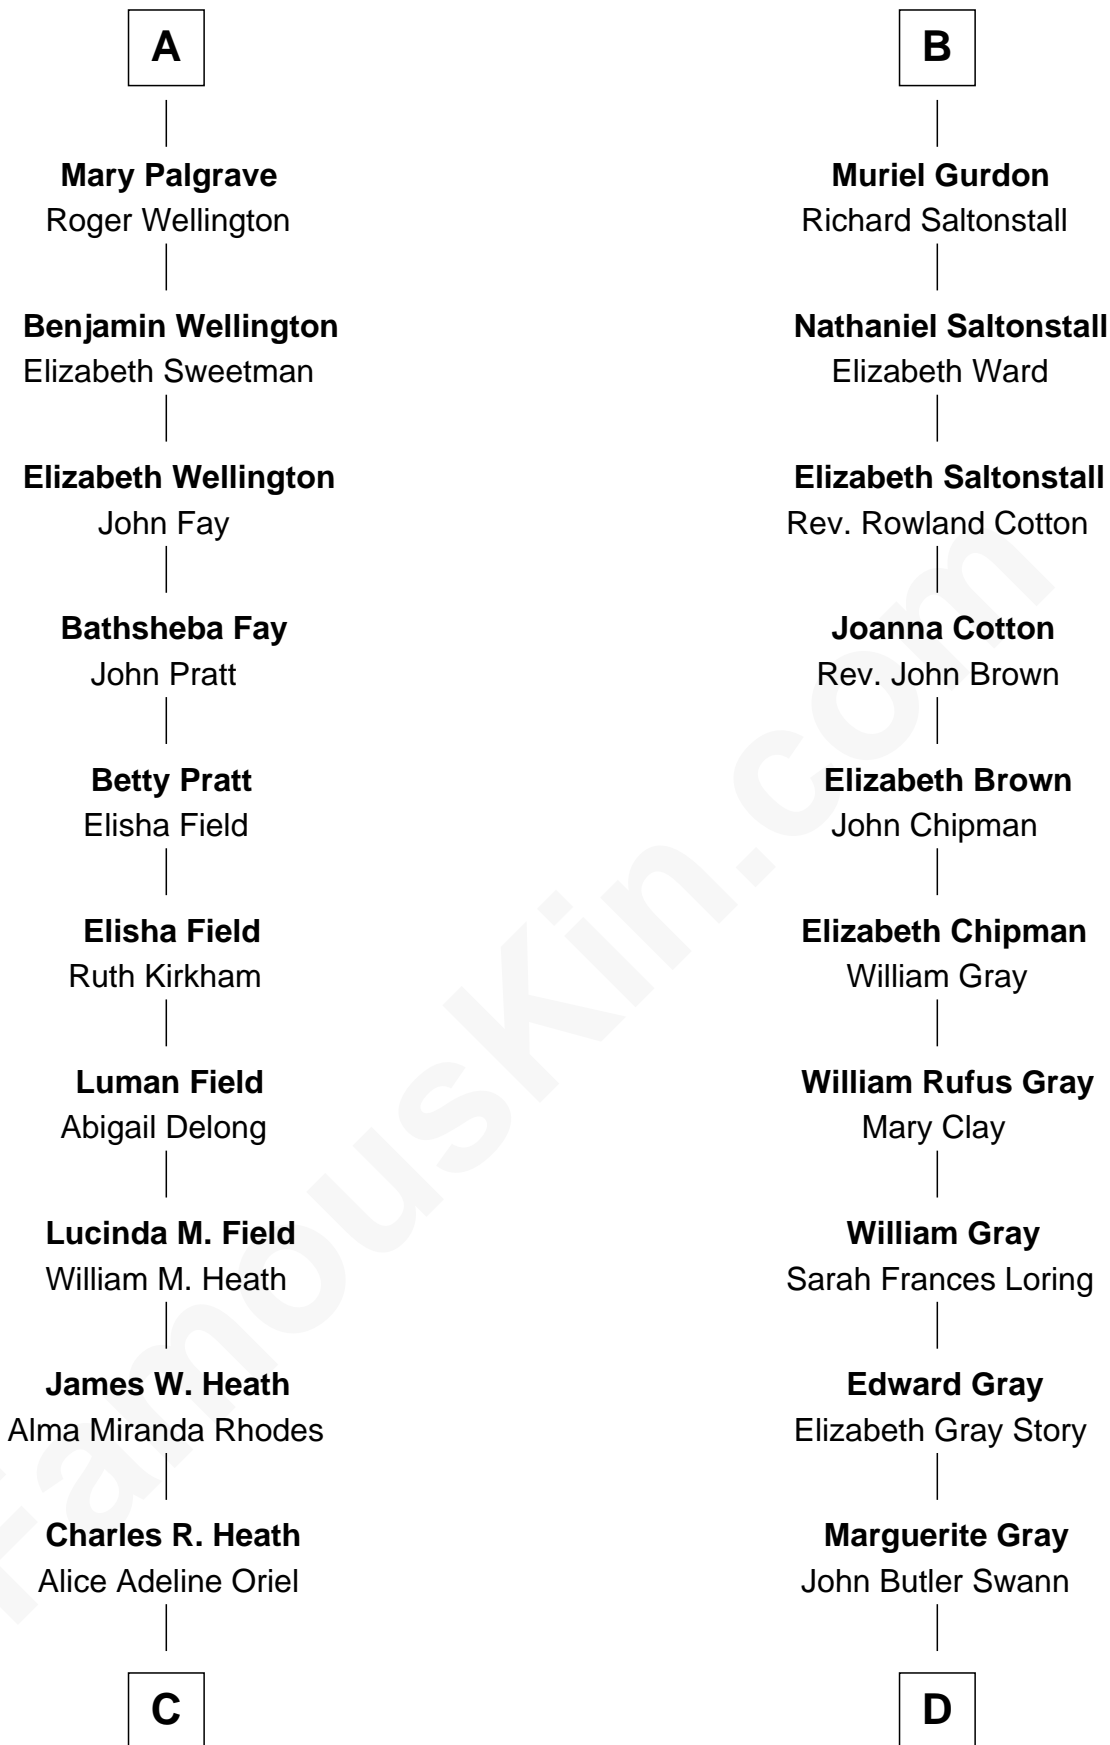

FamousKin.com Relationship Chart of

Sarah Palin

9th Governor of Alaska

18th cousin 1 time removed of

Story Musgrave

NASA Astronaut

Elizabeth Fitzalan

with husband
Sir Robert Goushill

with husband
Sir Thomas Mowbray

Elizabeth Goushill
Sir Robert Wingfield

Margaret Mowbray
Sir Robert Howard

Elizabeth Wingfield
Sir William Brandon

Sir John Howard
Margaret Chedworth

Eleanor Brandon
John Glemham

Katherine Howard
Sir John Bouchier

Anne Glemham
Henry Palgrave

Jane Bouchier
Edmund Knyvet

Thomas Palgrave
Alice Gunton

John Knyvet
Agnes Harcourt

Rev. Edward Palgrave

Abigail Knyvet
Martin Sedley

Dr. Richard Palgrave
Anna -----

Muriel Sedley
Brampton Gurdon

A

B

FamousKin.com