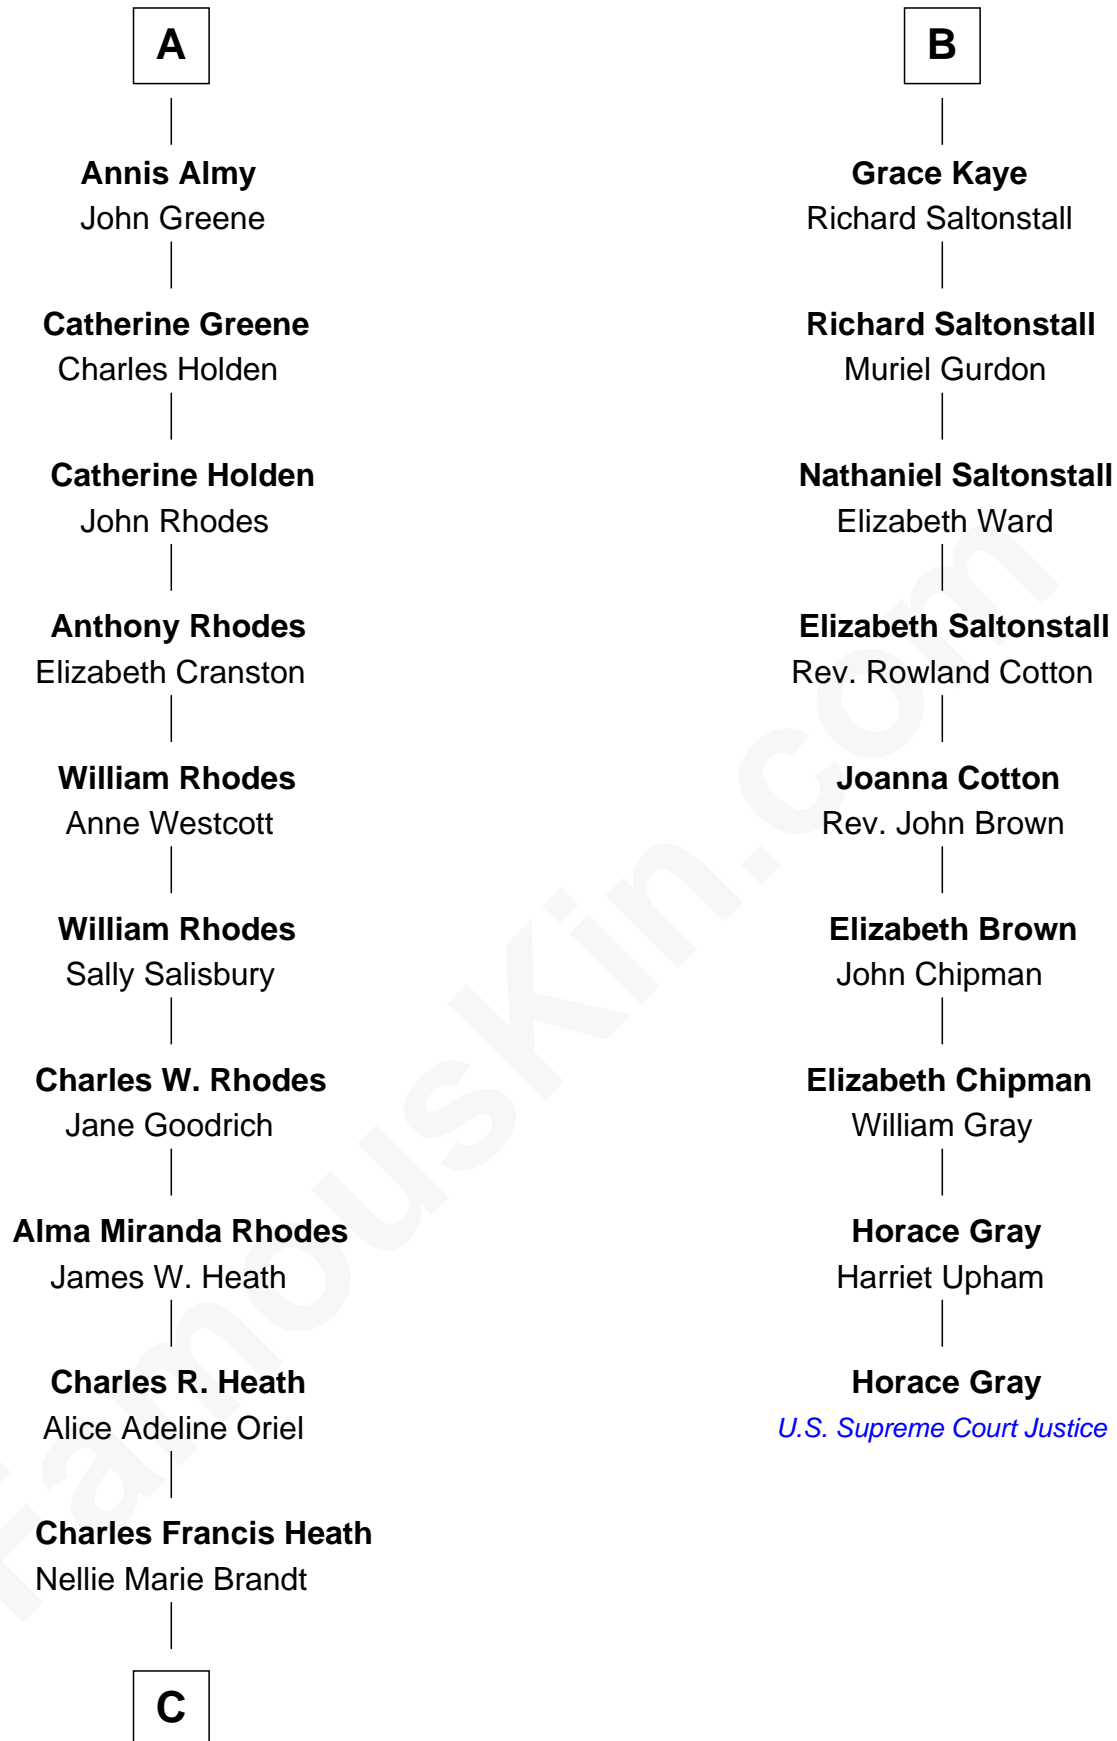

# FamousKin.com Relationship Chart of

**Sarah Palin**

*9th Governor of Alaska*

15th cousin 3 times removed of

**Horace Gray**

*U.S. Supreme Court Justice*

**Sir Thomas Aylesbury**

Katherine Pabenham

**Eleanor Aylesbury**  
Sir Humphrey Stafford

**Humphrey Stafford**  
Katherine Fray

**Sir Humphrey Stafford**  
Margaret Fogge

**Sir Humphrey Stafford**  
Margaret Tame

**Ellen Stafford**  
Thomas Barlow

**Stafford Barlow**  
-----

**Audrey Barlow**  
William Almy

**A**

**Isabel Aylesbury**  
Sir Thomas Chaworth

**Elizabeth Chaworth**  
Sir William FitzWilliam

**Isabel FitzWilliam**  
Richard Wentworth

**Matthew Wentworth**  
Elizabeth Woodruffe

**Beatrice Wentworth**  
Arthur Kaye

**John Kaye**  
Dorothy Mauleverer

**Robert Kaye**  
Anne Flower

**B**

**C**

Charles Richard Heath

Sarah Sheeran

Sarah Palin