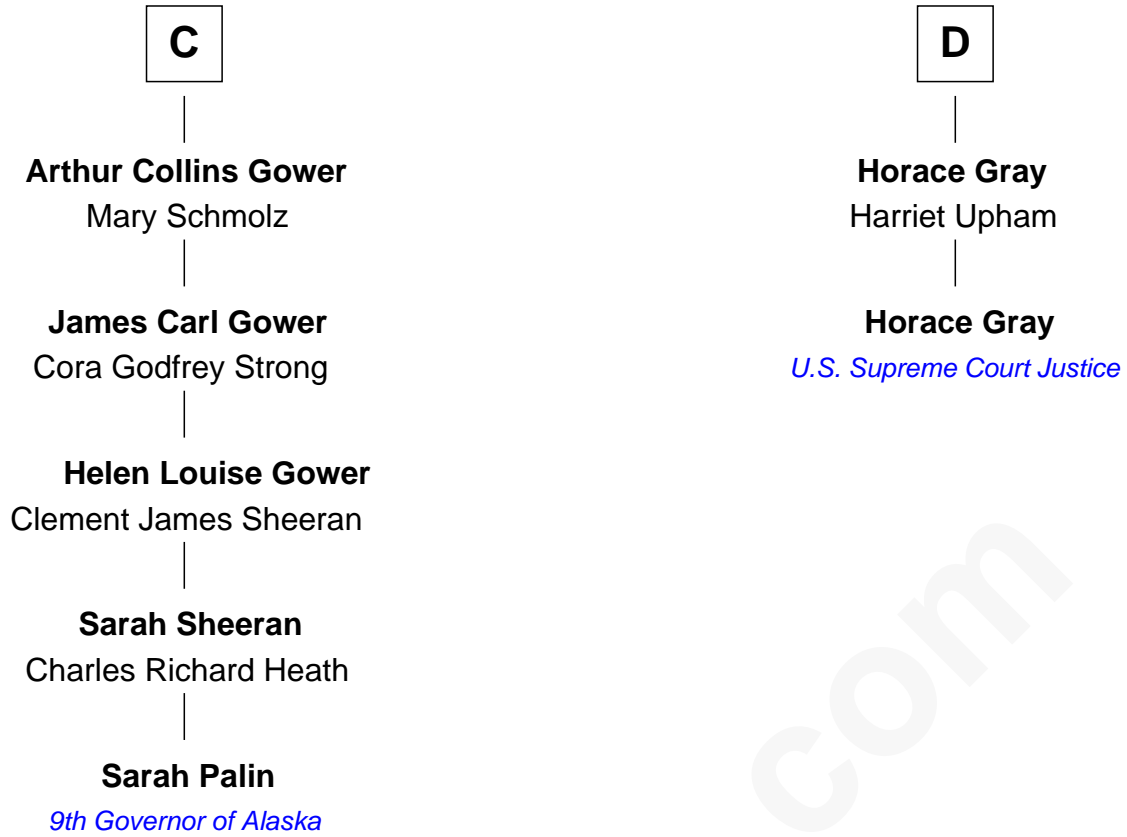

# FamousKin.com Relationship Chart of

**Sarah Palin**

*9th Governor of Alaska*

18th cousin 3 times removed of

**Horace Gray**

*U.S. Supreme Court Justice*

**Sir Robert de Ros**

Isabel de Aubeney

FamousKin.com