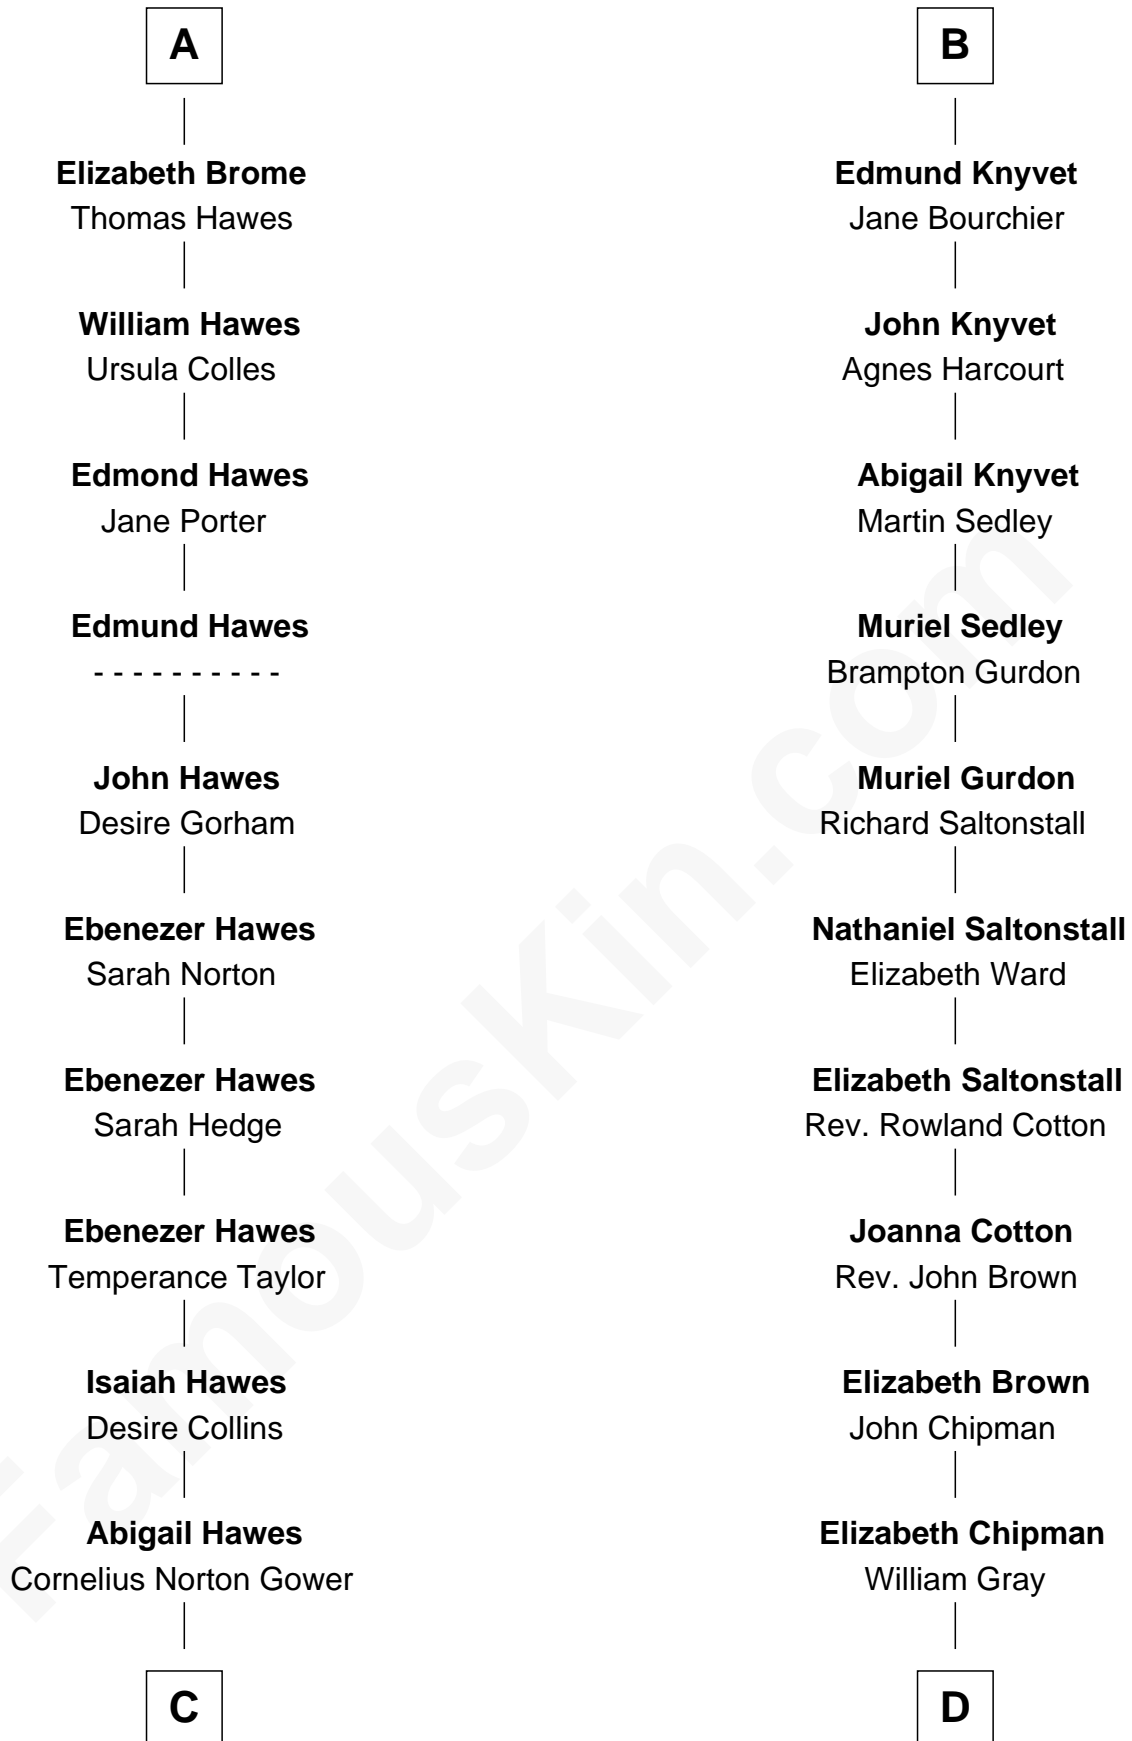

# FamousKin.com Relationship Chart of

**Sarah Palin**

*9th Governor of Alaska*

18th cousin 3 times removed of

**Horace Gray**

*U.S. Supreme Court Justice*

**Sir Robert de Ros**

Isabel de Aubeney

FamousKin.com