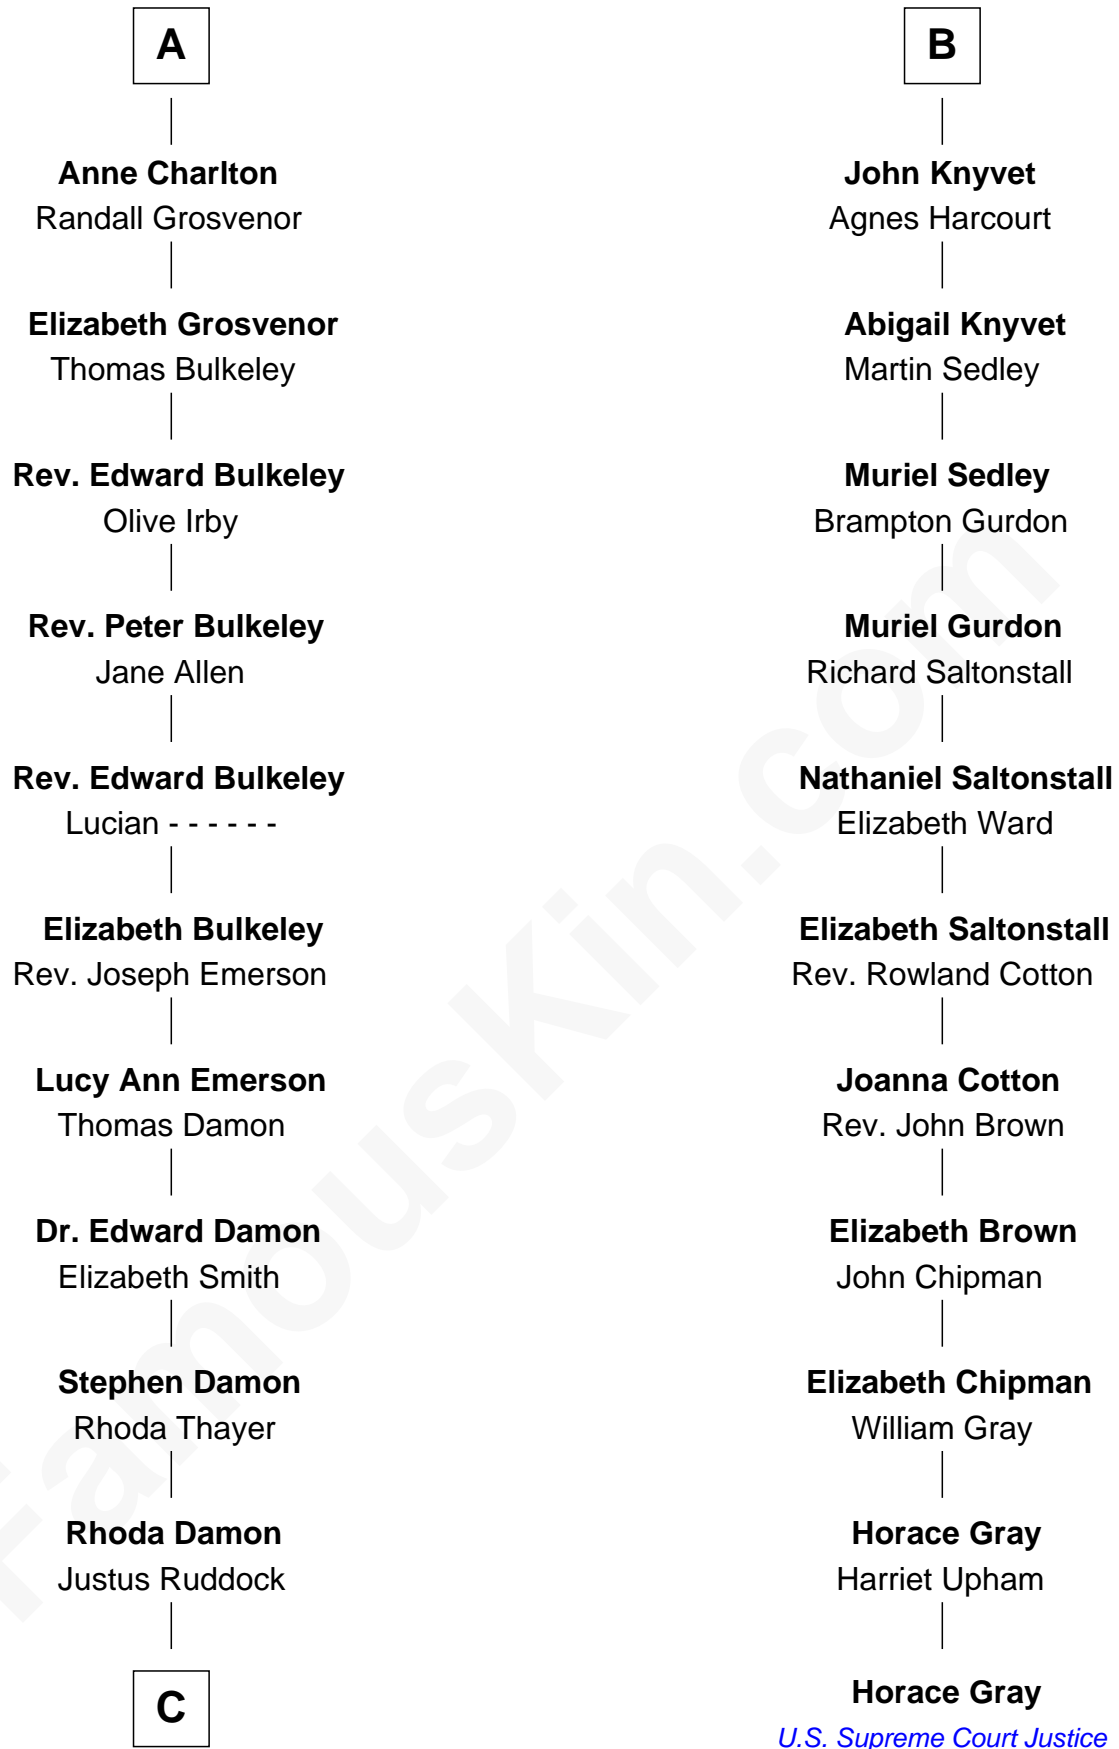

FamousKin.com Relationship Chart of

Sarah Palin

9th Governor of Alaska

17th cousin 4 times removed of

Horace Gray

U.S. Supreme Court Justice

Sir Alan la Zouche

Eleanor de Segrave