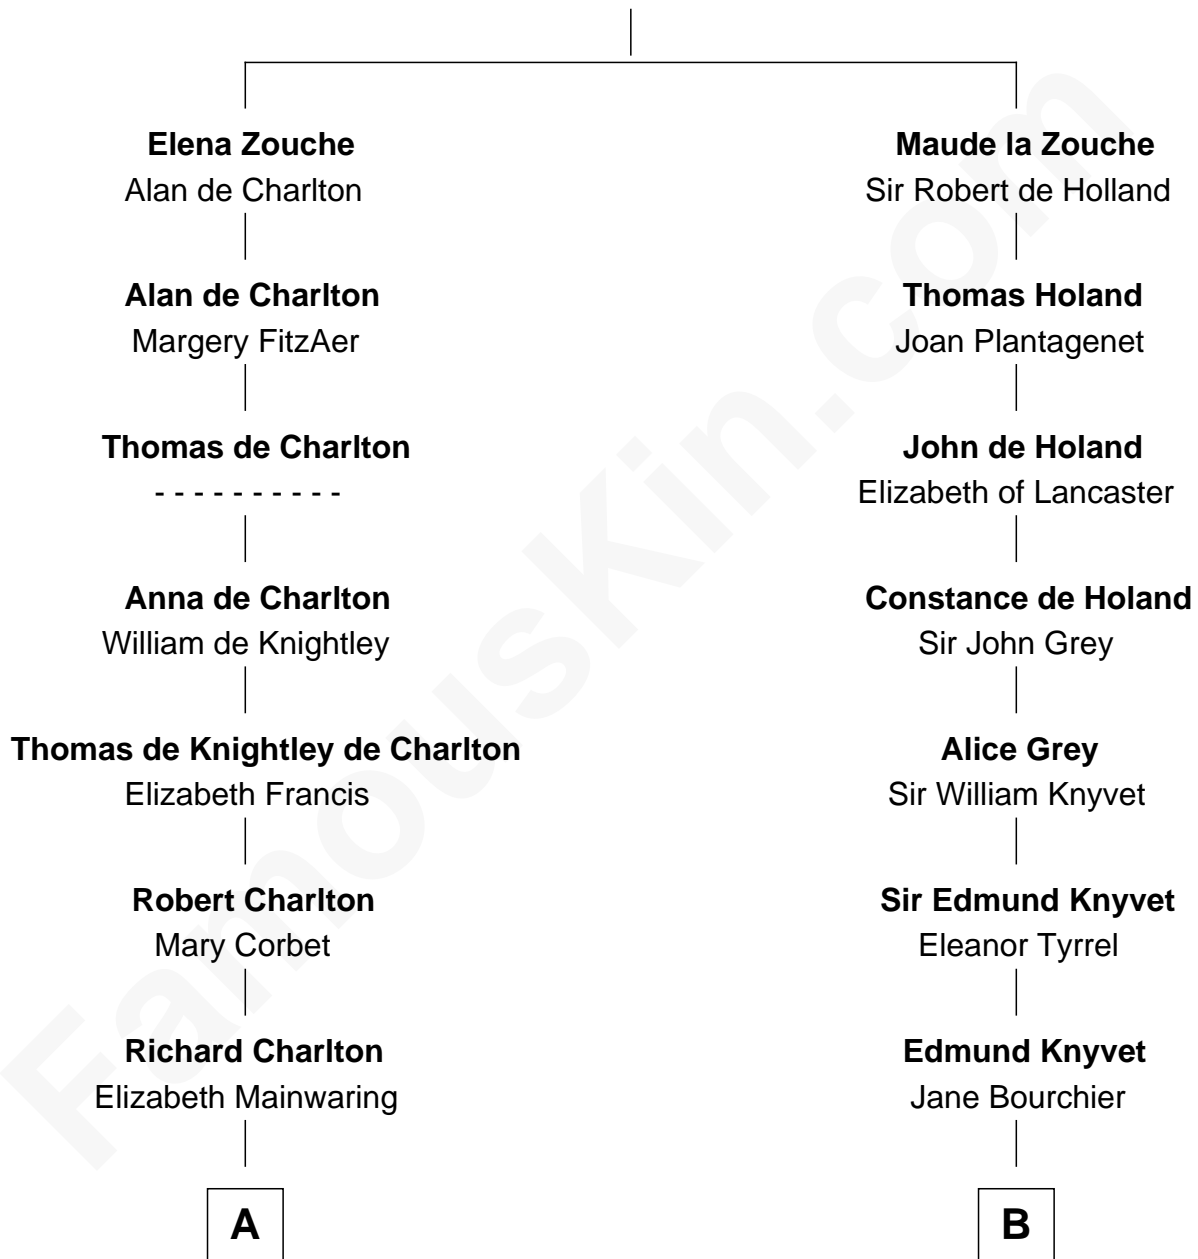

FamousKin.com Relationship Chart of

Sarah Palin

9th Governor of Alaska

17th cousin 4 times removed of

Horace Gray

U.S. Supreme Court Justice

Sir Alan la Zouche

Eleanor de Segrave

C

Thomas S. Ruddock

Maria Nancy Newell

May Belle Ruddock

Henry Charles Brandt

Nellie Marie Brandt

Charles Francis Heath

Charles Richard Heath

Sarah Sheeran

Sarah Palin

9th Governor of Alaska

FamousKin.com