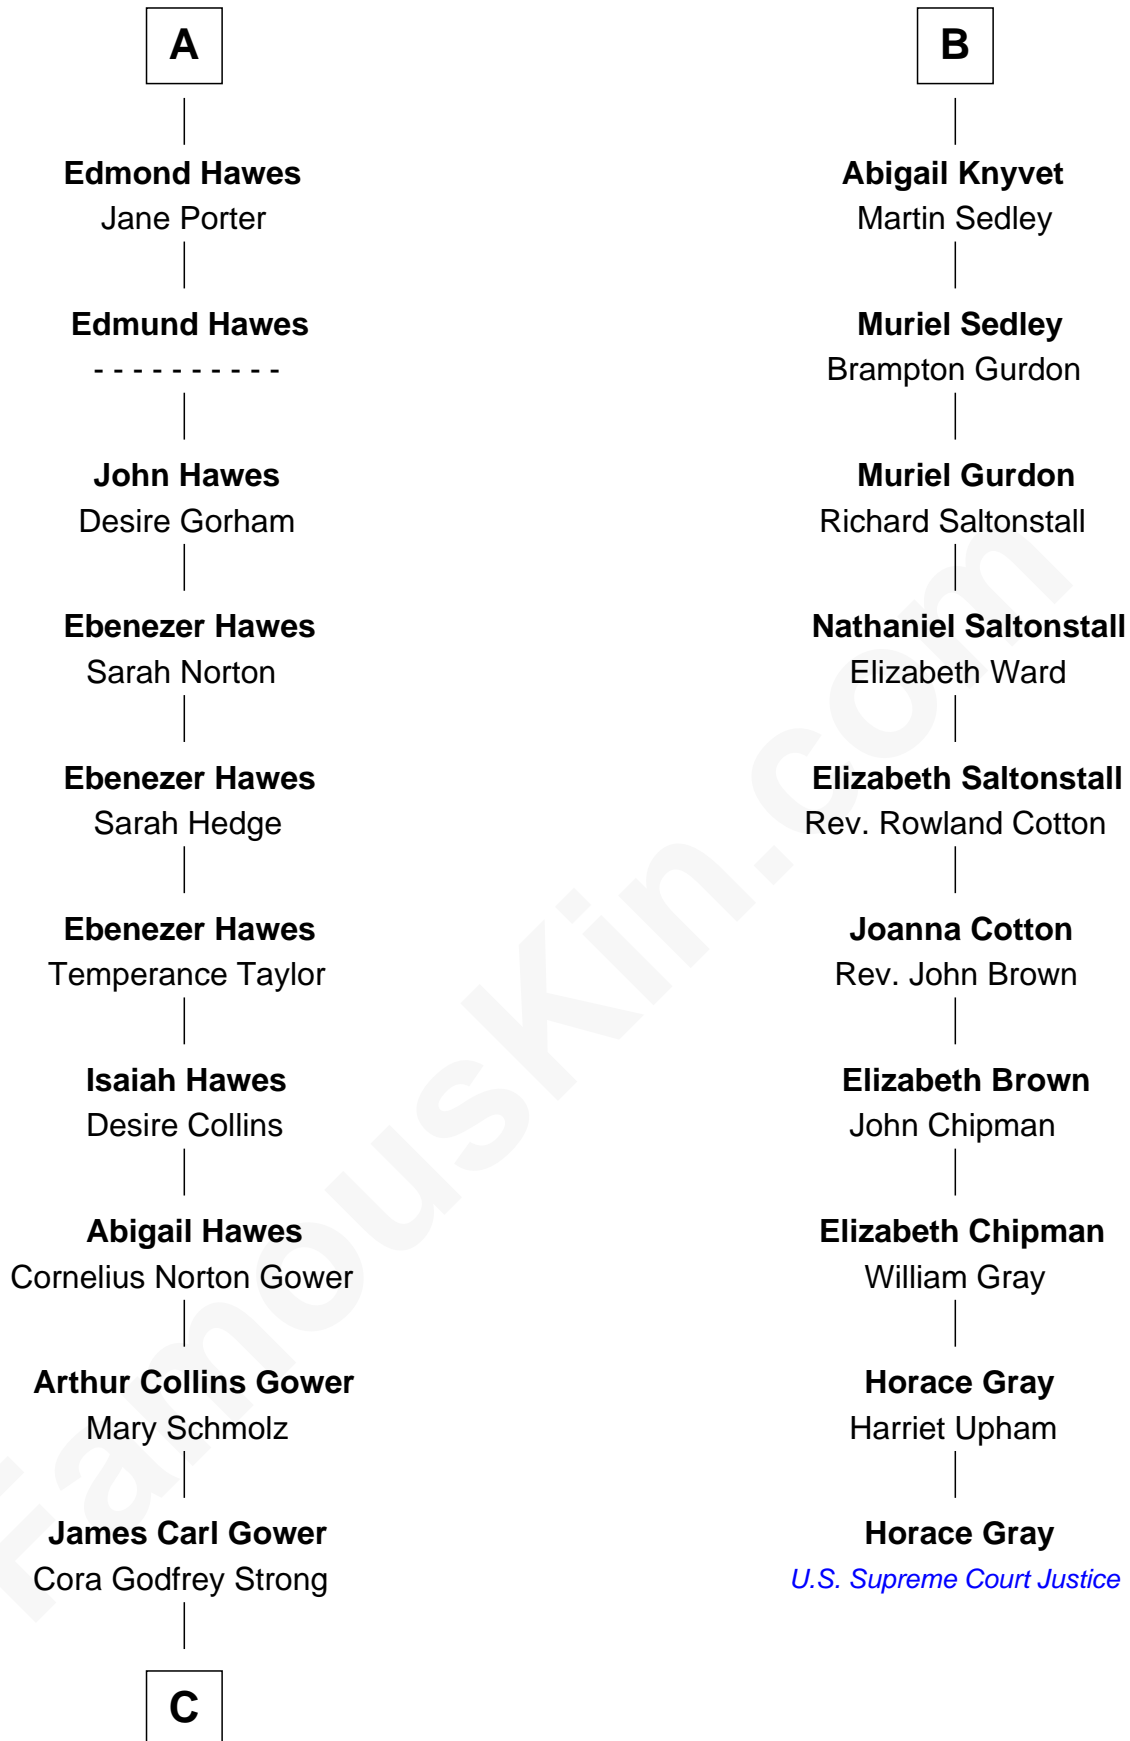

# FamousKin.com Relationship Chart of

**Sarah Palin**

*9th Governor of Alaska*

16th cousin 3 times removed of

**Horace Gray**

*U.S. Supreme Court Justice*

**Sir John Howard**

Alice de Bois

**Joan Howard**  
Sir Peter de Brewes

**Beatrice Brewes**  
Sir Hugh Shirley

**Sir Ralph Shirley**  
Joan Basset

**Beatrice Shirley**  
John Brome

**Nicholas Brome**  
Katherine Lampeck

**Elizabeth Brome**  
Thomas Hawes

**William Hawes**  
Ursula Colles

**A**

**Sir Robert Howard**  
Margaret de Scales

**Sir John Howard**  
Alice Tendring

**Sir Robert Howard**  
Margaret Mowbray

**Sir John Howard**  
Margaret Chedworth

**Katherine Howard**  
Sir John Bouchier

**Jane Bouchier**  
Edmund Knyvet

**John Knyvet**  
Agnes Harcourt

**B**

**C**

**Helen Louise Gower**  
Clement James Sheeran

**Sarah Sheeran**  
Charles Richard Heath

**Sarah Palin**  
*9th Governor of Alaska*