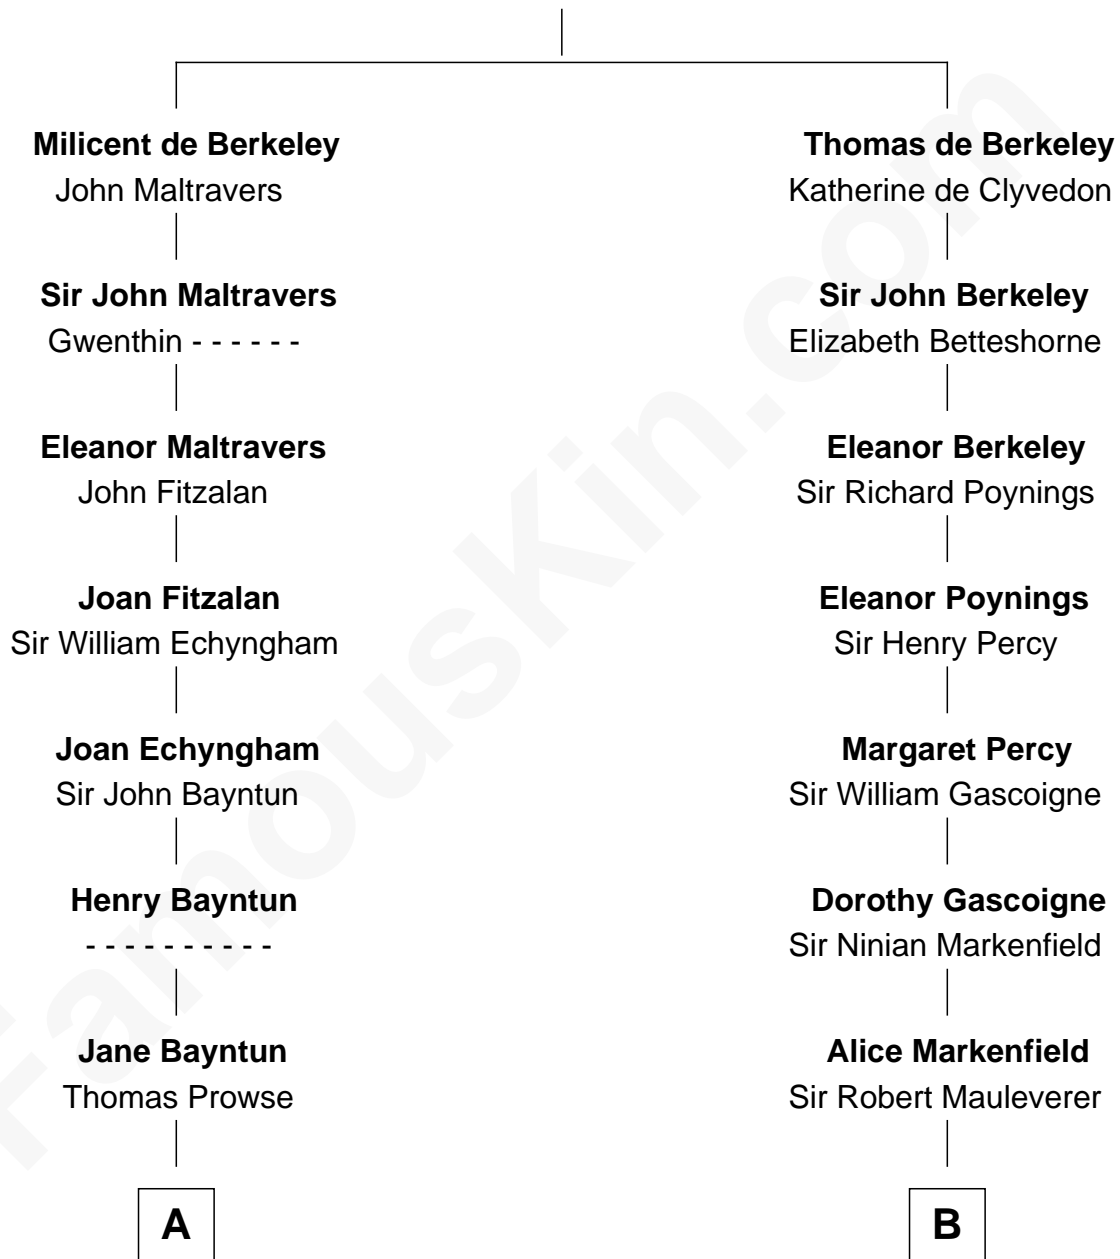

FamousKin.com Relationship Chart of

Sarah Palin

9th Governor of Alaska

17th cousin 3 times removed of

Horace Gray

U.S. Supreme Court Justice

Sir Maurice de Berkeley

Eve la Zouche

C

—
May Belle Ruddock
Henry Charles Brandt

—
Nellie Marie Brandt
Charles Francis Heath

—
Charles Richard Heath
Sarah Sheeran

—
Sarah Palin
9th Governor of Alaska

FamousKin.com