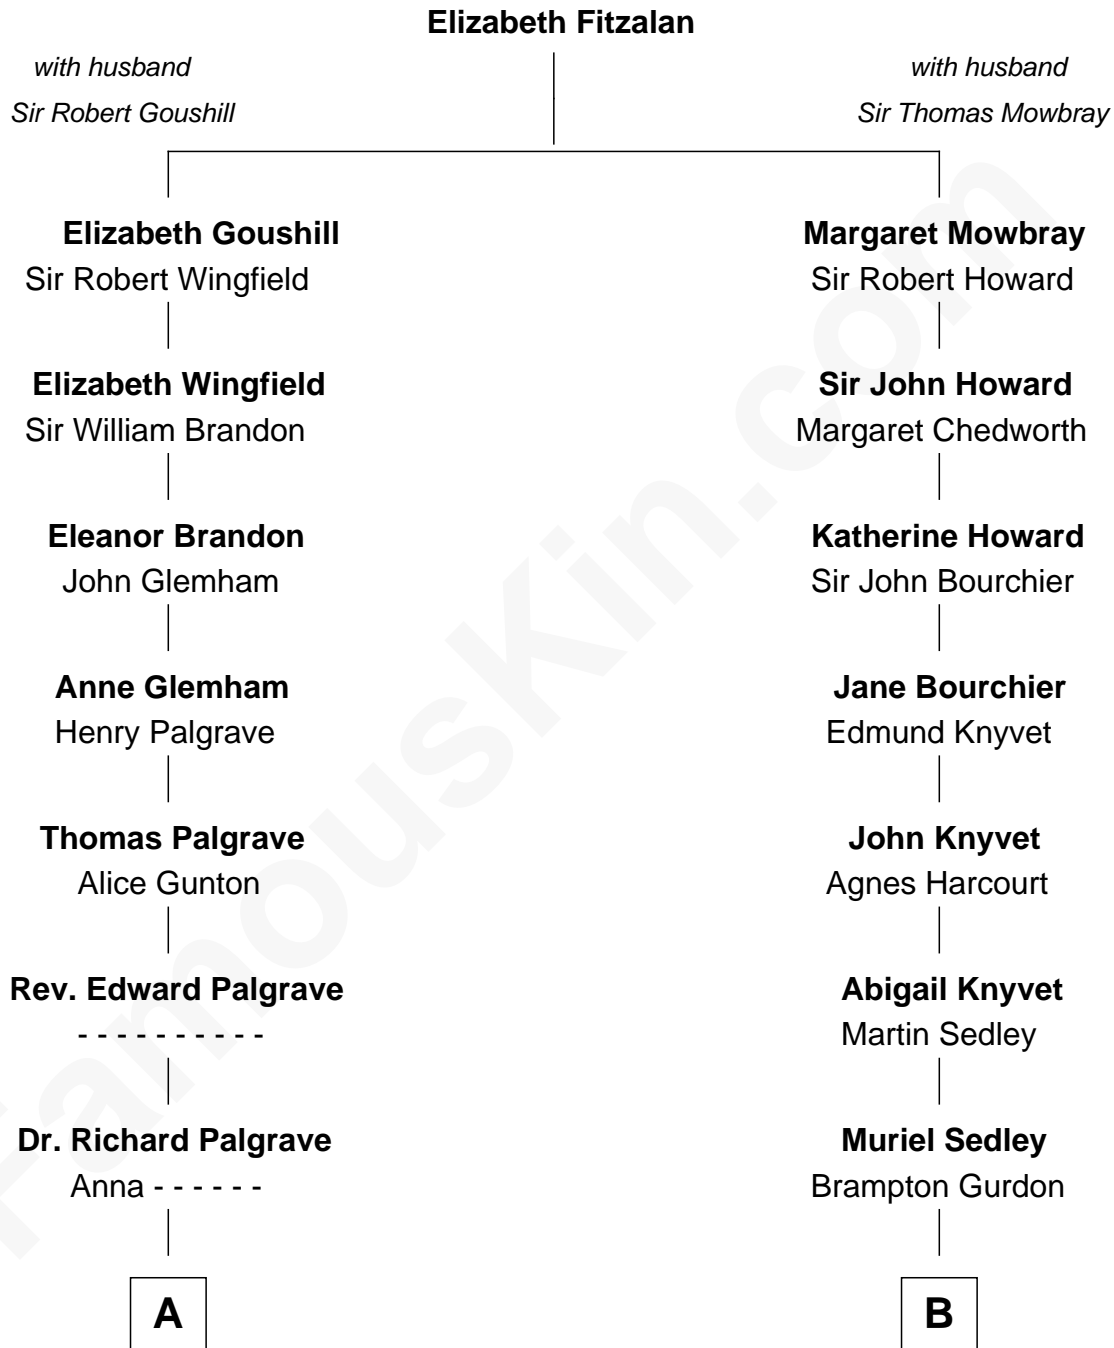

FamousKin.com Relationship Chart of

Sarah Palin

9th Governor of Alaska

14th cousin 5 times removed of

Horace Gray

U.S. Supreme Court Justice

A

Mary Palgrave
Roger Wellington

Benjamin Wellington
Elizabeth Sweetman

Elizabeth Wellington
John Fay

Bathsheba Fay
John Pratt

Betty Pratt
Elisha Field

Elisha Field
Ruth Kirkham

Luman Field
Abigail Delong

Lucinda M. Field
William M. Heath

James W. Heath
Alma Miranda Rhodes