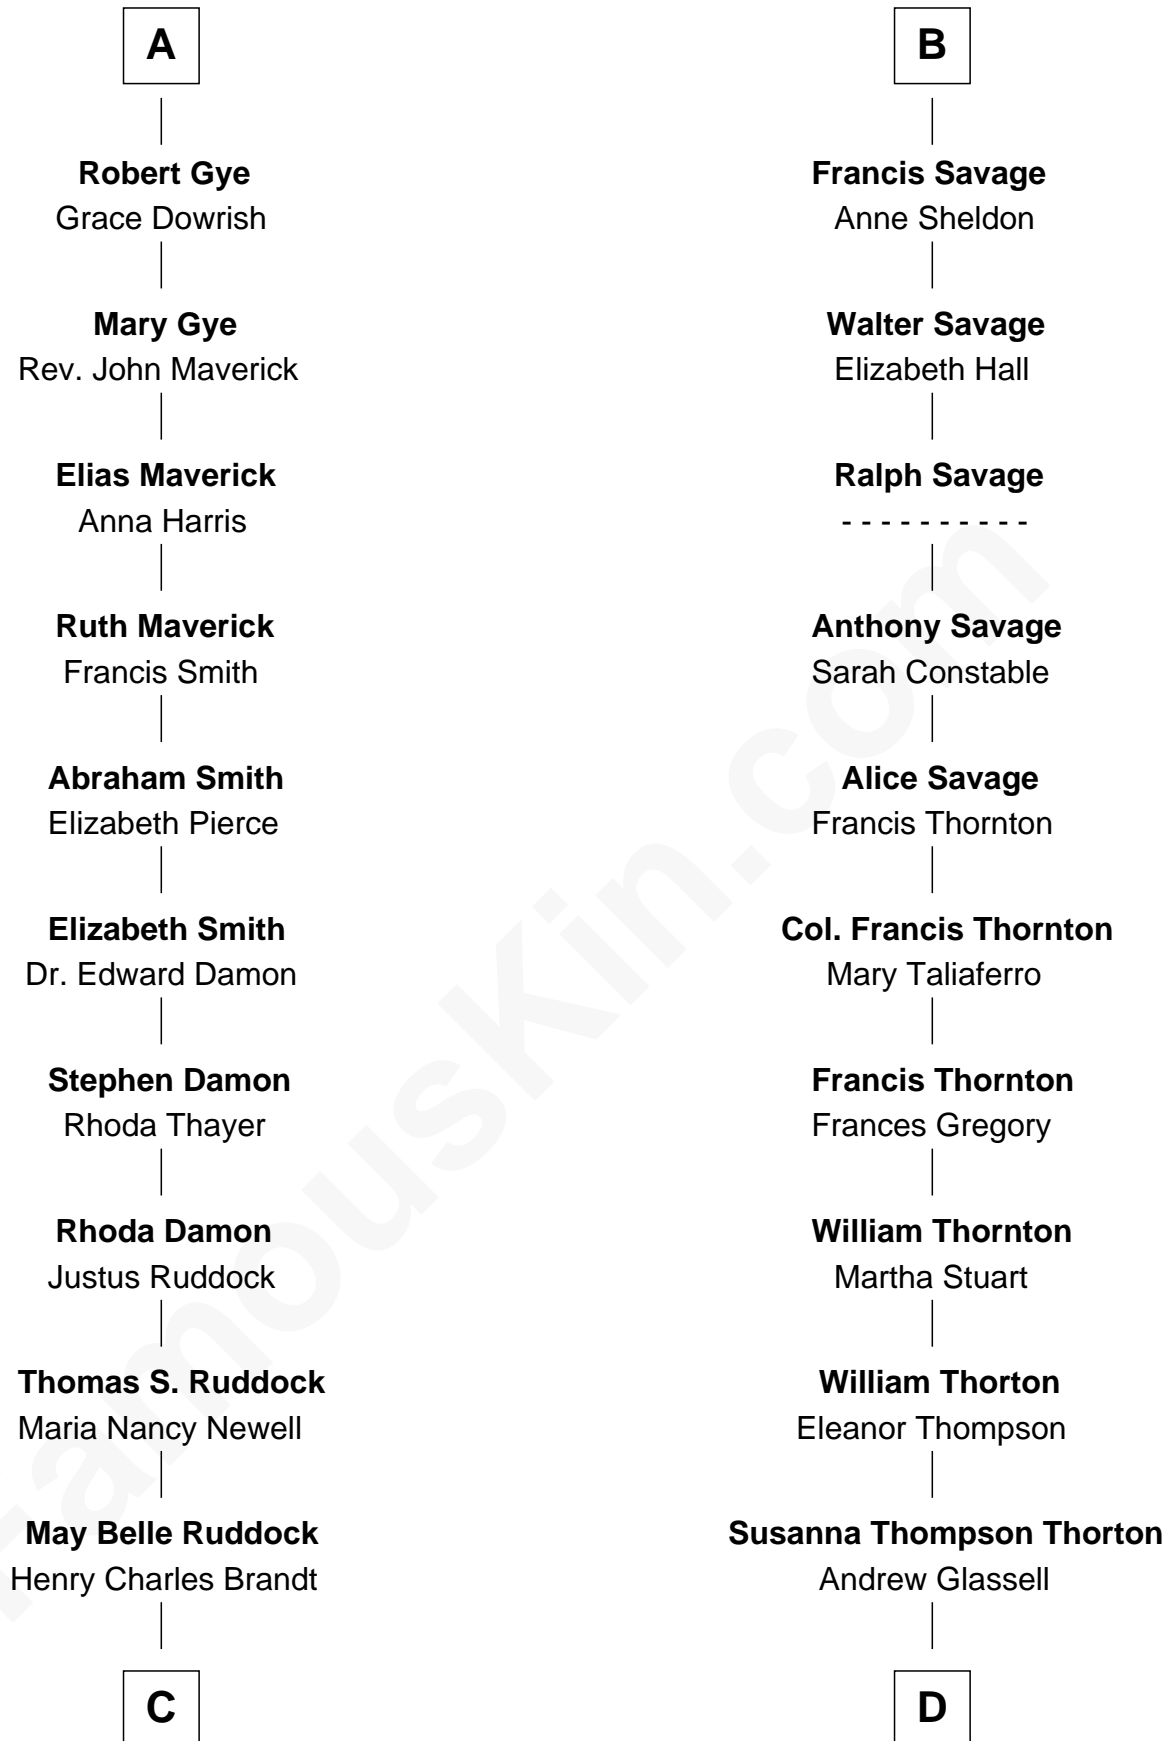

FamousKin.com Relationship Chart of

Sarah Palin

9th Governor of Alaska

19th cousin of

General George S. Patton

U.S. Army - World War II

Henry Plantagenet

Maud de Chaworth

Eleanor Plantagenet

Richard Fitzalan

John Fitzalan

Eleanor Maltravers

Joan Fitzalan

Sir William Echyngnam

Joan Echyngnam

Sir John Bayntun

Sir Richard Fitzalan

Elizabeth de Bohun

Elizabeth Fitzalan

Sir Robert Goushill

Joan Goushill

Sir Thomas Stanley

Katherine Stanley

Sir John Savage

Sir Christopher Savage

Anne Stanley

Sir Christopher Savage

Anne Lygon

B

C

Nellie Marie Brandt
Charles Francis Heath

Charles Richard Heath
Sarah Sheeran