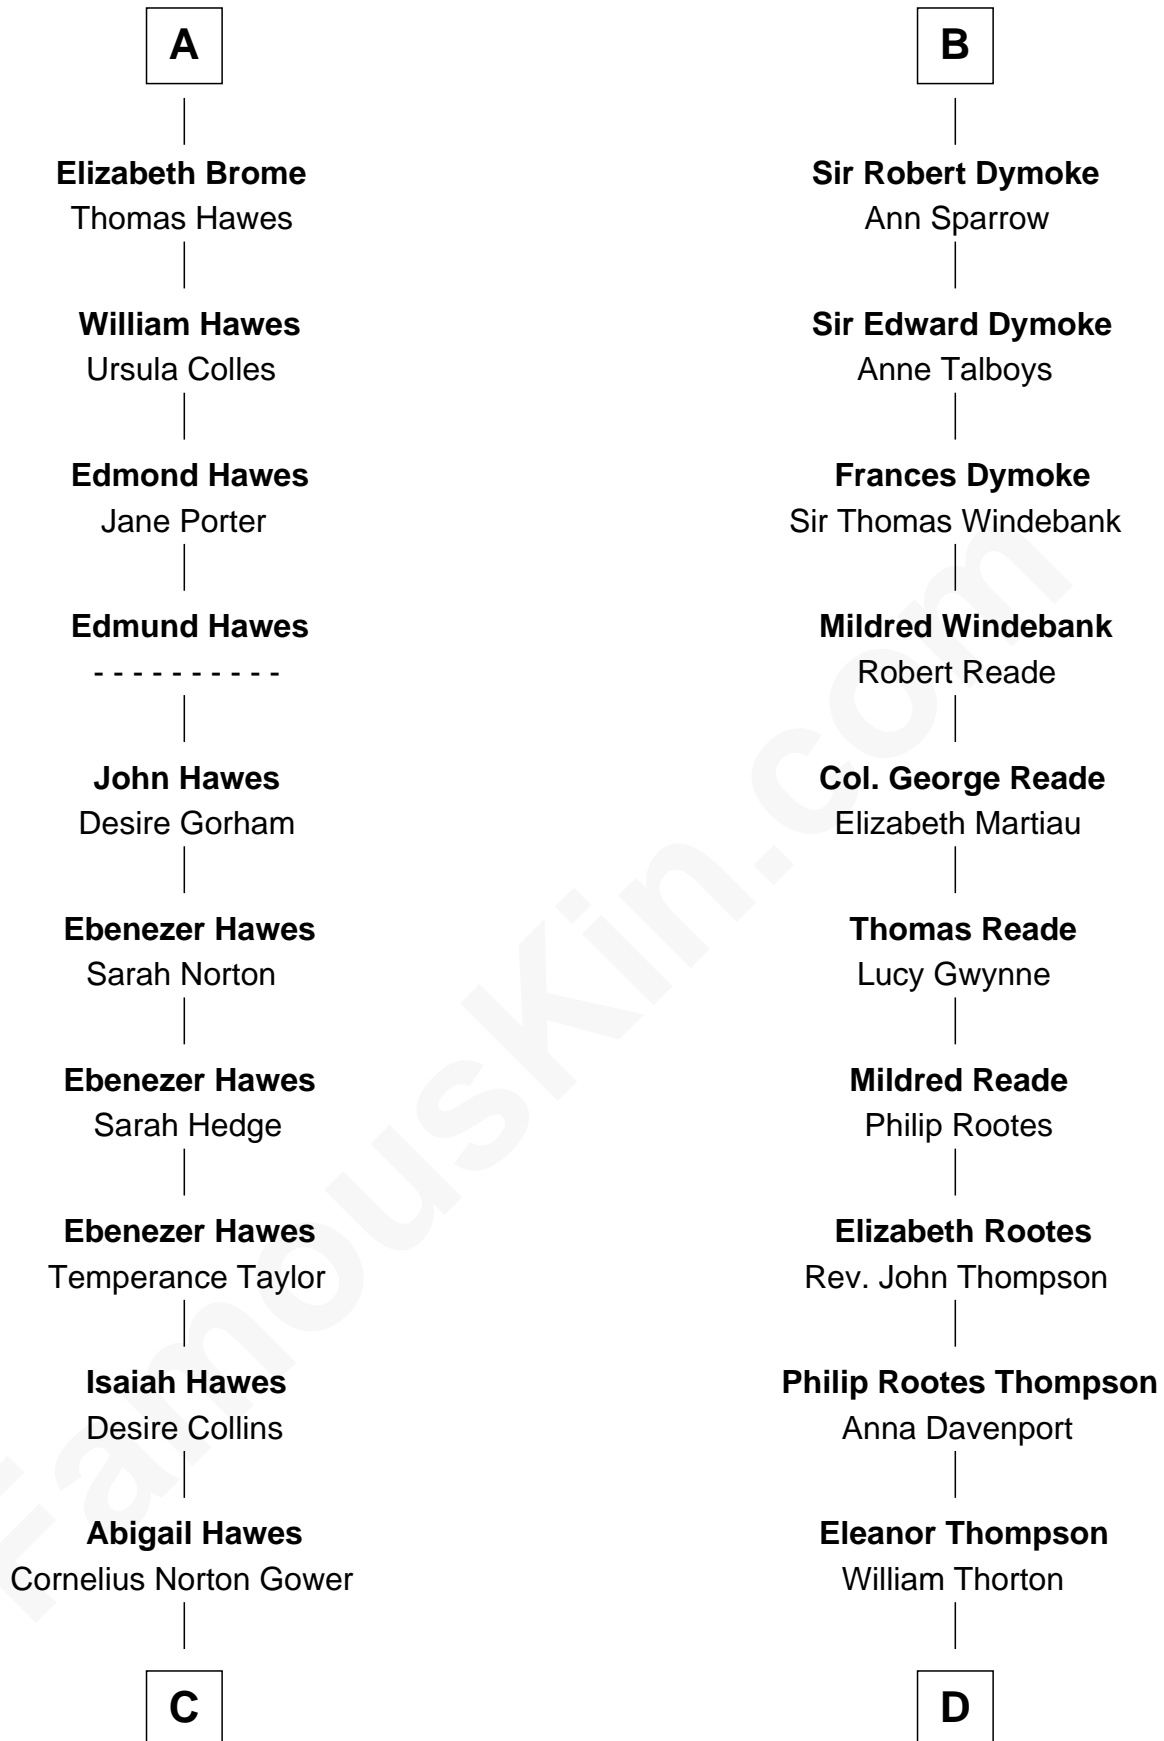

FamousKin.com

Relationship Chart of Sarah Palin

9th Governor of Alaska

20th cousin 1 time removed of

General George S. Patton

U.S. Army - World War II

Sir Robert de Ros

Isabel de Aubeney

Charles Richard Heath

Sarah Palin

9th Governor of Alaska

D

Susanna Thompson Thorton

Andrew Glassell

Susan Thornton Glassell

George Smith Patton