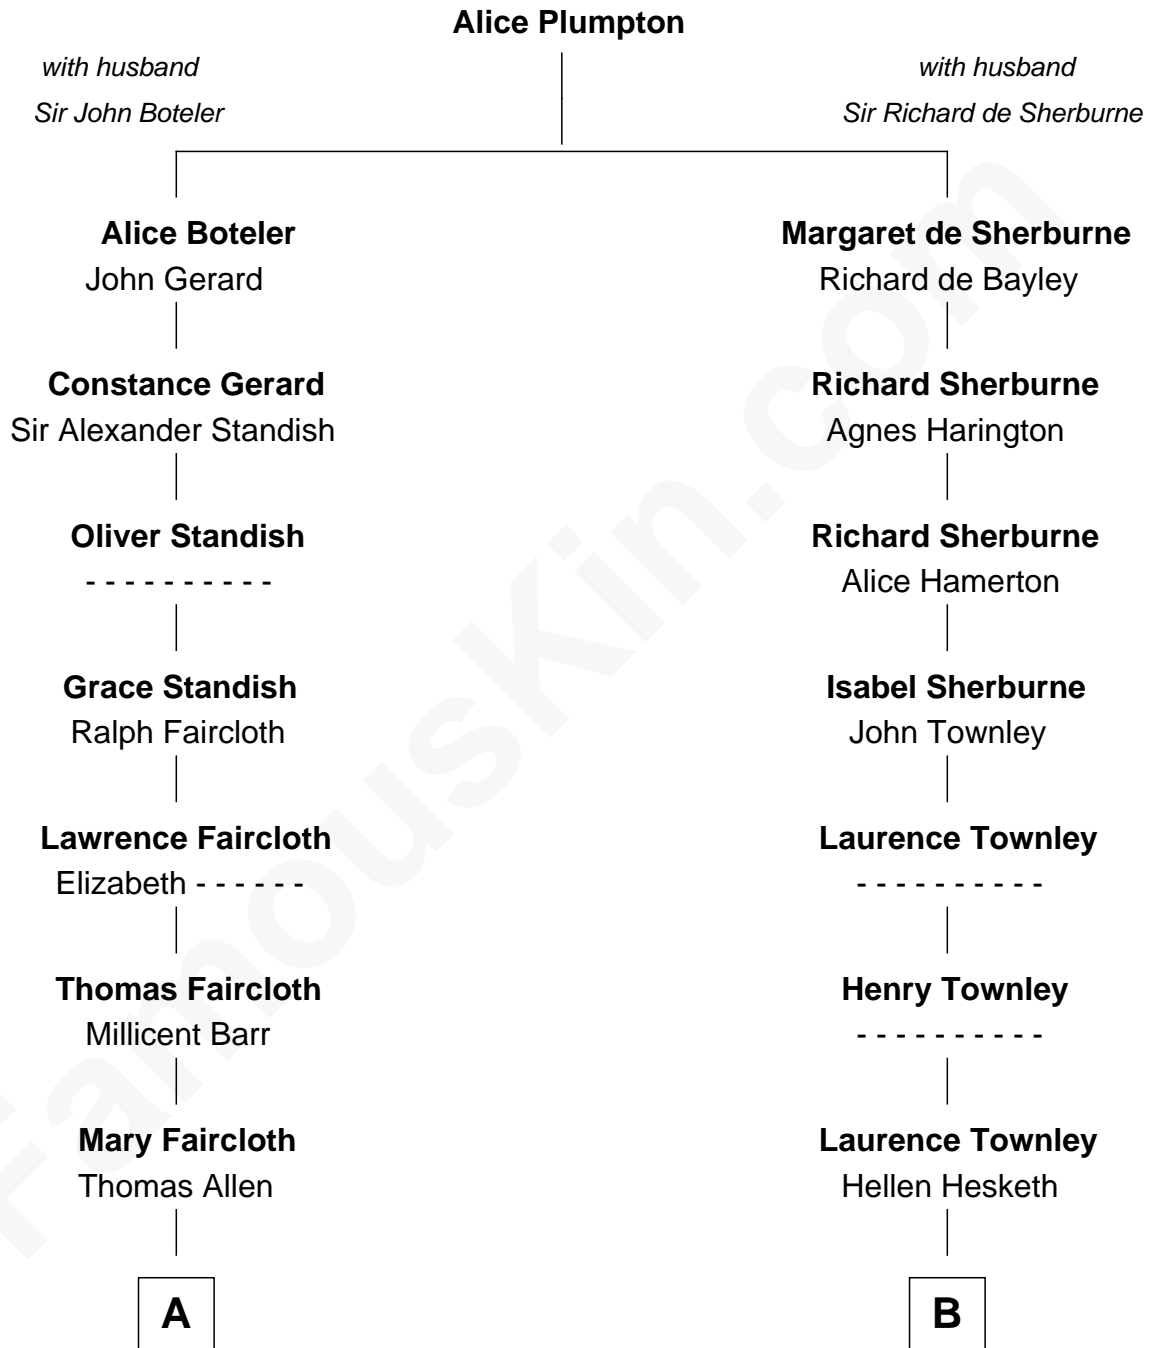

FamousKin.com

Relationship Chart of Sarah Palin

9th Governor of Alaska

18th cousin 1 time removed of

General George S. Patton

U.S. Army - World War II

C

Charles Richard Heath

Sarah Sheeran

Sarah Palin

9th Governor of Alaska

D

George Smith Patton

Susan Thornton Glassell

George Smith Patton

Ruth Wilson