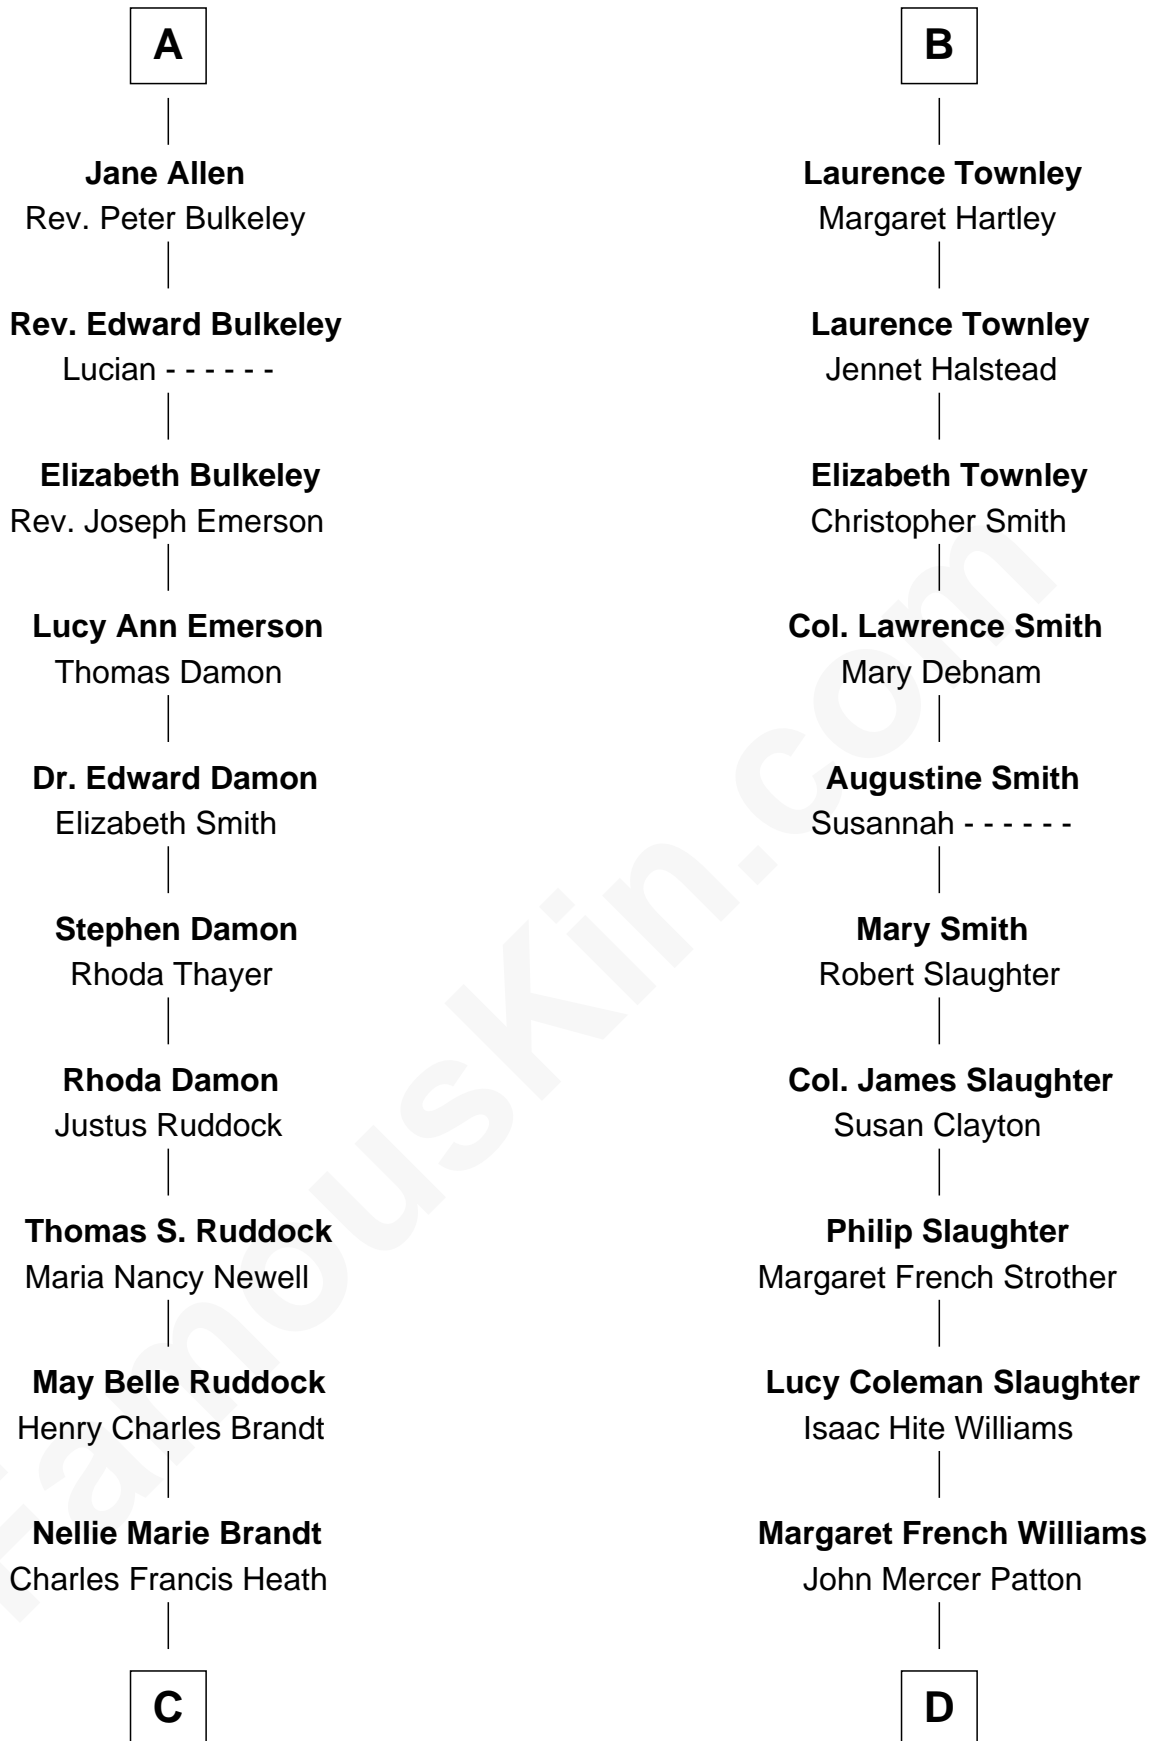

FamousKin.com

Relationship Chart of Sarah Palin

9th Governor of Alaska

18th cousin 1 time removed of

General George S. Patton

U.S. Army - World War II

C

Charles Richard Heath

Sarah Sheeran

Sarah Palin

9th Governor of Alaska

D

George Smith Patton

Susan Thornton Glassell

George Smith Patton

Ruth Wilson