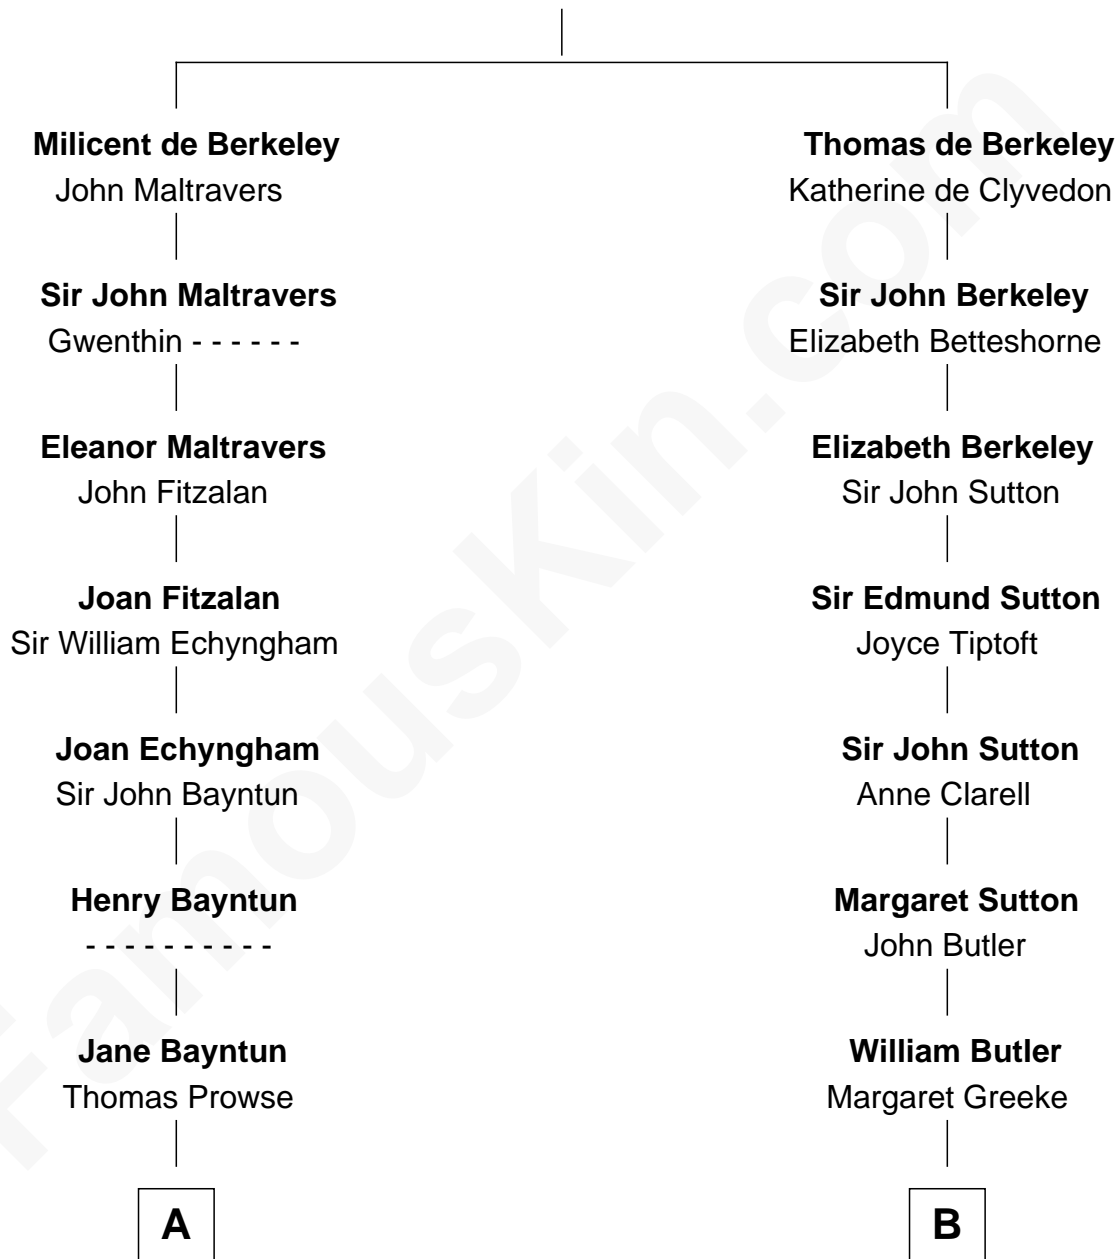

FamousKin.com

Relationship Chart of Sarah Palin

9th Governor of Alaska

18th cousin 2 times removed of

General George S. Patton

U.S. Army - World War II

Sir Maurice de Berkeley

Eve la Zouche

C

May Belle Ruddock
Henry Charles Brandt

Nellie Marie Brandt
Charles Francis Heath

Charles Richard Heath
Sarah Sheeran

Sarah Palin
9th Governor of Alaska

D

George Smith Patton
Ruth Wilson

General George S. Patton
U.S. Army - World War II