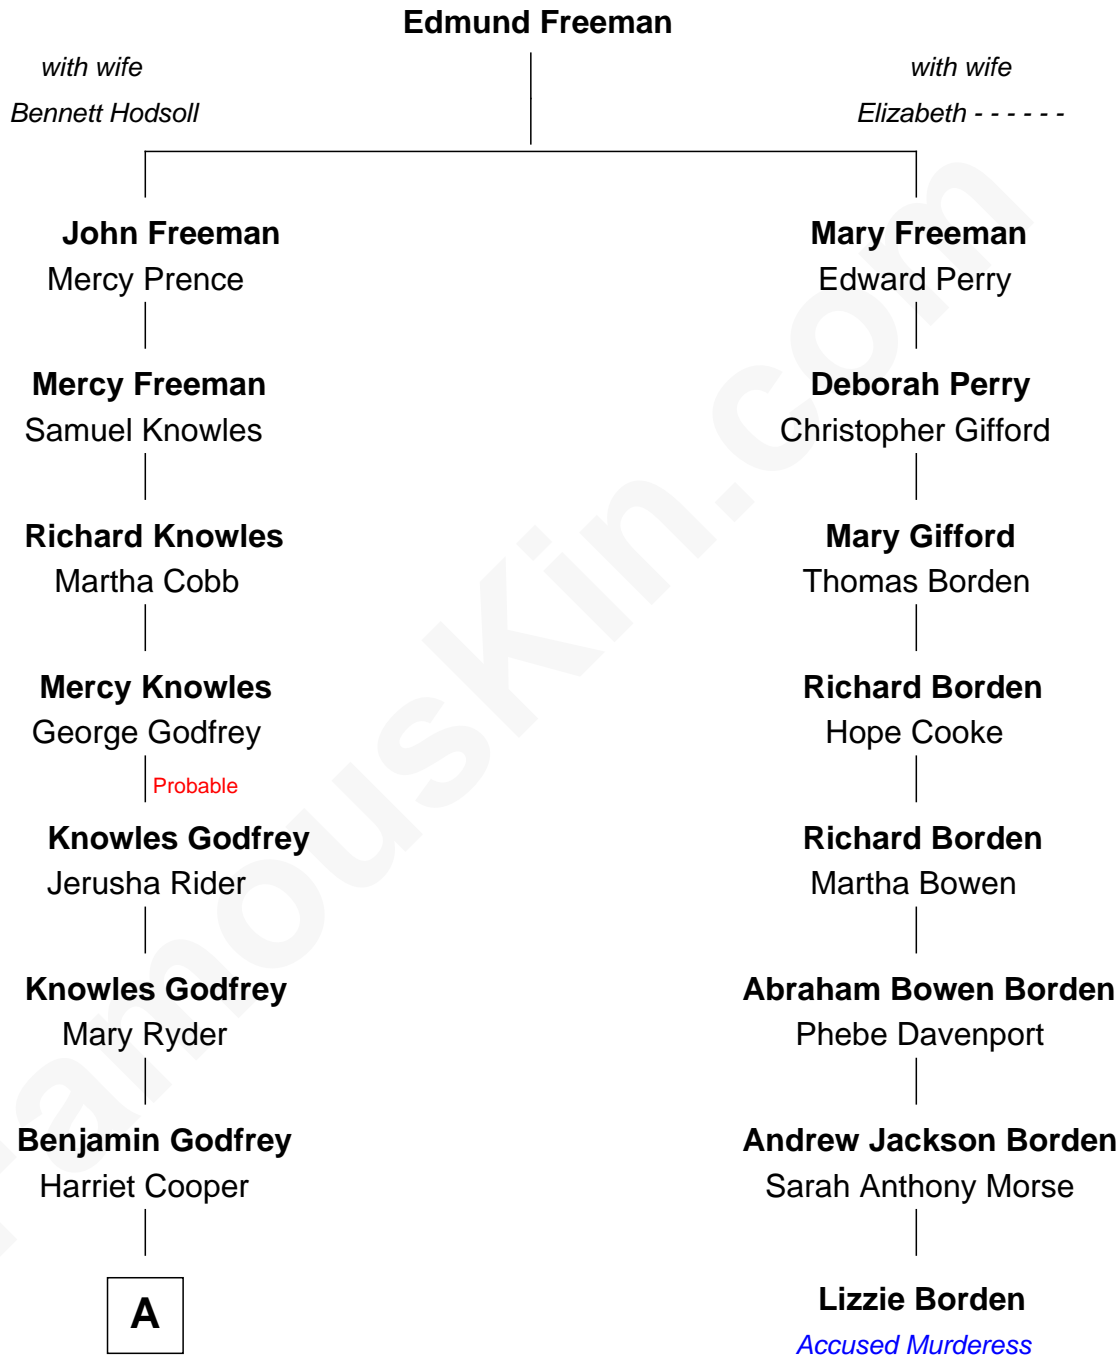

FamousKin.com Relationship Chart of

Sarah Palin

9th Governor of Alaska

7th cousin 5 times removed of

Lizzie Borden

Accused Murderess

A

James Ryder Godfrey

Lodema Curtiss

Augusta Lodema Godfrey

Homer Curtiss Strong

Cora Godfrey Strong

James Carl Gower

Helen Louise Gower

Clement James Sheeran

Sarah Sheeran

Charles Richard Heath

Sarah Palin

9th Governor of Alaska

FamousKin.com