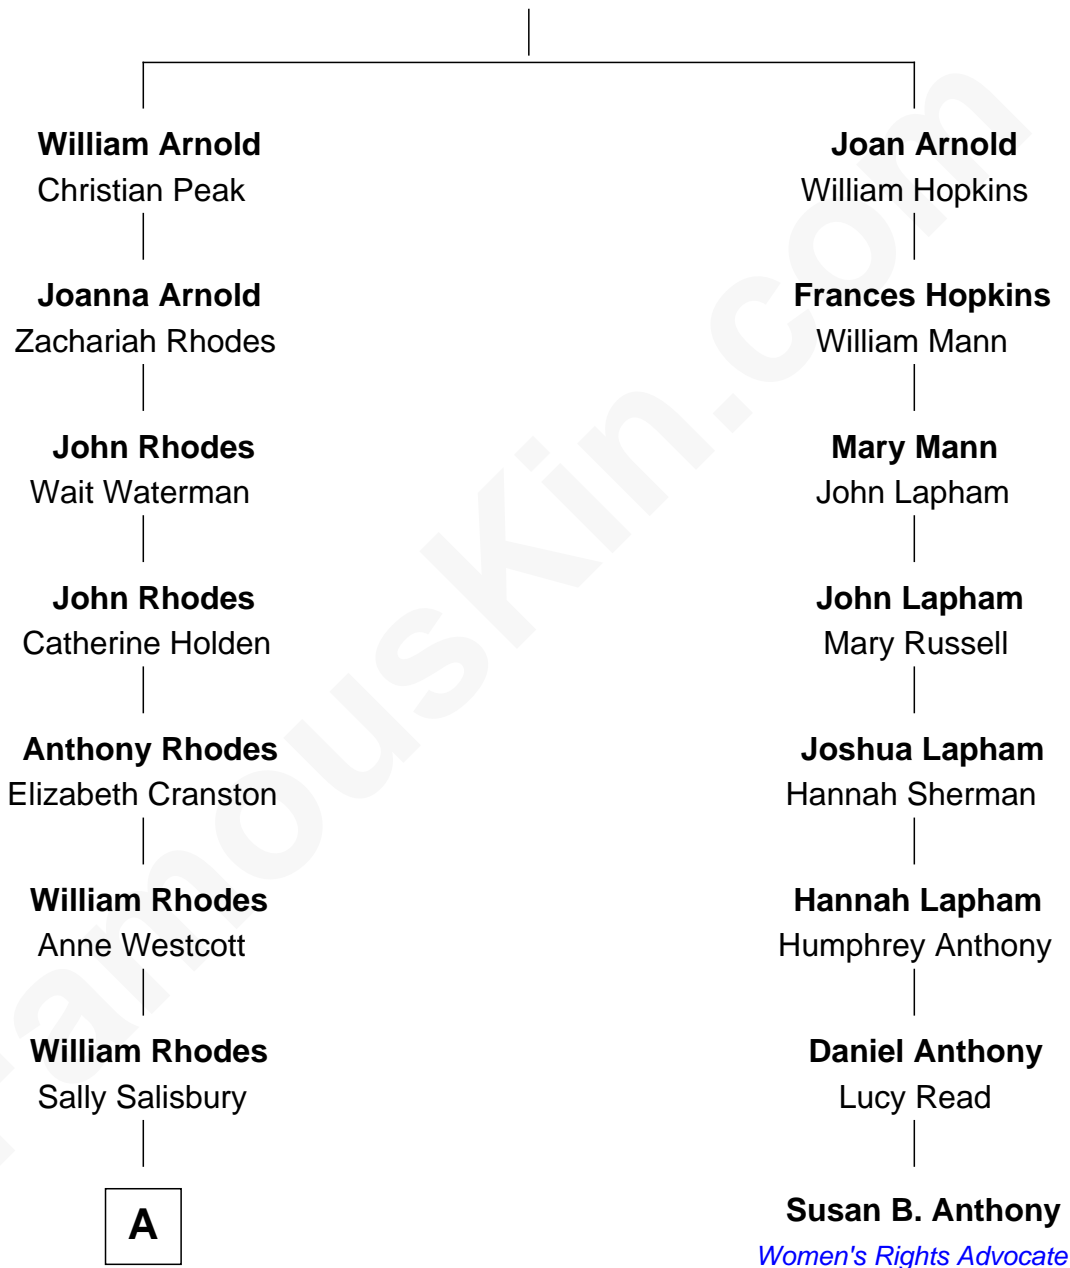

FamousKin.com

Relationship Chart of Sarah Palin

9th Governor of Alaska

7th cousin 5 times removed of

Susan B. Anthony

Women's Rights Advocate

Nicholas Arnold

Alice Gully

A

Charles W. Rhodes

Jane Goodrich

Alma Miranda Rhodes

James W. Heath

Charles R. Heath

Alice Adeline Oriel

Charles Francis Heath

Nellie Marie Brandt

Charles Richard Heath

Sarah Sheeran

Sarah Palin

9th Governor of Alaska

FamousKin.com