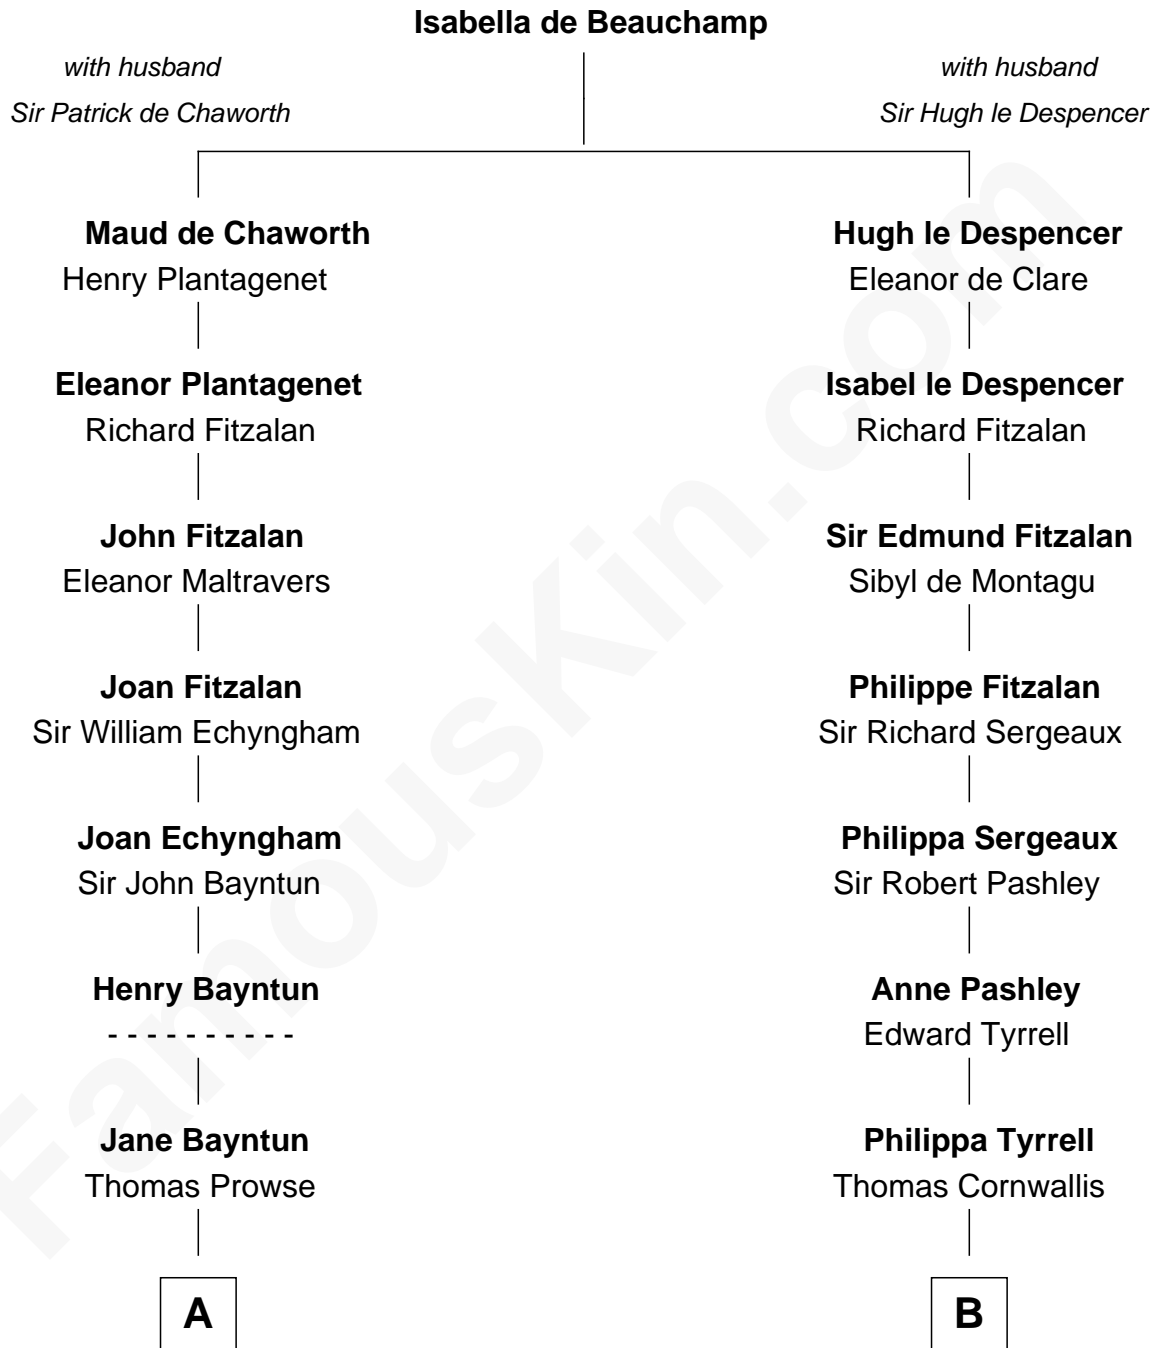

FamousKin.com

Relationship Chart of Sarah Palin

9th Governor of Alaska

19th cousin 1 time removed of

Susan B. Anthony

Women's Rights Advocate

C

May Belle Ruddock
Henry Charles Brandt

Nellie Marie Brandt
Charles Francis Heath

Charles Richard Heath
Sarah Sheeran

Sarah Palin
9th Governor of Alaska

D

Humphrey Anthony
Hannah Lapham

Daniel Anthony
Lucy Read

Susan B. Anthony
Women's Rights Advocate