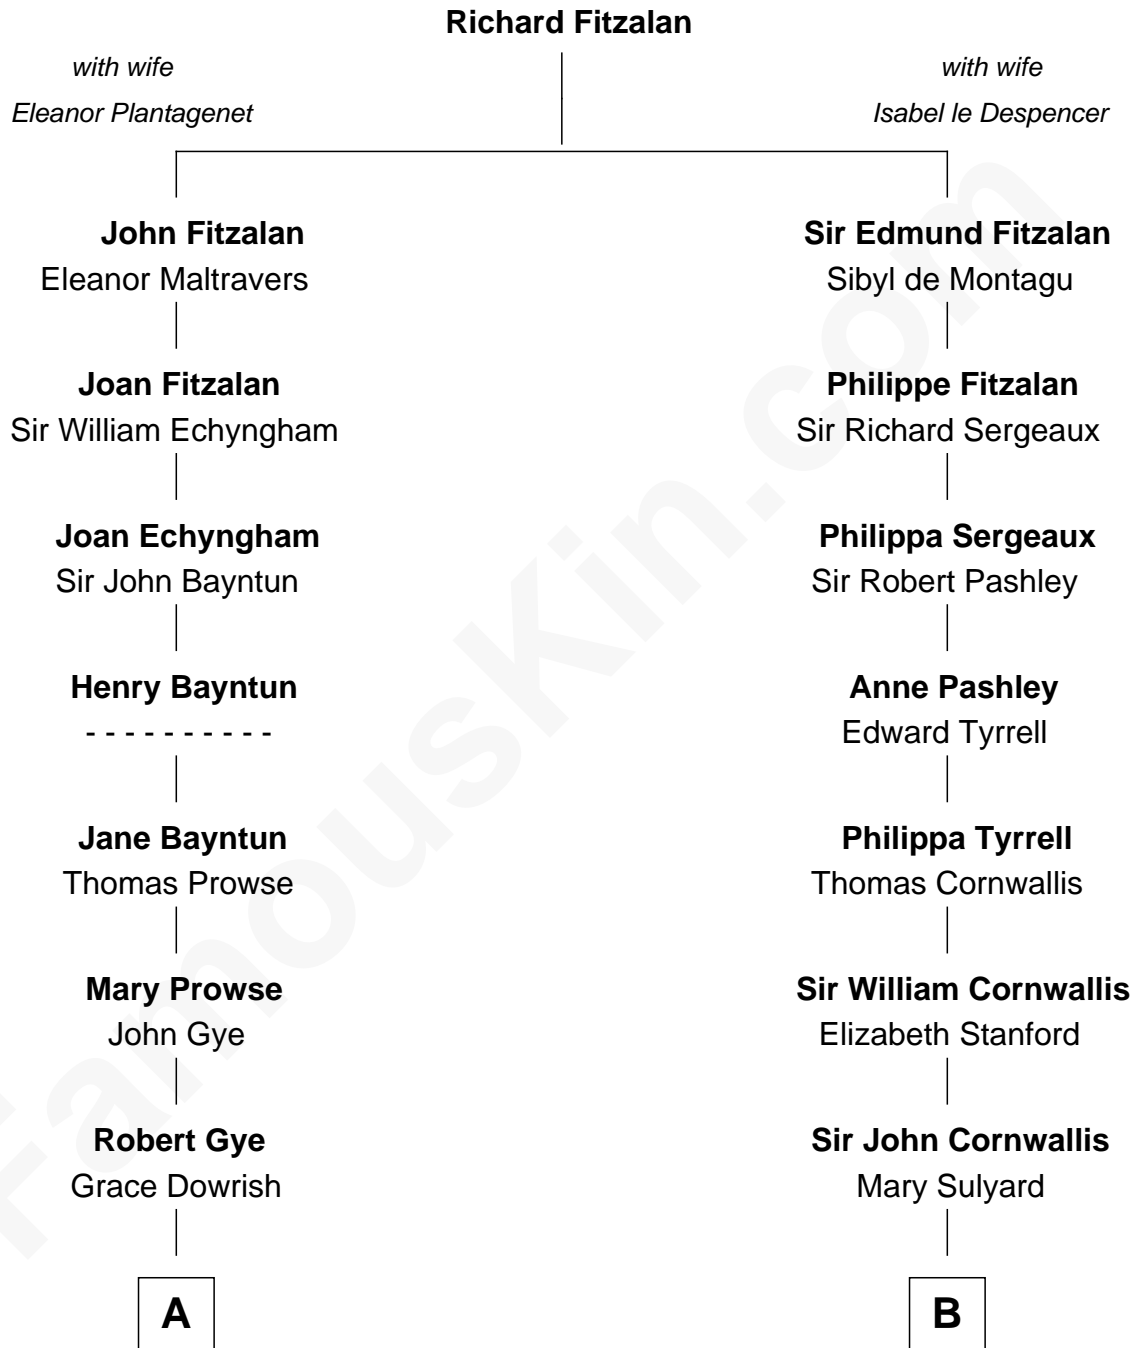

FamousKin.com Relationship Chart of

Sarah Palin

9th Governor of Alaska

17th cousin 1 time removed of

Susan B. Anthony

Women's Rights Advocate

C

Charles Richard Heath

Sarah Sheeran

Sarah Palin

9th Governor of Alaska

FamousKin.com