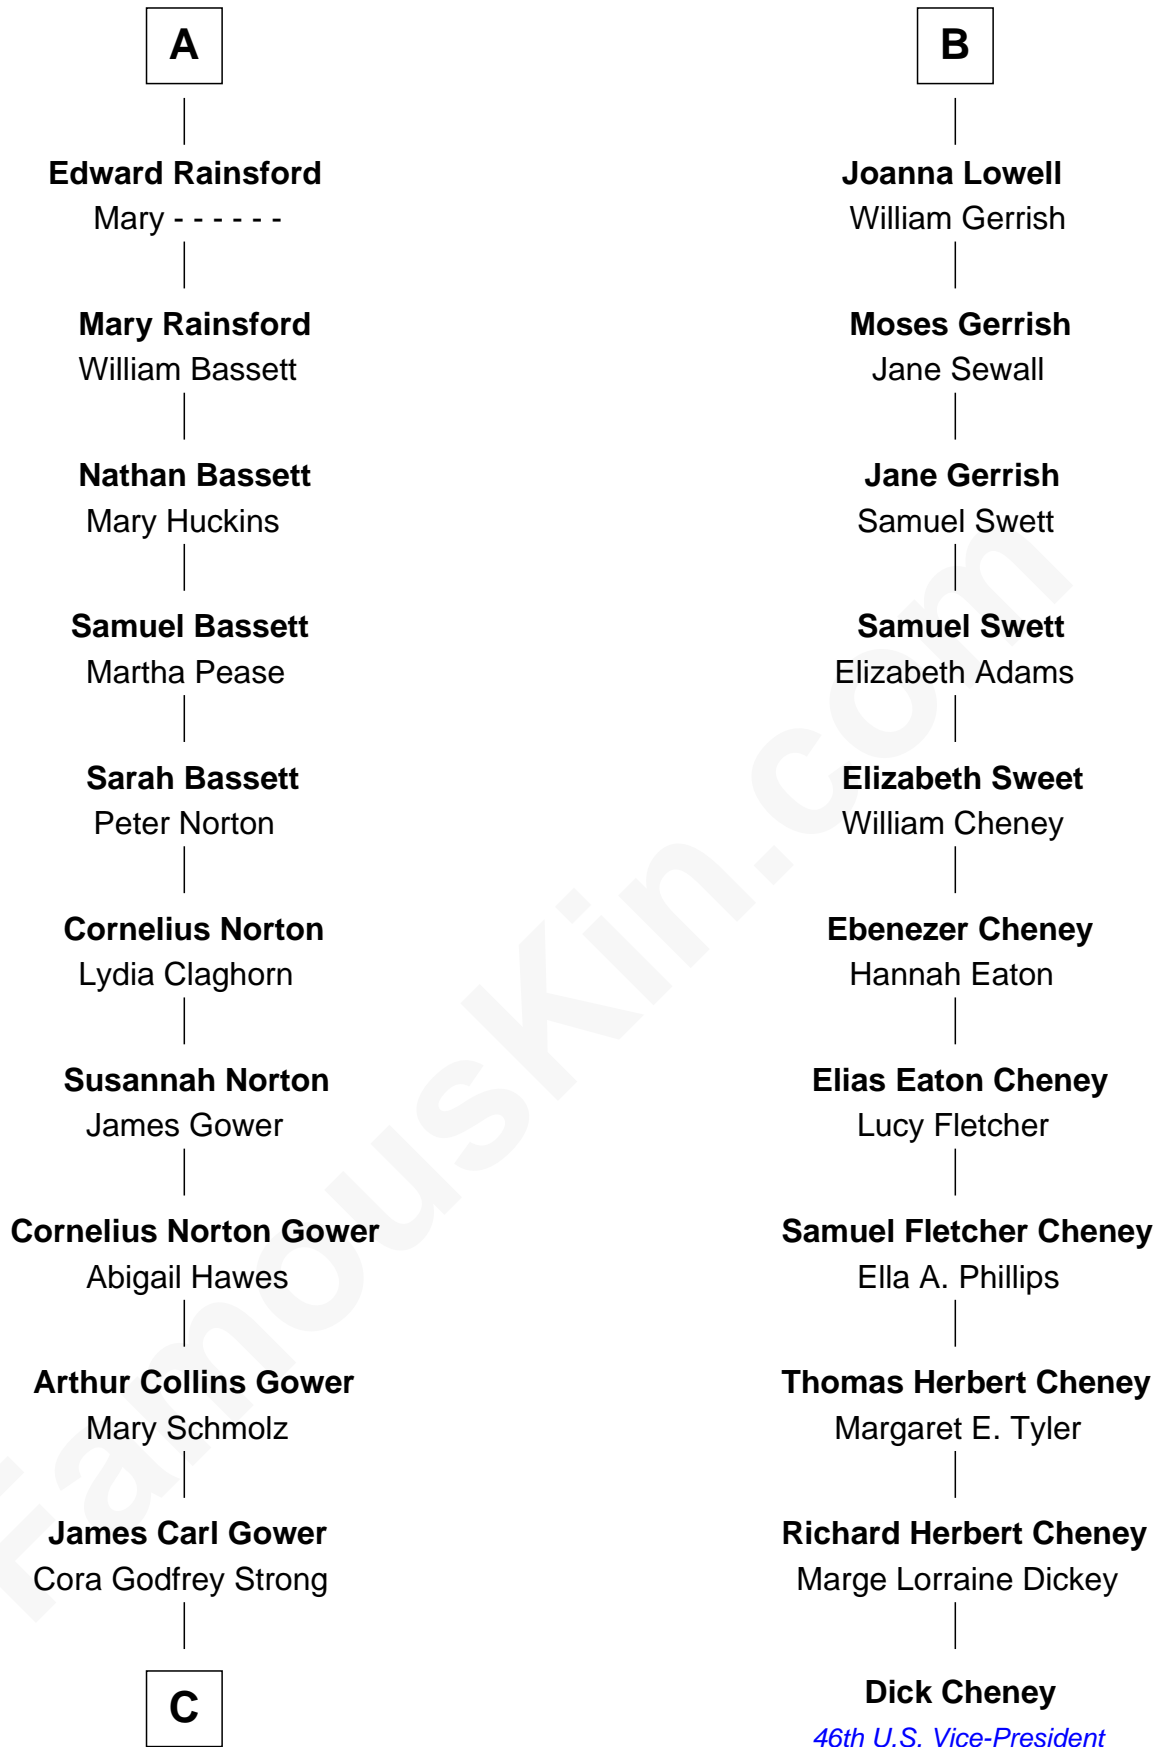

FamousKin.com Relationship Chart of

Sarah Palin

9th Governor of Alaska

17th cousin 2 times removed of

Dick Cheney

46th U.S. Vice-President

Sir Walter Hungerford

Katherine Peverell

Sir Robert Hungerford

Margaret Botreaux

Eleanor Hungerford

Sir John White

Robert White

Margaret Gainsford

Margaret White

John Kirton

Stephen Kirton

Margaret Offley

Thomas Kirton

Mary Sadler

Mary Kirton

Robert Rainsford

A

Elizabeth Hungerford

Edmund Percival

Christian Percival

Richard Lowle

Percival Lowell

Rebecca - - - - -

B

C

Helen Louise Gower
Clement James Sheeran