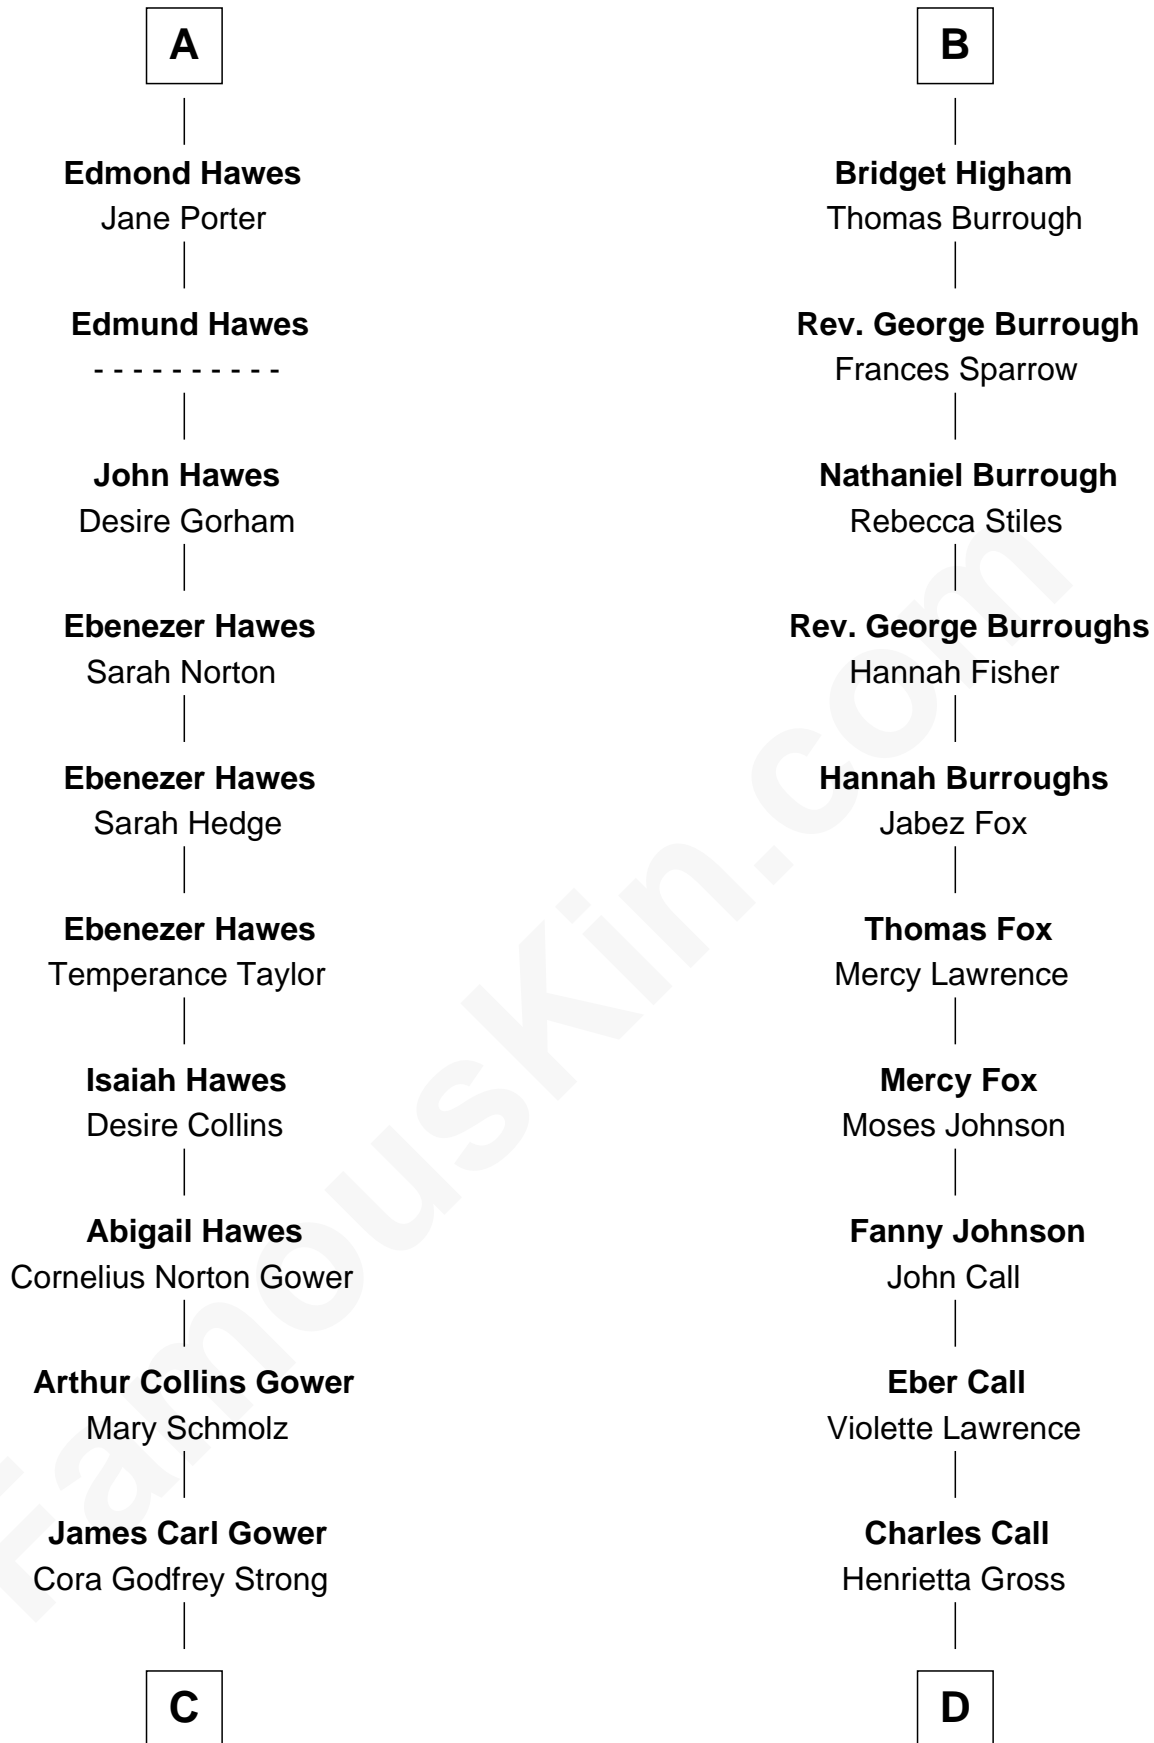

# FamousKin.com Relationship Chart of

**Sarah Palin**

*9th Governor of Alaska*

18th cousin 1 time removed of

**Walt Disney**

*Co-Founder of The Walt Disney Company*

**Sir John Howard**

Alice de Bois

**C**

**Helen Louise Gower**  
Clement James Sheeran

**Sarah Sheeran**  
Charles Richard Heath

**Sarah Palin**  
*9th Governor of Alaska*

**D**

**Flora Call**  
Elias Charles Disney

**Walt Disney**  
*Co-Founder of The Walt Disney Co.*