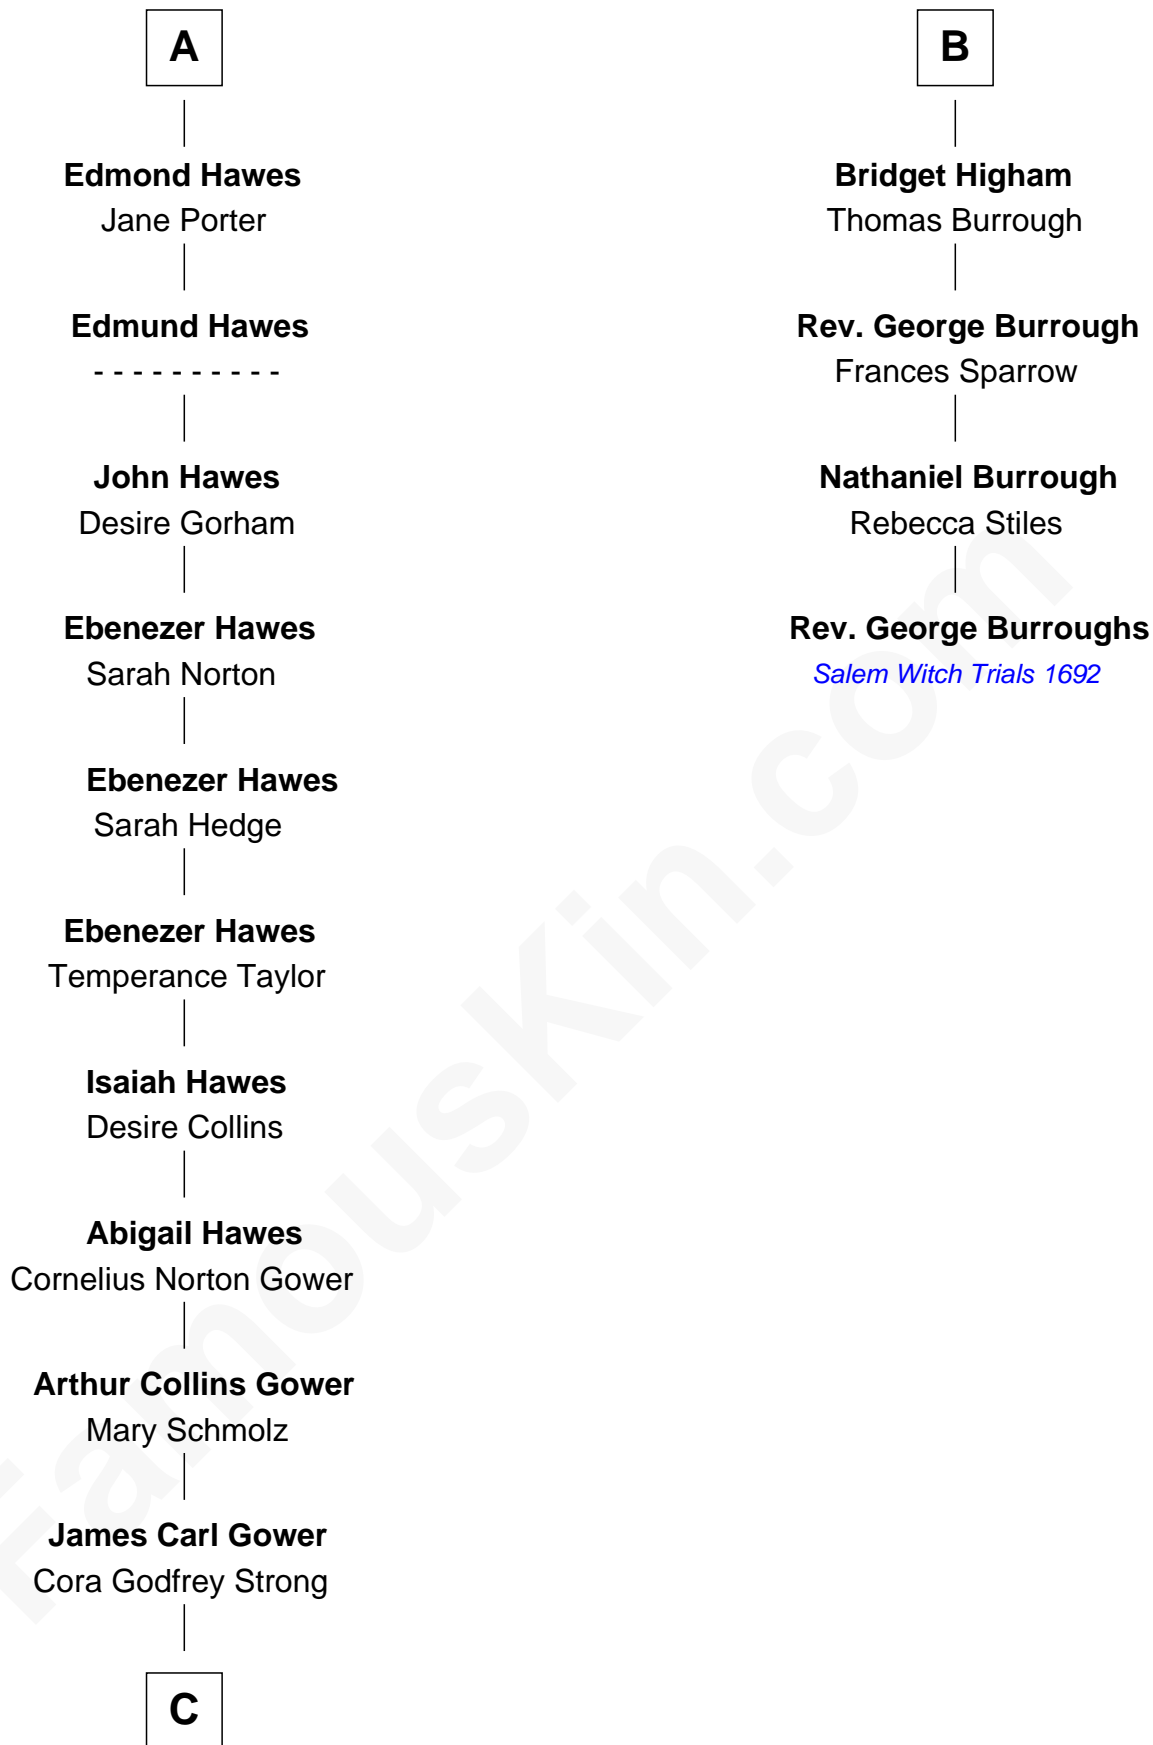

FamousKin.com

Relationship Chart of Sarah Palin

9th Governor of Alaska

10th cousin 9 times removed of

Rev. George Burroughs

Executed for Witchcraft, Salem 1692

Sir John Howard

Alice de Bois

A

Sir Robert Howard
Margaret de Scales

Sir John Howard
Alice Tendring

Henry Howard
Mary Hussey

Elizabeth Howard
Henry Wentworth

Margery Wentworth
Sir William Waldegrave

George Waldegrave
Anne Drury

Phyllis Waldegrave
Thomas Higham

B

C

Helen Louise Gower
Clement James Sheeran

Sarah Sheeran
Charles Richard Heath

Sarah Palin
9th Governor of Alaska

FamousKin.com