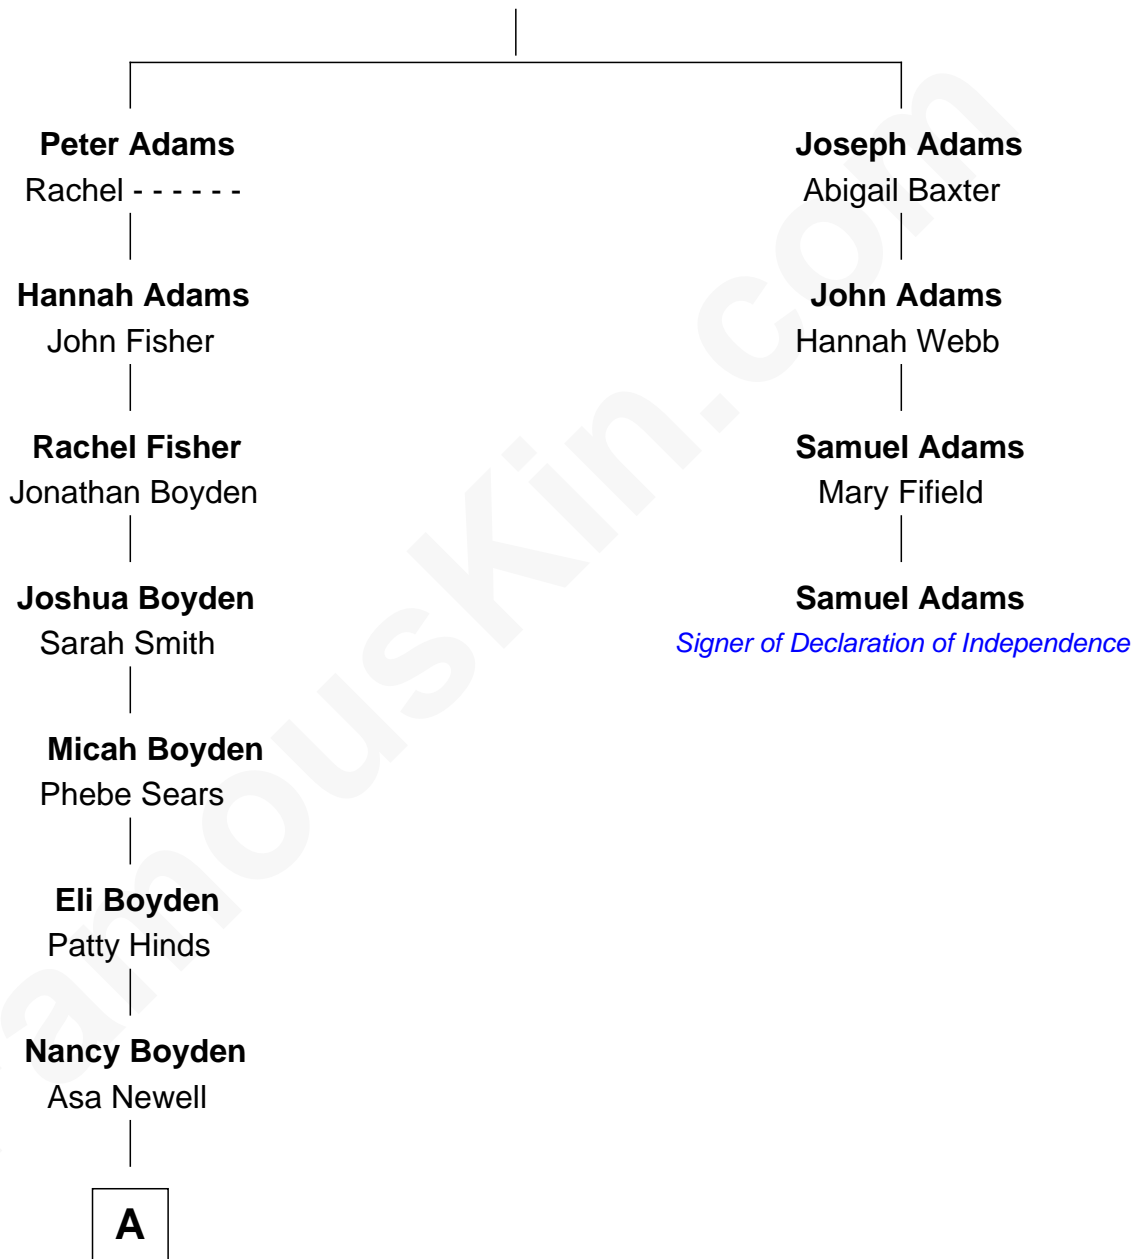

FamousKin.com Relationship Chart of

Sarah Palin

9th Governor of Alaska

3rd cousin 8 times removed of

Samuel Adams

Signer of the Declaration of Independence

Henry Adams

Edith Squire

A

—
Maria Nancy Newell

Thomas S. Ruddock

—
May Belle Ruddock

Henry Charles Brandt

—
Nellie Marie Brandt

Charles Francis Heath

—
Charles Richard Heath

Sarah Sheeran

—
Sarah Palin

9th Governor of Alaska

FamousKin.com